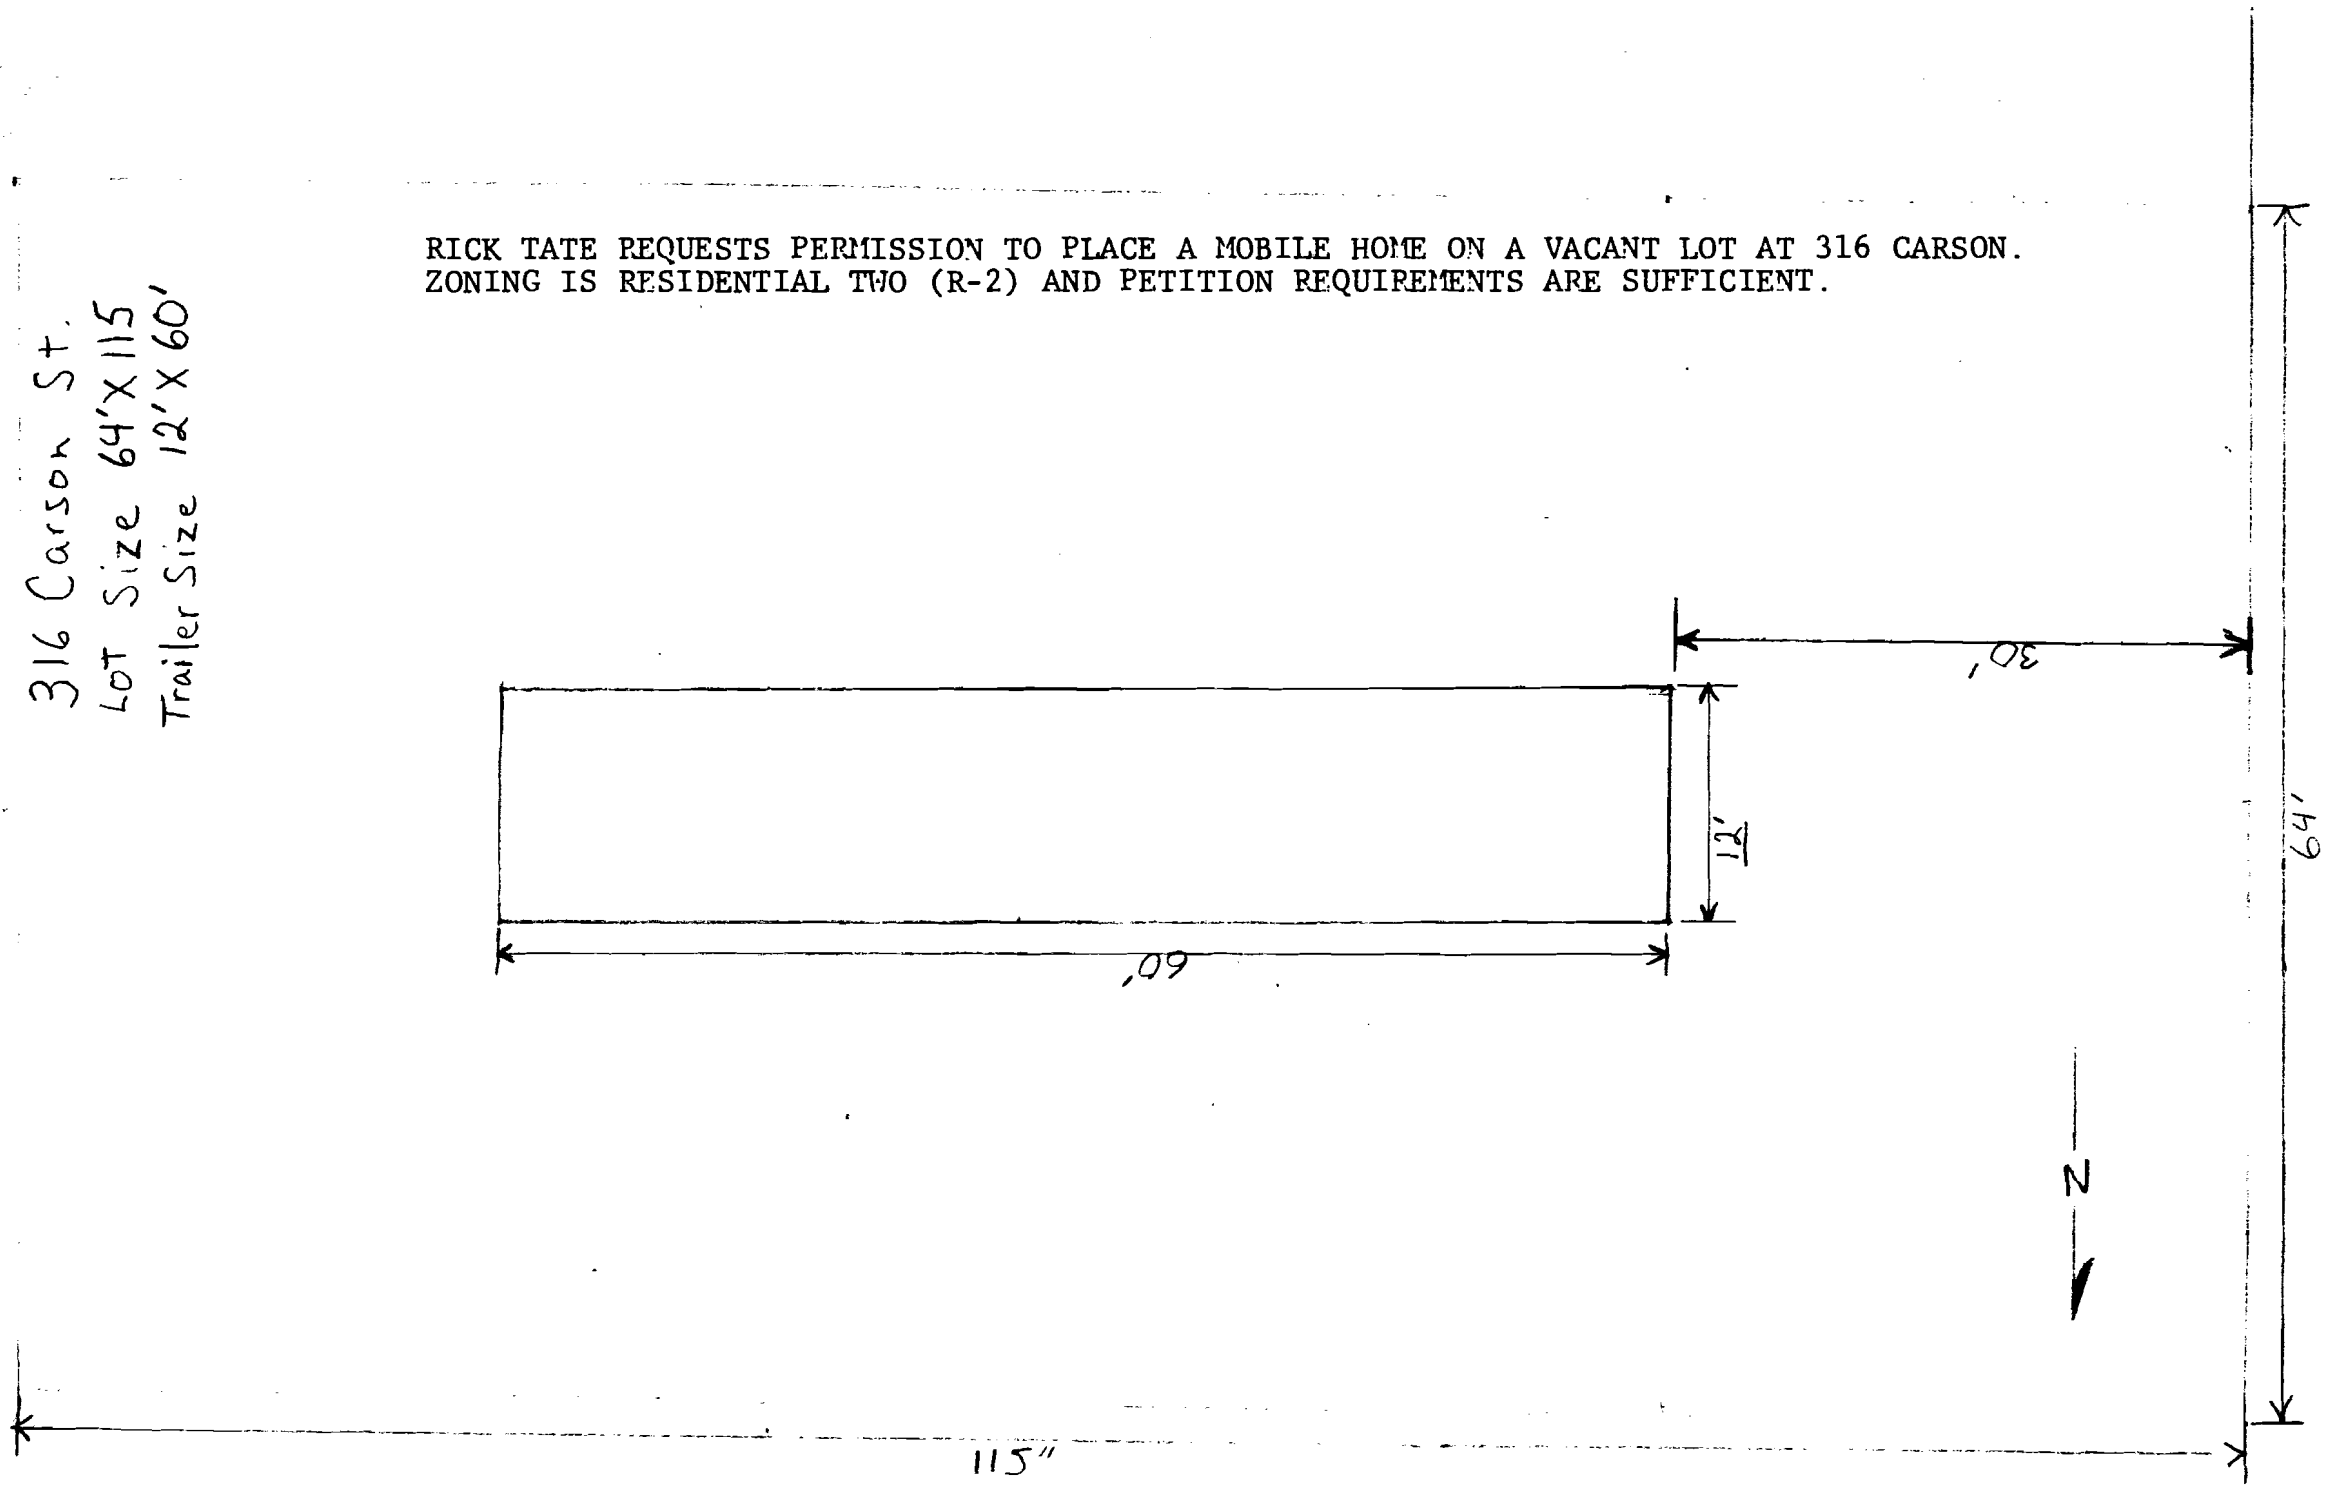

316 Carson St.
Lot Size 64' X 115'
Trailer Size 12' X 60'

RICK TATE REQUESTS PERMISSION TO PLACE A MOBILE HOME ON A VACANT LOT AT 316 CARSON.
ZONING IS RESIDENTIAL TWO (R-2) AND PETITION REQUIREMENTS ARE SUFFICIENT.

CARSON ST.