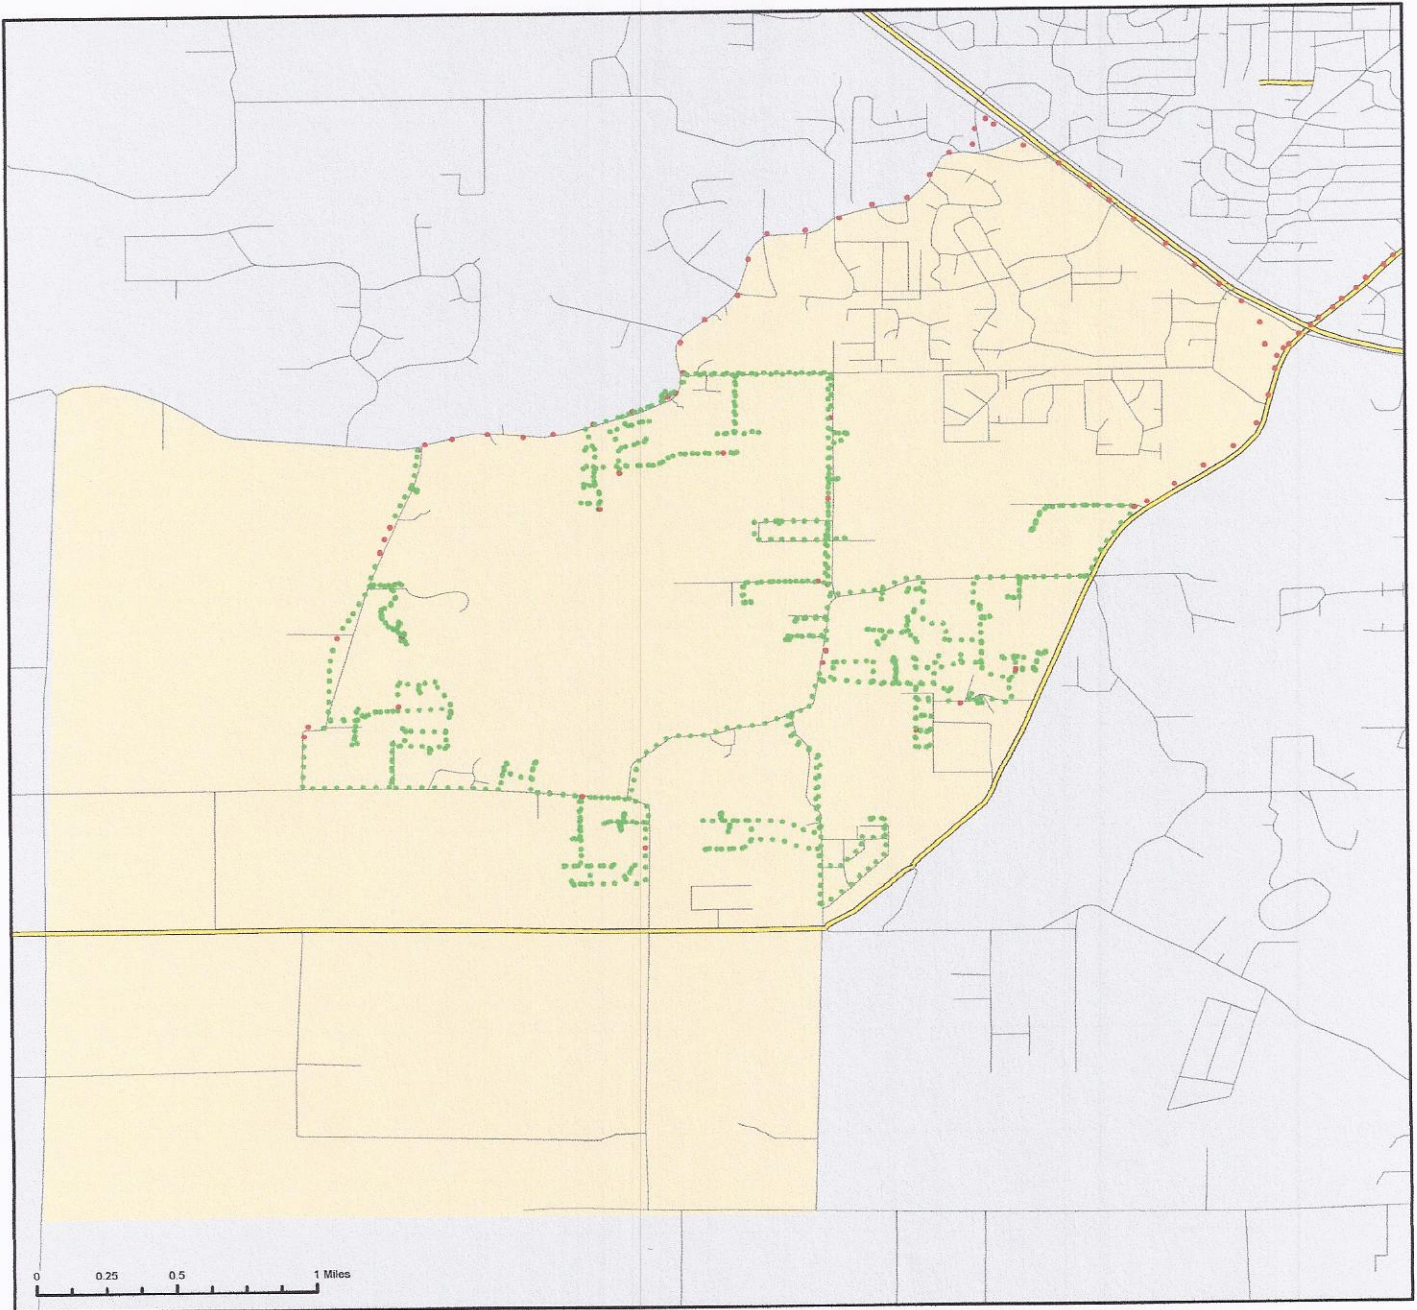

Vector Disease Control
1320 Brookland Dr., Suite H
Little Rock, AR 72202