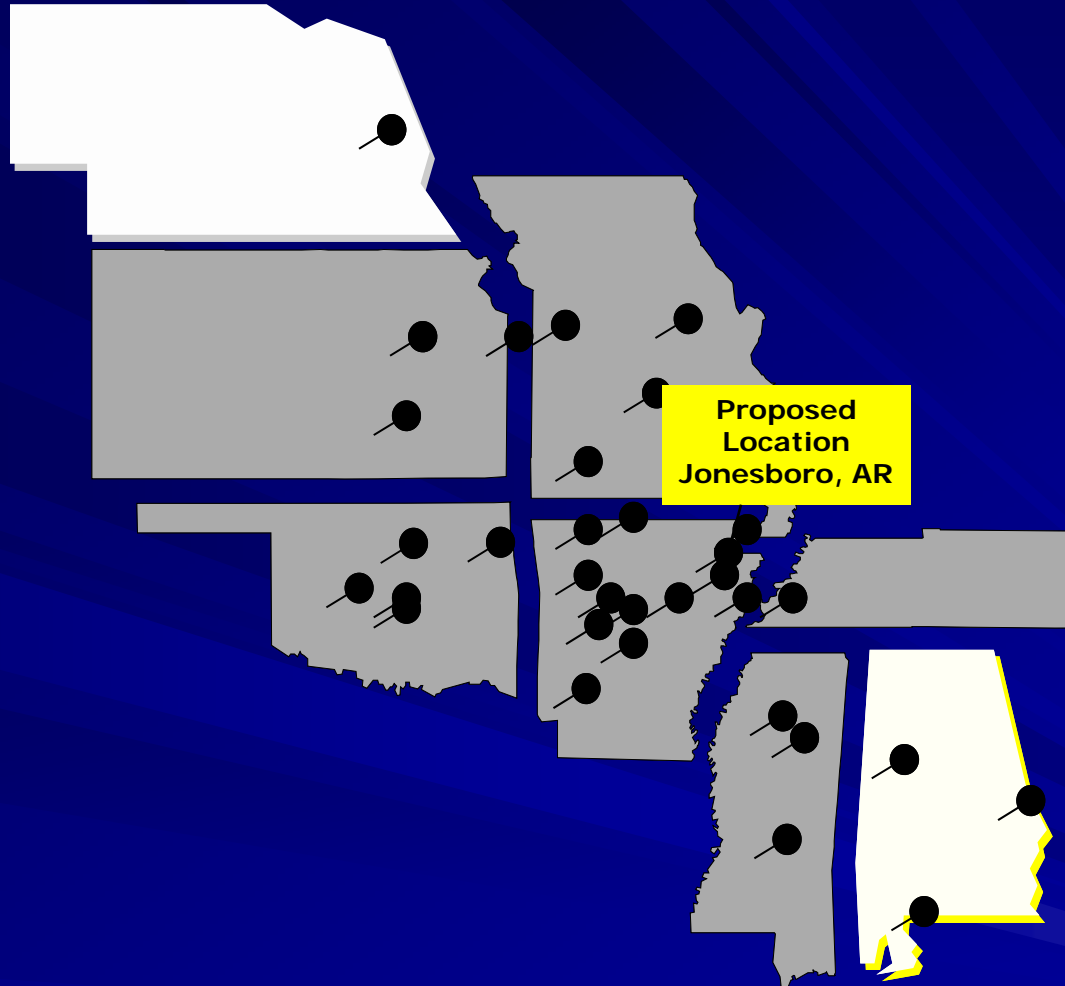

Lindsey

Management Co., Inc.

*Offering Affordable Luxury in
Multi-Family Living and Golf Course Memberships*

Proposed New Location

***THE LINKS AT JONESBORO,
PHASE II
JONESBORO, ARKANSAS***

Lindsey

Management Co., Inc.

- Manage over 29,000 Apartment Homes and 32 Golf Courses with 3,100 Apartment Homes and 5 Golf Courses Under Construction
- Located in 8 States throughout the Southern and Central United States
- Less than 4% Total Vacancy Throughout Lindsey Management Properties in Jonesboro (816 Units Total)
- 24 Hour On-Site Management for All Lindsey Properties

*We're Making a Presence in Multi-Family Communities
Properties in 44 Cities/Metro Areas*

*Current Properties in 8 States
.29,000 Apartments + 3,100 Under Construction
.32 Golf Courses + 5 under constructions*

AERIAL VIEW OF THE PROPOSED LOCATION

The Links at Jonesboro

Phase II

- *25.5 Total Acres*
- *7.5 Acres of Golf Course*
- *18 Acres of Total Green Space (70%)*
- *Density = 8.6 units/acre*
- *Amenities*
 - *On-Site Management*
 - *Golf Course*
 - *Pro Shop*
 - *Fitness Center*
 - *Pool*
 - *Hot Tub*
 - *Tanning*
 - *Business Center*