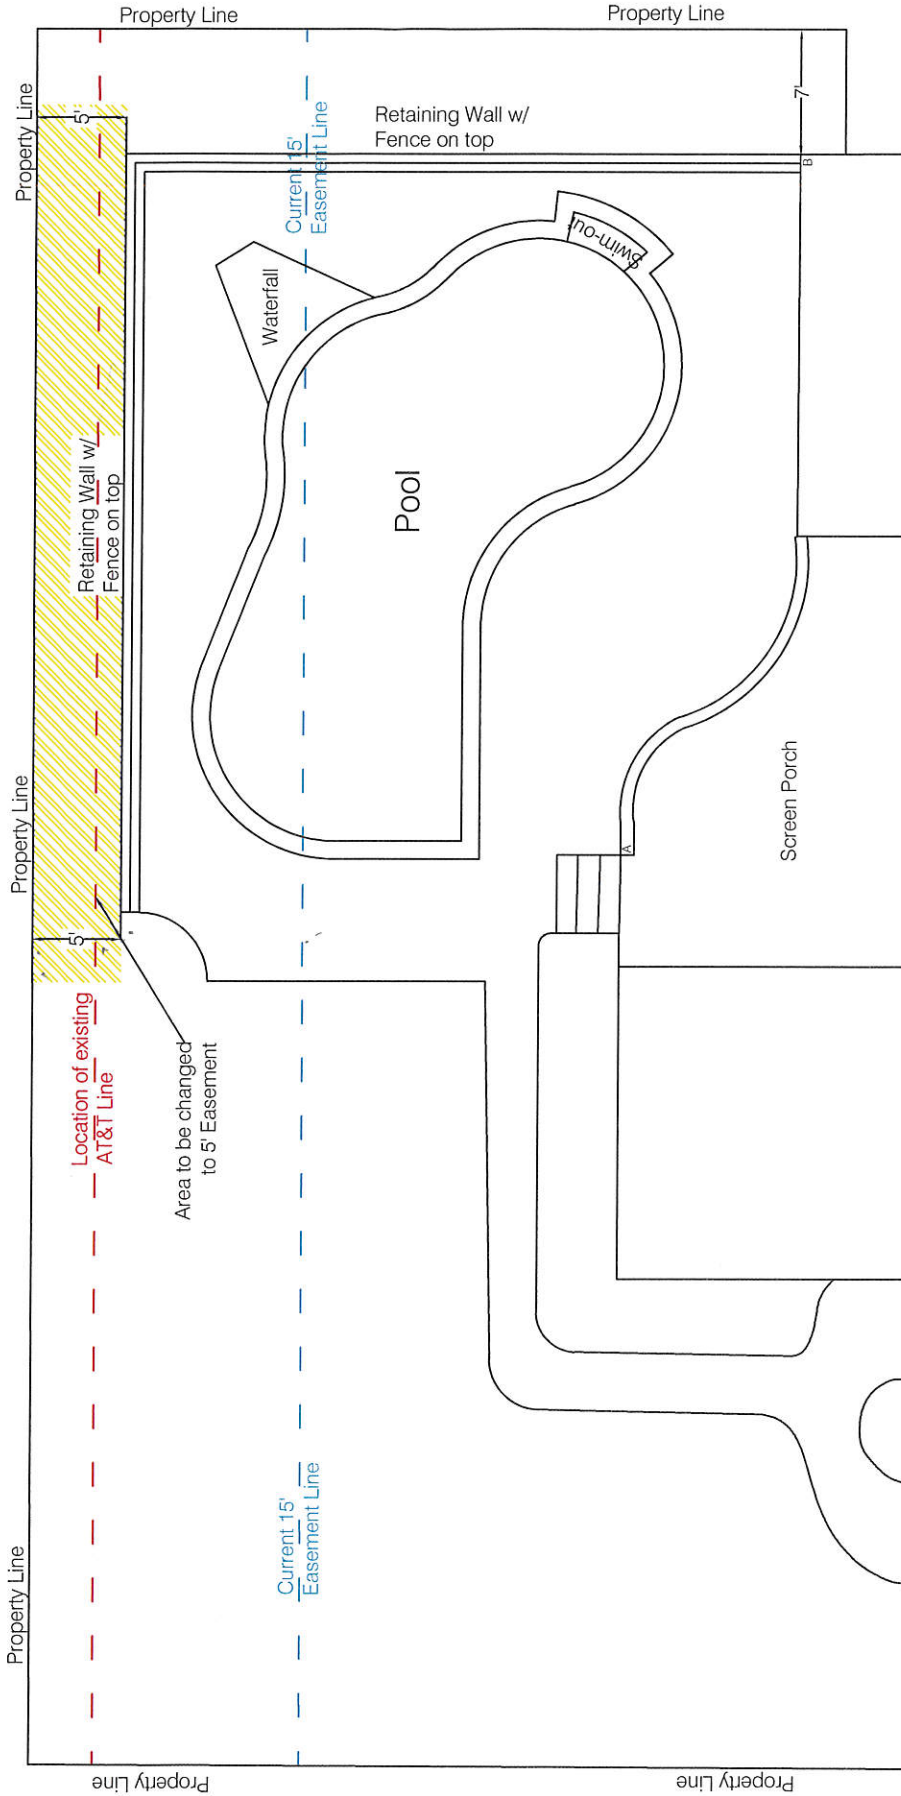

# Charles & Melinda Porter

2217 Masters Dr  
 Jonesboro, AR 72404

Lot 15  
 Block R  
 Ridgepointe Country Club  
 Phase VI

Brewer's Pool & Landscaping Co. Inc.  
 6620 Summer Ave  
 Memphis, TN 38134  
 (901)-377-3059

Scale: 3/32" = 1'0"  
Date: 8-11-2016