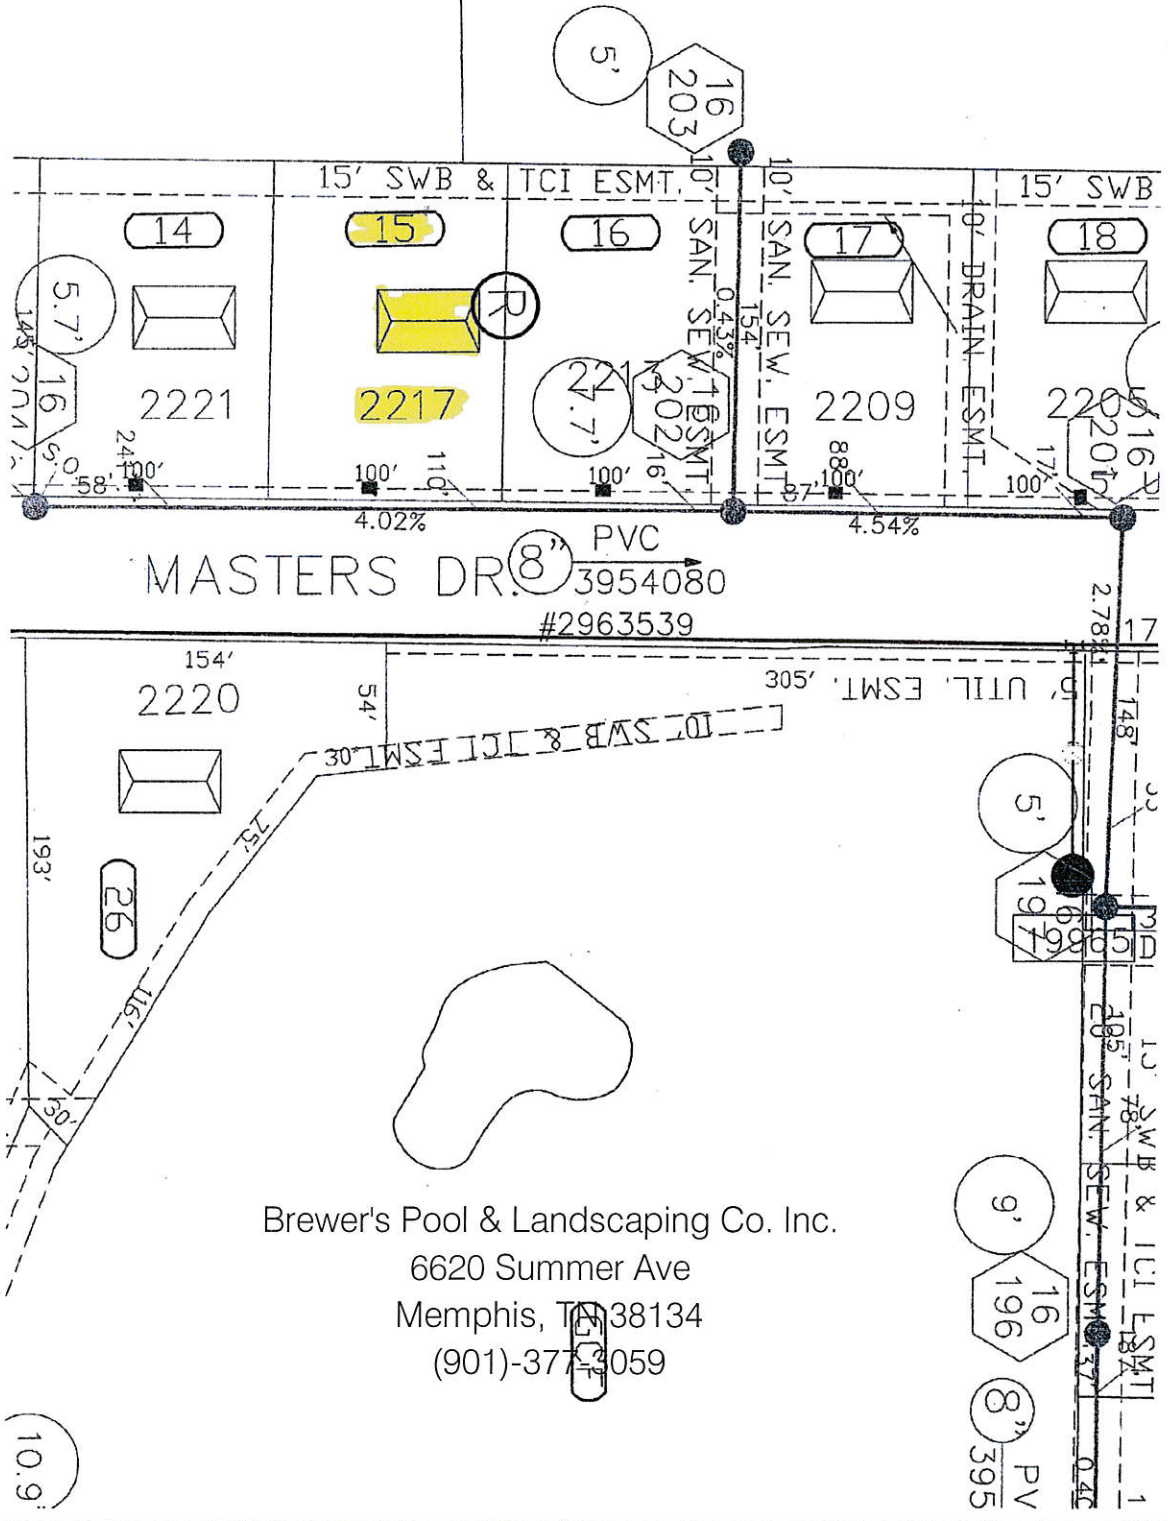

# Charles & Melinda Porter

2217 Masters Dr  
 Jonesboro, AR 72404

Lot 15  
 Block R  
 Ridgepointe Country Club  
 Phase VI

Brewer's Pool & Landscaping Co. Inc.  
 6620 Summer Ave  
 Memphis, TN 38134  
 (901)-377-3059

Scale: 3/32" = 1'0"  
Date: 8-11-2016