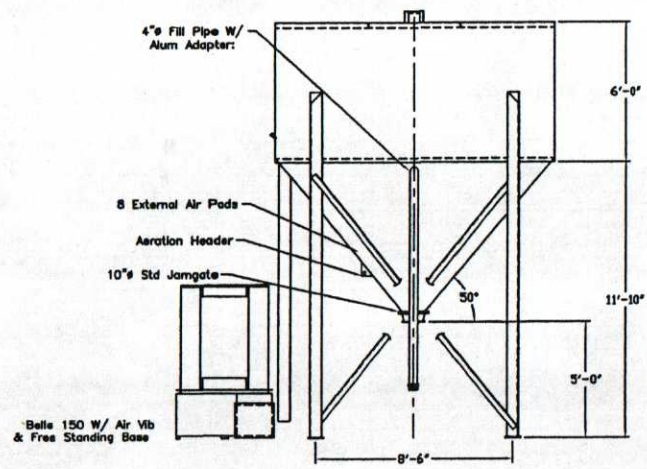

270 BARREL SILO  
1080 CU/FT 50.8 TONS  
GROUND MOUNT DUST COLLECTOR

225 BARREL SILO  
900 CU/FT 42.3 TONS  
GROUND MOUNT DUST COLLECTOR

185 BARREL SILO  
740 CU/FT 34.8 TONS  
GROUND MOUNT DUST COLLECTOR