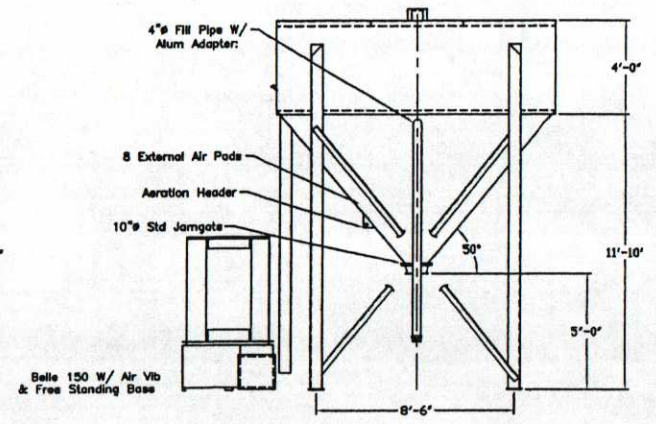

270 BARREL SILO  
1080 CU/FT 50.8 TONS  
GROUND MOUNT DUST COLLECTOR

225 BARREL SILO  
900 CU/FT 42.3 TONS  
GROUND MOUNT DUST COLLECTOR

185 BARREL SILO  
740 CU/FT 34.8 TONS  
GROUND MOUNT DUST COLLECTOR