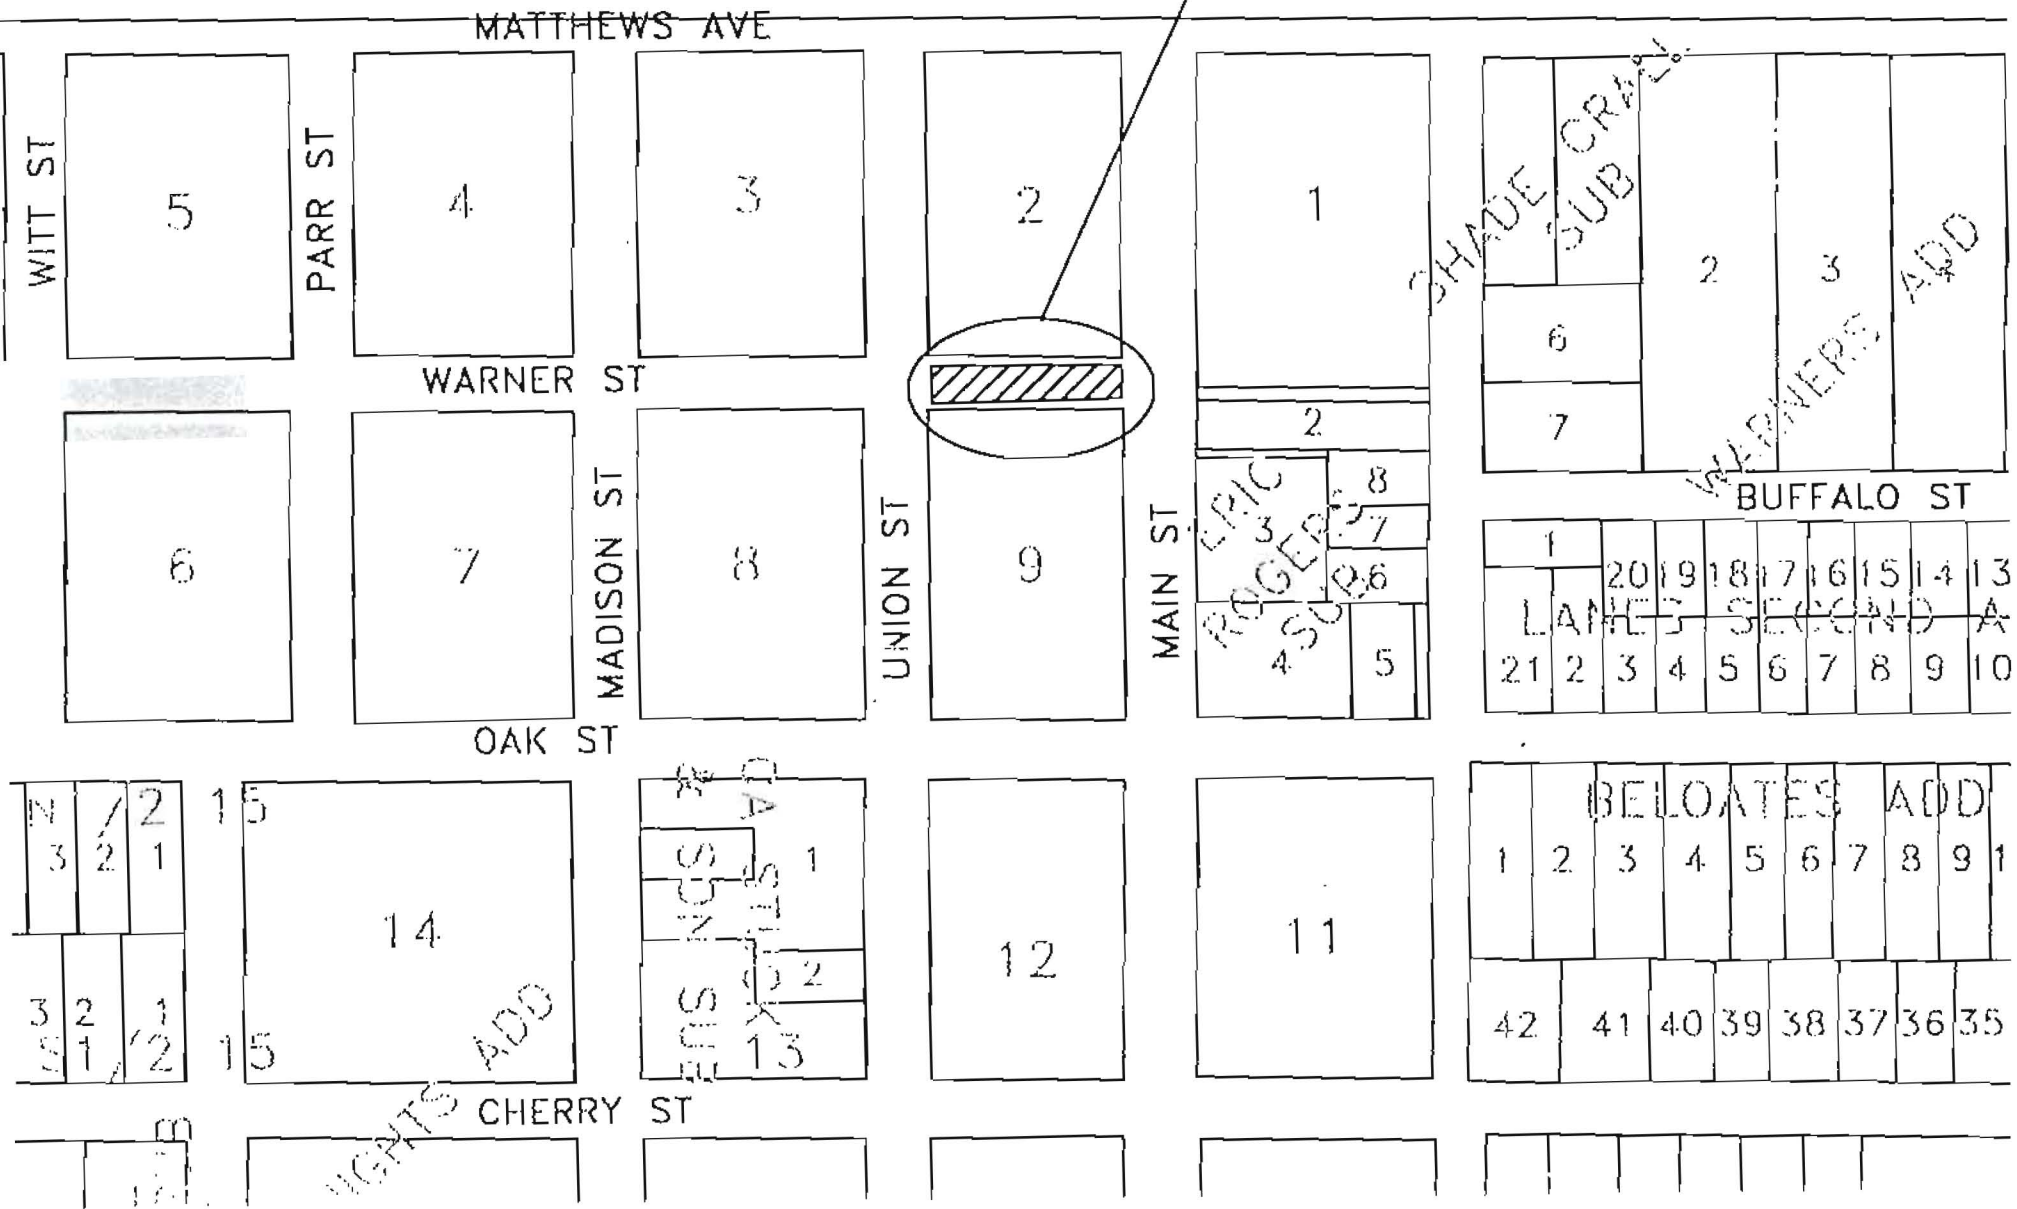

NORTH

Portion of Warner Street requested to be closed.

SHADE CRAWL

WARNERS ADD

ERIC ROGERS SUB

ADD

LIGHTS