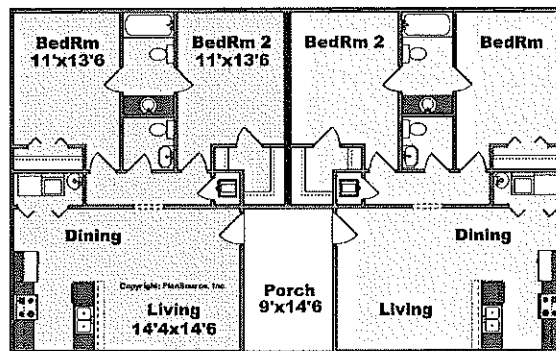

Duplex plan that also has larger [4-plex](#) and [6-plex](#) versions available.

**2 bedroom /
1.5 bath**

Living area =
1742 sq. ft.

Other = 129
sq. ft.

Total = 1871
sq. ft.

Living area per
unit: 871 sq. ft.

Width:
55'-0"
Depth: 34'-0"

Choose plan option:

Add To Cart >

Modify this plan

Floor plan

Exterior view