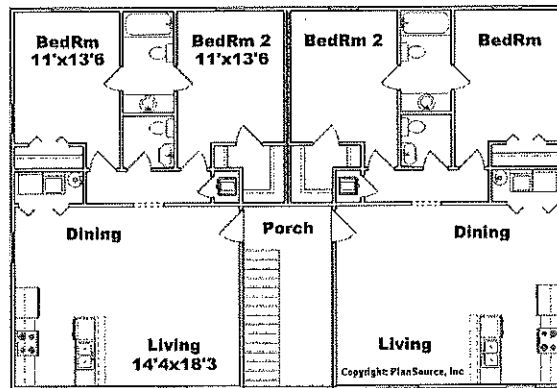

Contact us

Q Plan# or terms... search

All standard shipping is FREE! See [shipping information](#) for details.

Apartment plan J0418-11-4

2-story fourplex plan that also has a [duplex version](#).

**2 bedroom /
1.5 bath**

Living area =
3826 sq. ft.

Other = 271
sq. ft.

Total = 4097
sq. ft.

Living area per

unit: ~956 sq.
ft.

Width:
55'-0"
Depth: 37'-9"

Choose plan option:

Add To Cart >

Modify this plan

Floor plan (Both floors)

Exterior view

PlanSource, Inc

Shopping Cart
Items: 0
Order Total: \$0.00
» View Cart
» Checkout

House plans

Duplex plans

Apartment plans

Width:
55'-0"
Depth: 34'-0"

Choose plan option:

Add To Cart >

Modify this plan

Floor plan

Exterior view