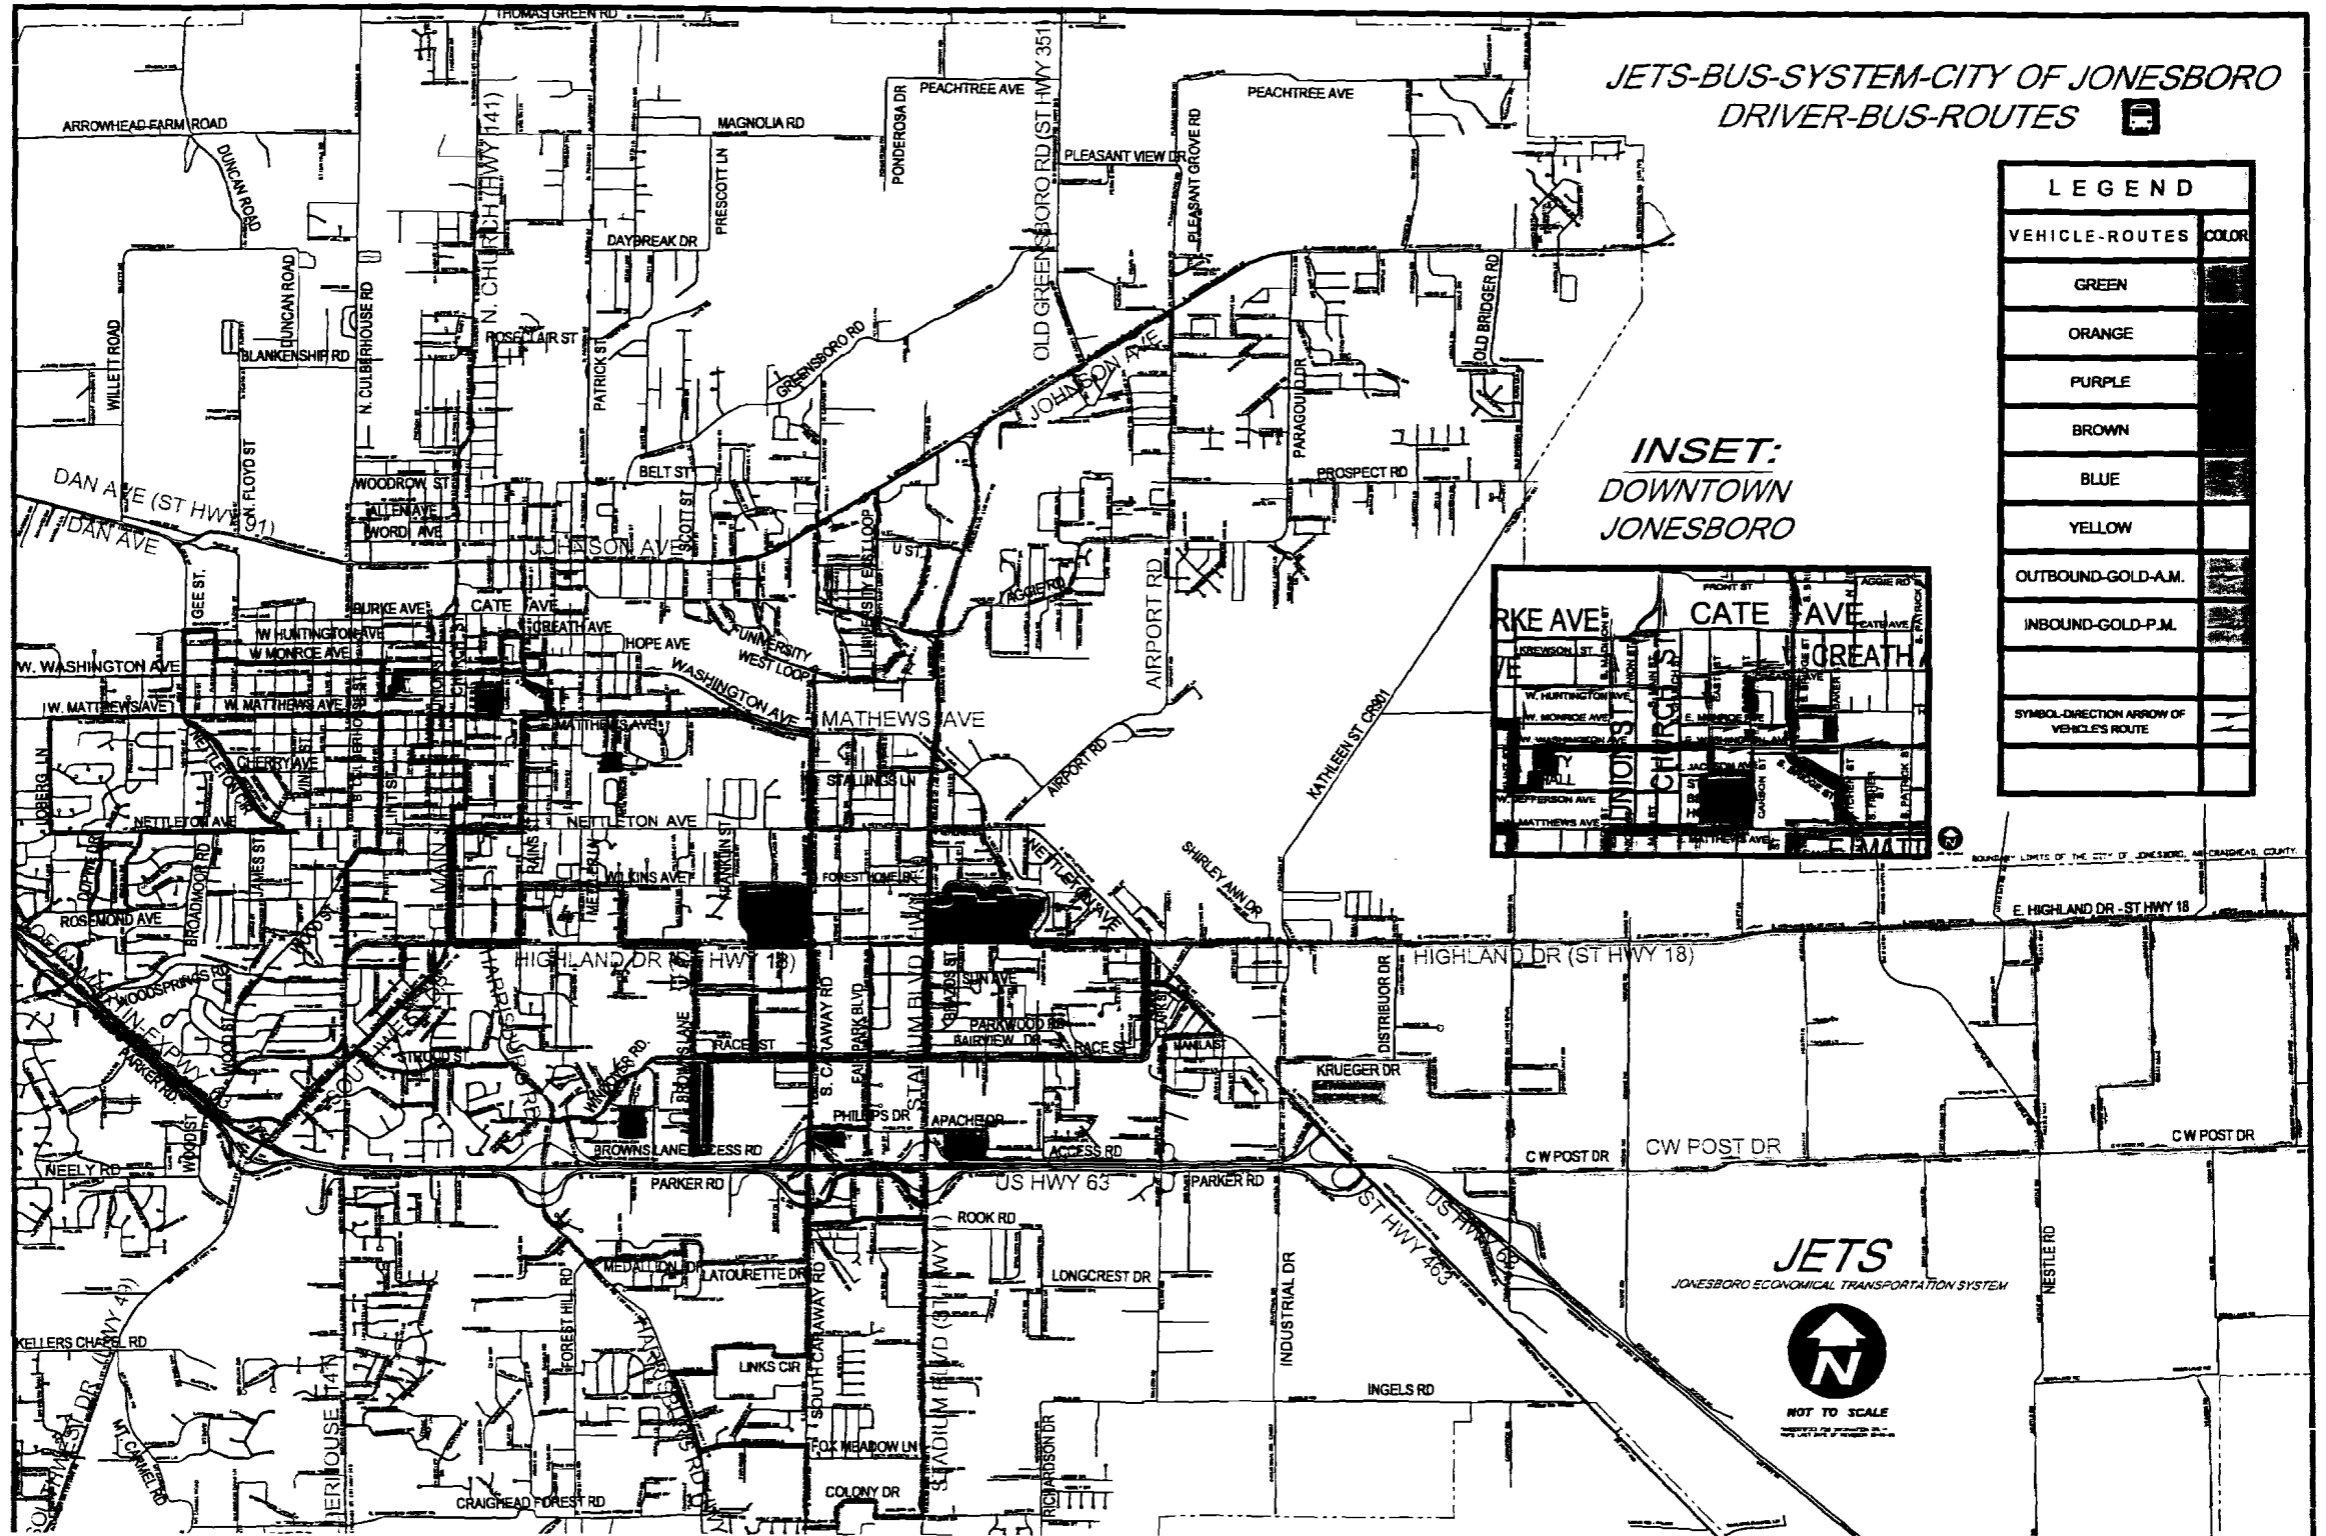

**JETS-BUS-SYSTEM-CITY OF JONESBORO**  
**DRIVER-BUS-ROUTES**

LEGEND	
VEHICLE-ROUTES	COLOR
GREEN	
ORANGE	
PURPLE	
BROWN	
BLUE	
YELLOW	
OUTBOUND-GOLD-A.M.	
INBOUND-GOLD-P.M.	
SYMBOL-DIRECTION ARROW OF VEHICLE'S ROUTE	

**INSET:  
DOWNTOWN  
JONESBORO**

**JETS**  
 JONESBORO ECONOMICAL TRANSPORTATION SYSTEM

NOT TO SCALE