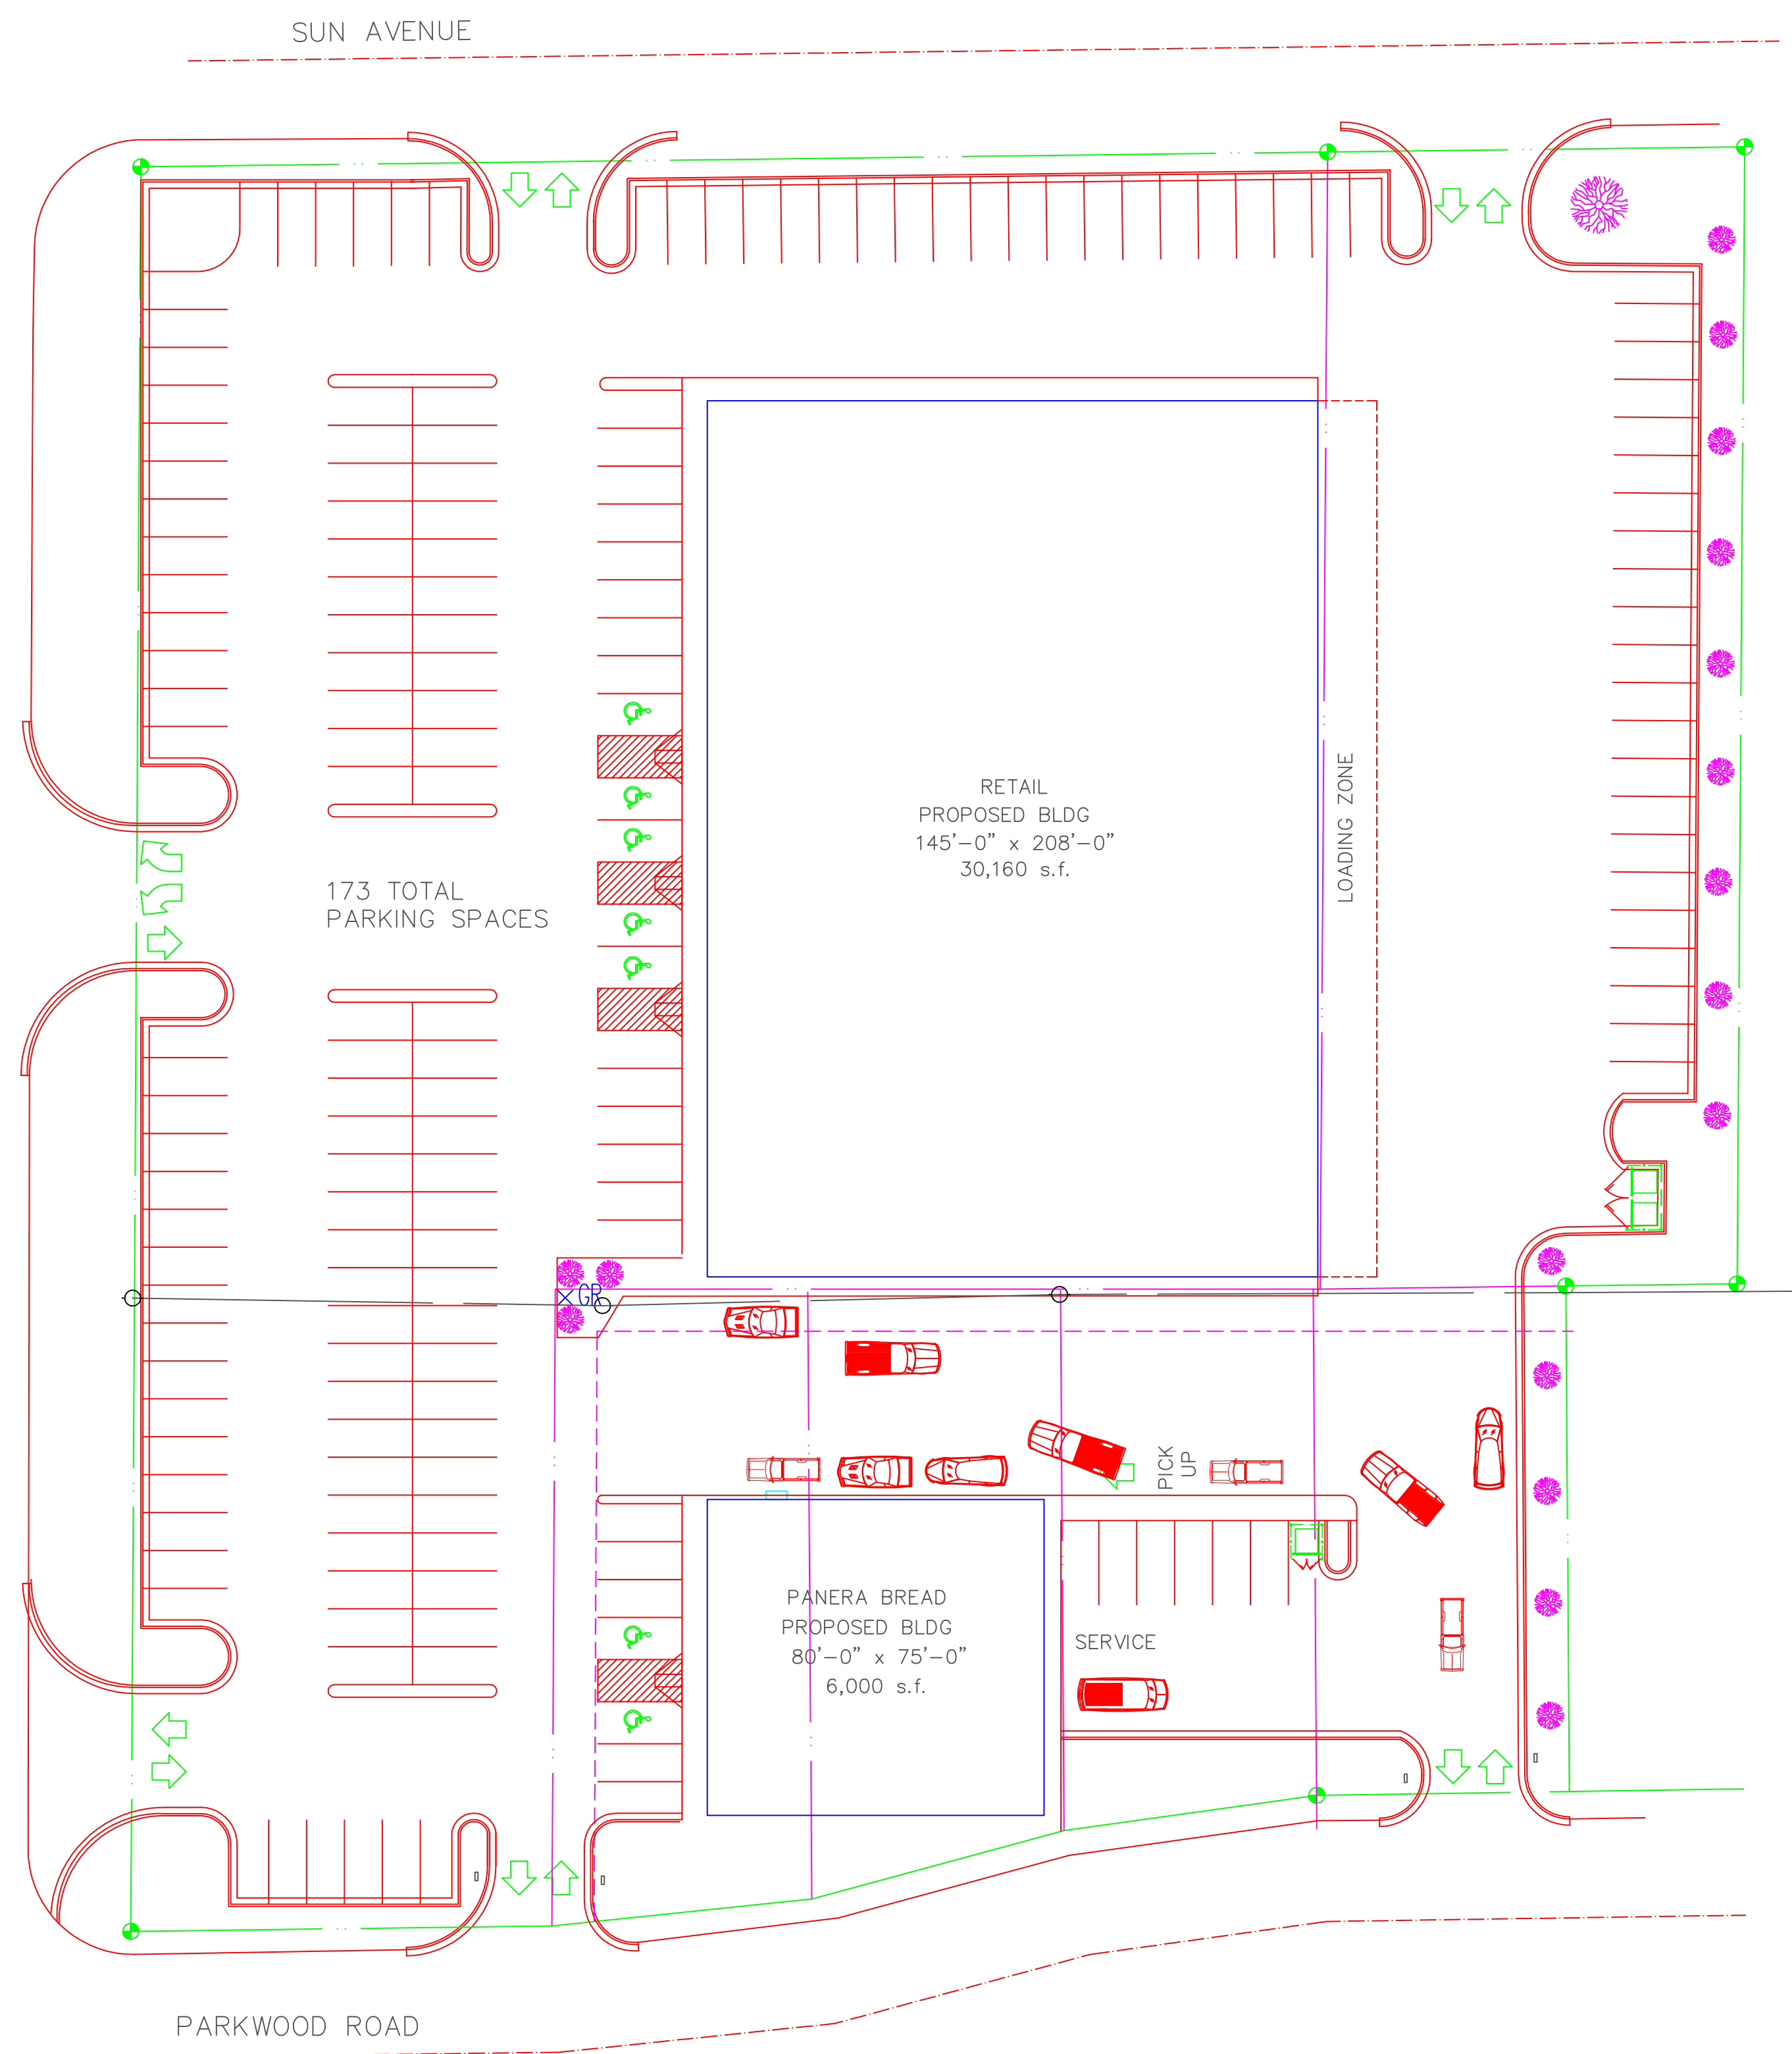

? STADIUM BLVD.(ARKANSAS HWY N. 1)

PROJECT LOCATION

VICINITY MAP
NO SCALE

NOTE: NO FAST FOODS GOING ON SITE