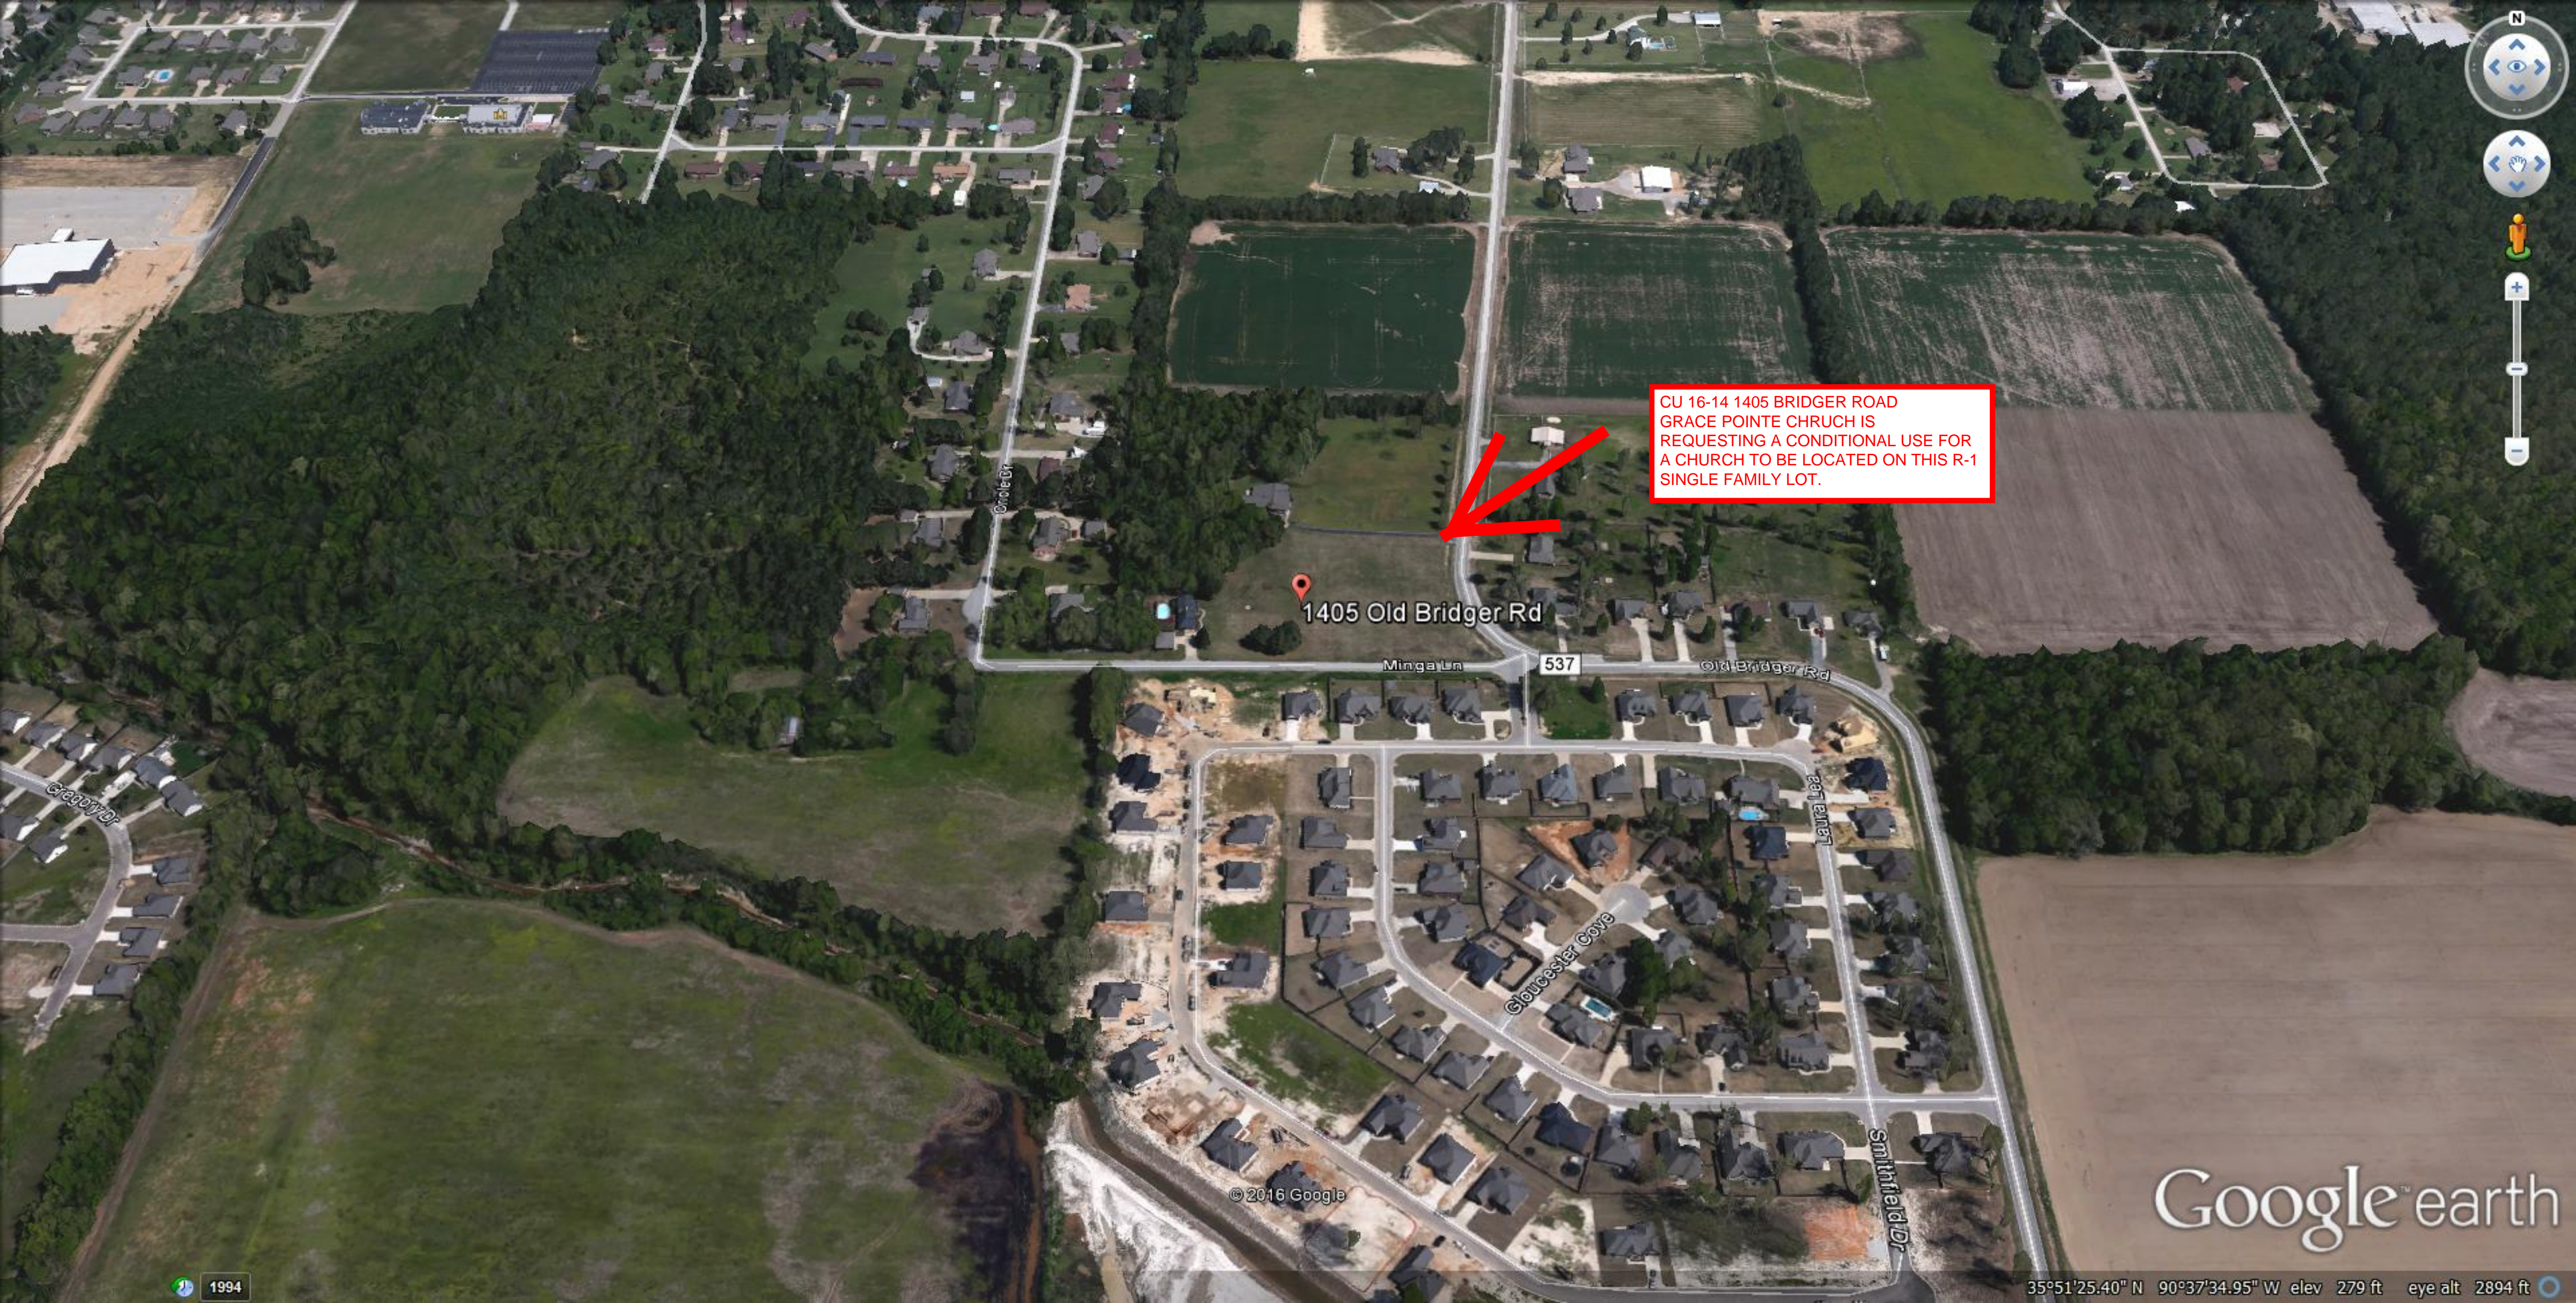

CU 16-14 1405 BRIDGER ROAD
GRACE POINTE CHRUCH IS
REQUESTING A CONDITIONAL USE FOR
A CHURCH TO BE LOCATED ON THIS R-1
SINGLE FAMILY LOT.

1405 Old Bridger Rd

Google™ earth

1405 Old Bridger Rd

Minga Ln

537

© 2016 Google

Google earth

1994

35°51'25.51" N 90°37'35.09" W elev 310 ft eye alt 929 ft

907 ORIOLE DR
R-1
907 ORIOLE DR
905 ORIOLE DR
R-1
905 ORIOLE DR
903 ORIOLE DR
R-1
903 ORIOLE DR
901 ORIOLE DR
R-1
901 ORIOLE DR

906 ORIOLE DR
R-1
906 ORIOLE DR
904 ORIOLE DR
R-1
904 ORIOLE DR
902 ORIOLE DR
R-1
902 ORIOLE DR
900 ORIOLE DR
R-1
900 ORIOLE

1411 OLD BRIDGER RD RD
R-1
R-1

1500 OLD BRIDGER RD
R-1
1500 OLD BRIDGER RD
1404 OLD BRIDGER RD
R-1
1404 OLD BRIDGER
1400 OLD BRIDGER RD
R-1
1400 OLD BRIDGER
1316 OLD BRIDGER RD
R-1
1316 OLD BRIDGER
1312 OLD BRIDGER RD
R-1
1312 OLD BRIDGER
1308 OLD BRIDGER RD
R-1
1308 OLD BRIDGER
1304 OLD BRIDGER RD
R-1
1304 OLD BRIDGER RD
1300 OLD BRIDGER RD
R-1
1300 OLD BRIDGER RD