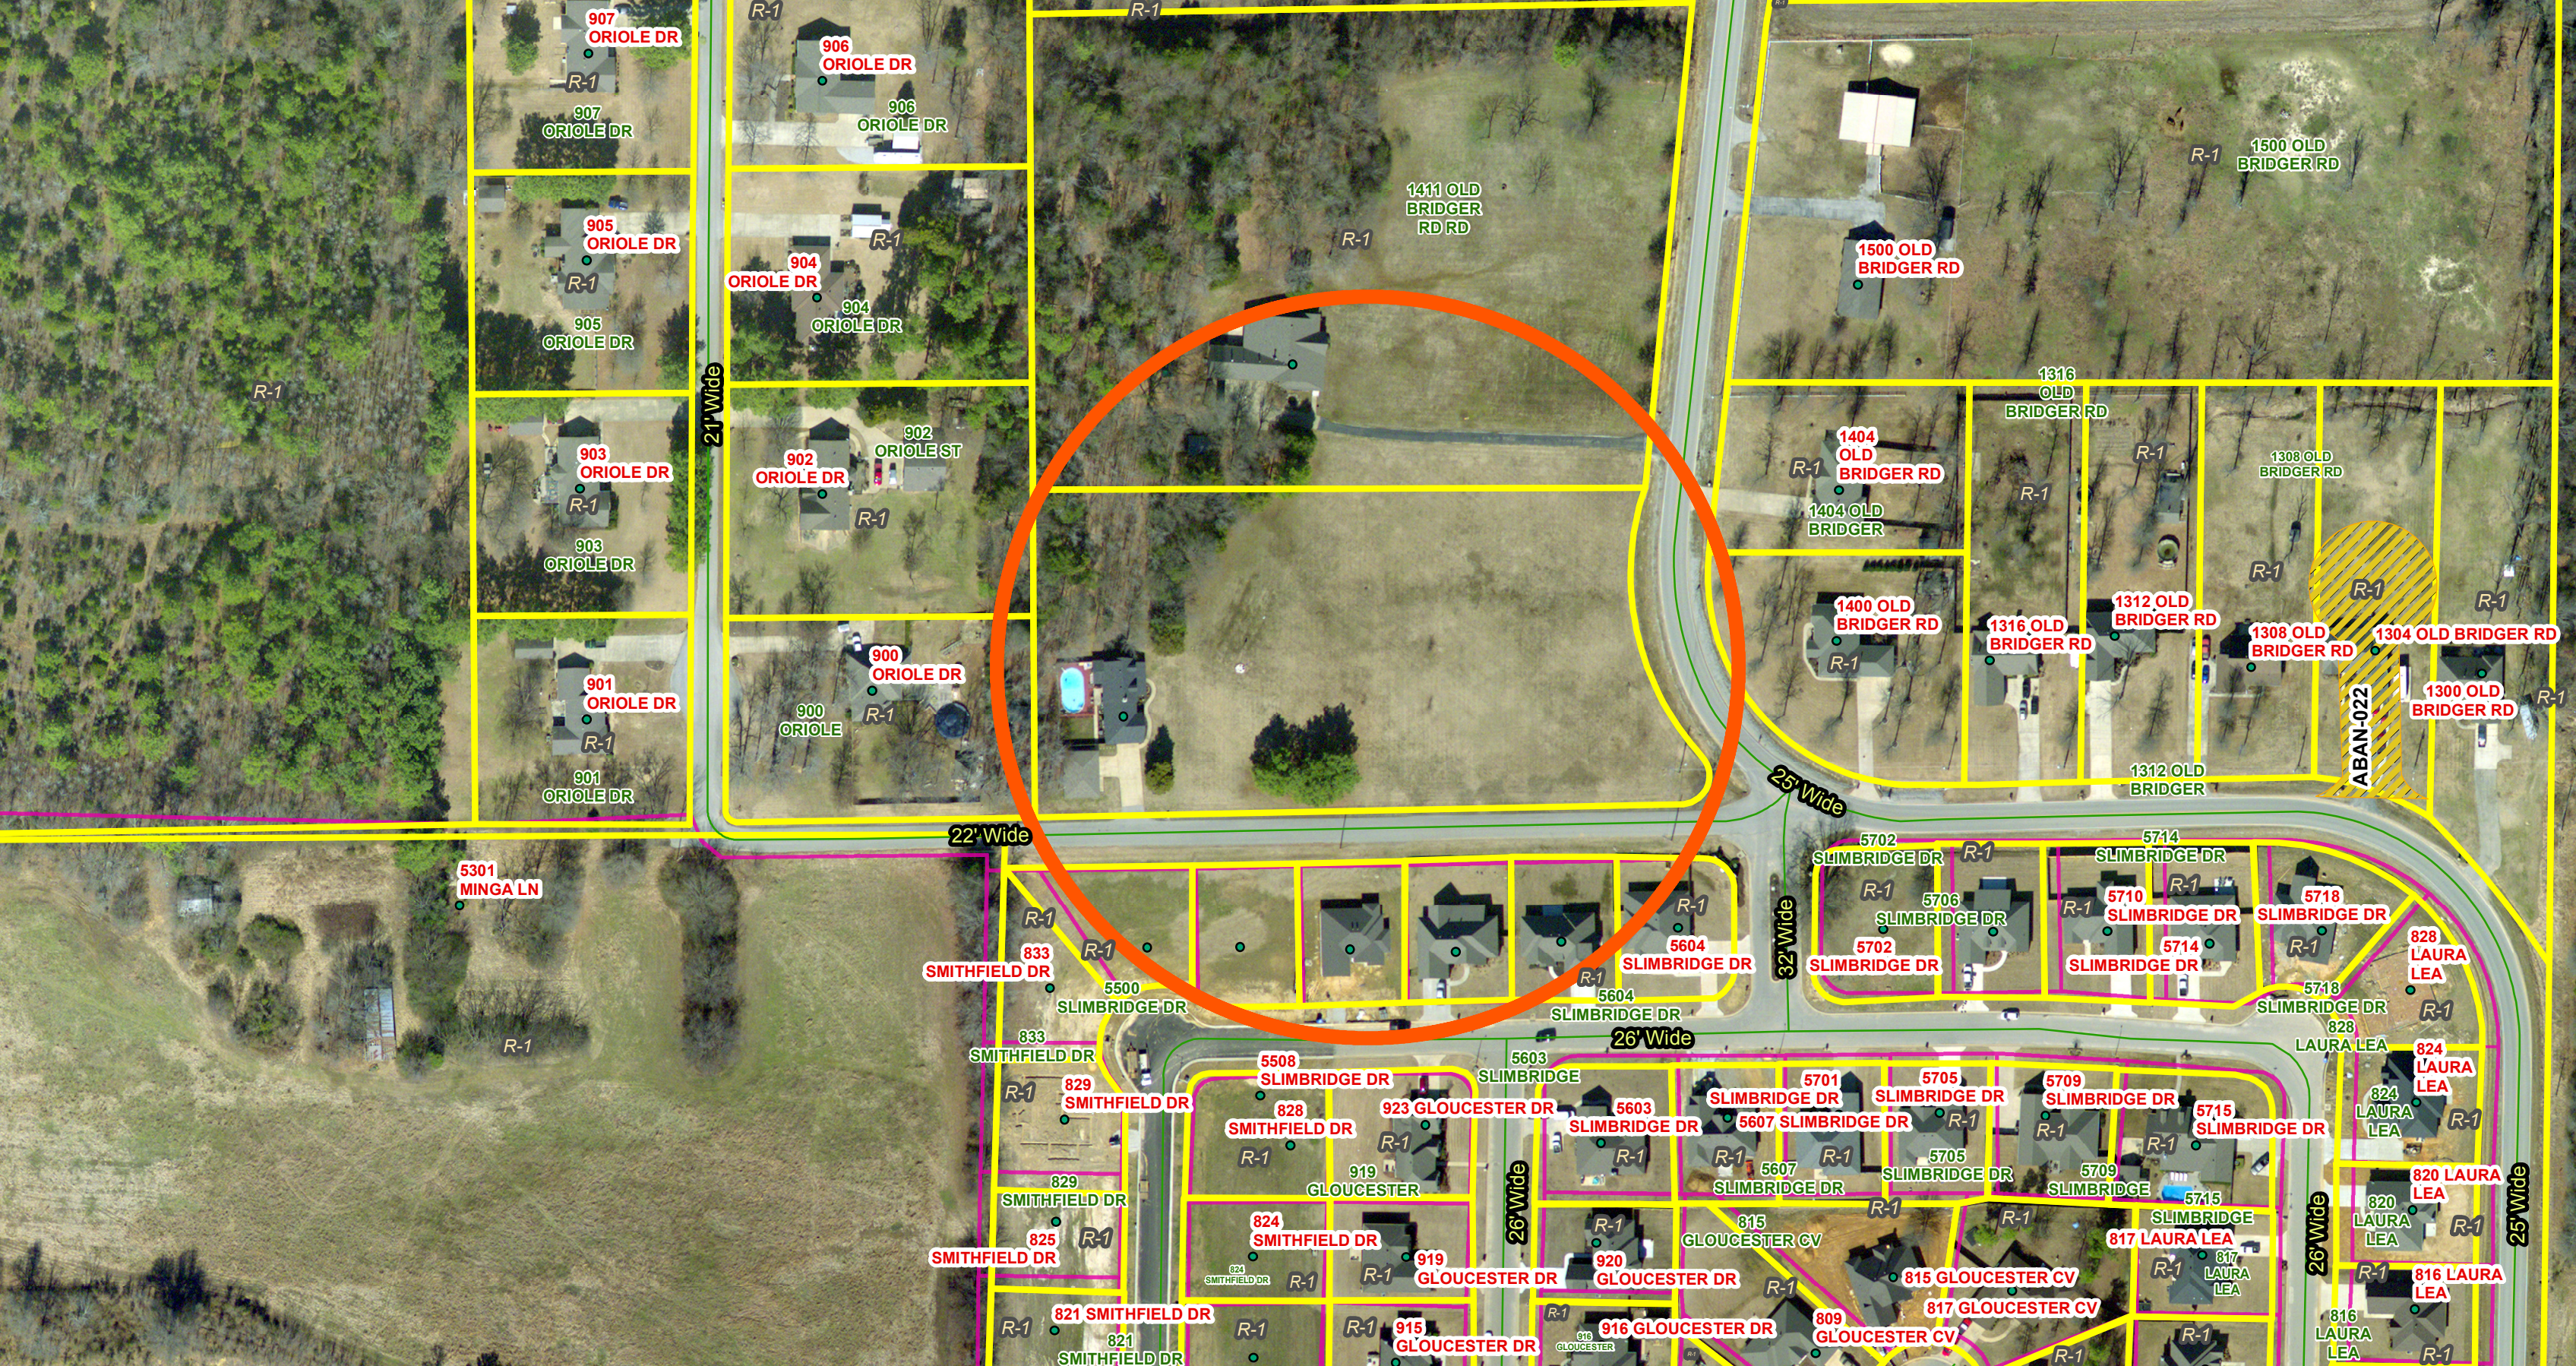

CU 16-14 1405 BRIDGER ROAD
GRACE POINTE CHRUCH IS
REQUESTING A CONDITIONAL USE FOR
A CHURCH TO BE LOCATED ON THIS R-1
SINGLE FAMILY LOT.

1405 Old Bridger Rd

Google™ earth

1405 Old Bridger Rd

Minga Ln

537

© 2016 Google

Google earth

1994

35°51'25.51" N 90°37'35.09" W elev 310 ft eye alt 929 ft

907 ORIOLE DR
R-1
907 ORIOLE DR
905 ORIOLE DR
R-1
905 ORIOLE DR
903 ORIOLE DR
R-1
903 ORIOLE DR
901 ORIOLE DR
R-1
901 ORIOLE DR

906 ORIOLE DR
R-1
906 ORIOLE DR
904 ORIOLE DR
R-1
904 ORIOLE DR
902 ORIOLE DR
R-1
902 ORIOLE DR
900 ORIOLE DR
R-1
900 ORIOLE

1411 OLD BRIDGER RD RD
R-1
R-1

1500 OLD BRIDGER RD
R-1
1500 OLD BRIDGER RD
1404 OLD BRIDGER RD
R-1
1404 OLD BRIDGER
1400 OLD BRIDGER RD
R-1
1400 OLD BRIDGER
1316 OLD BRIDGER RD
R-1
1316 OLD BRIDGER
1312 OLD BRIDGER RD
R-1
1312 OLD BRIDGER
1308 OLD BRIDGER RD
R-1
1308 OLD BRIDGER
1304 OLD BRIDGER RD
R-1
1304 OLD BRIDGER RD
1300 OLD BRIDGER RD
R-1
1300 OLD BRIDGER RD

828 LAURA LEA
R-1
828 LAURA LEA
824 LAURA LEA
R-1
824 LAURA LEA
820 LAURA LEA
R-1
820 LAURA LEA
817 LAURA LEA
R-1
817 LAURA LEA
815 GLOUCESTER CV
R-1
815 GLOUCESTER CV
816 LAURA LEA
R-1
816 LAURA LEA
25' Wide