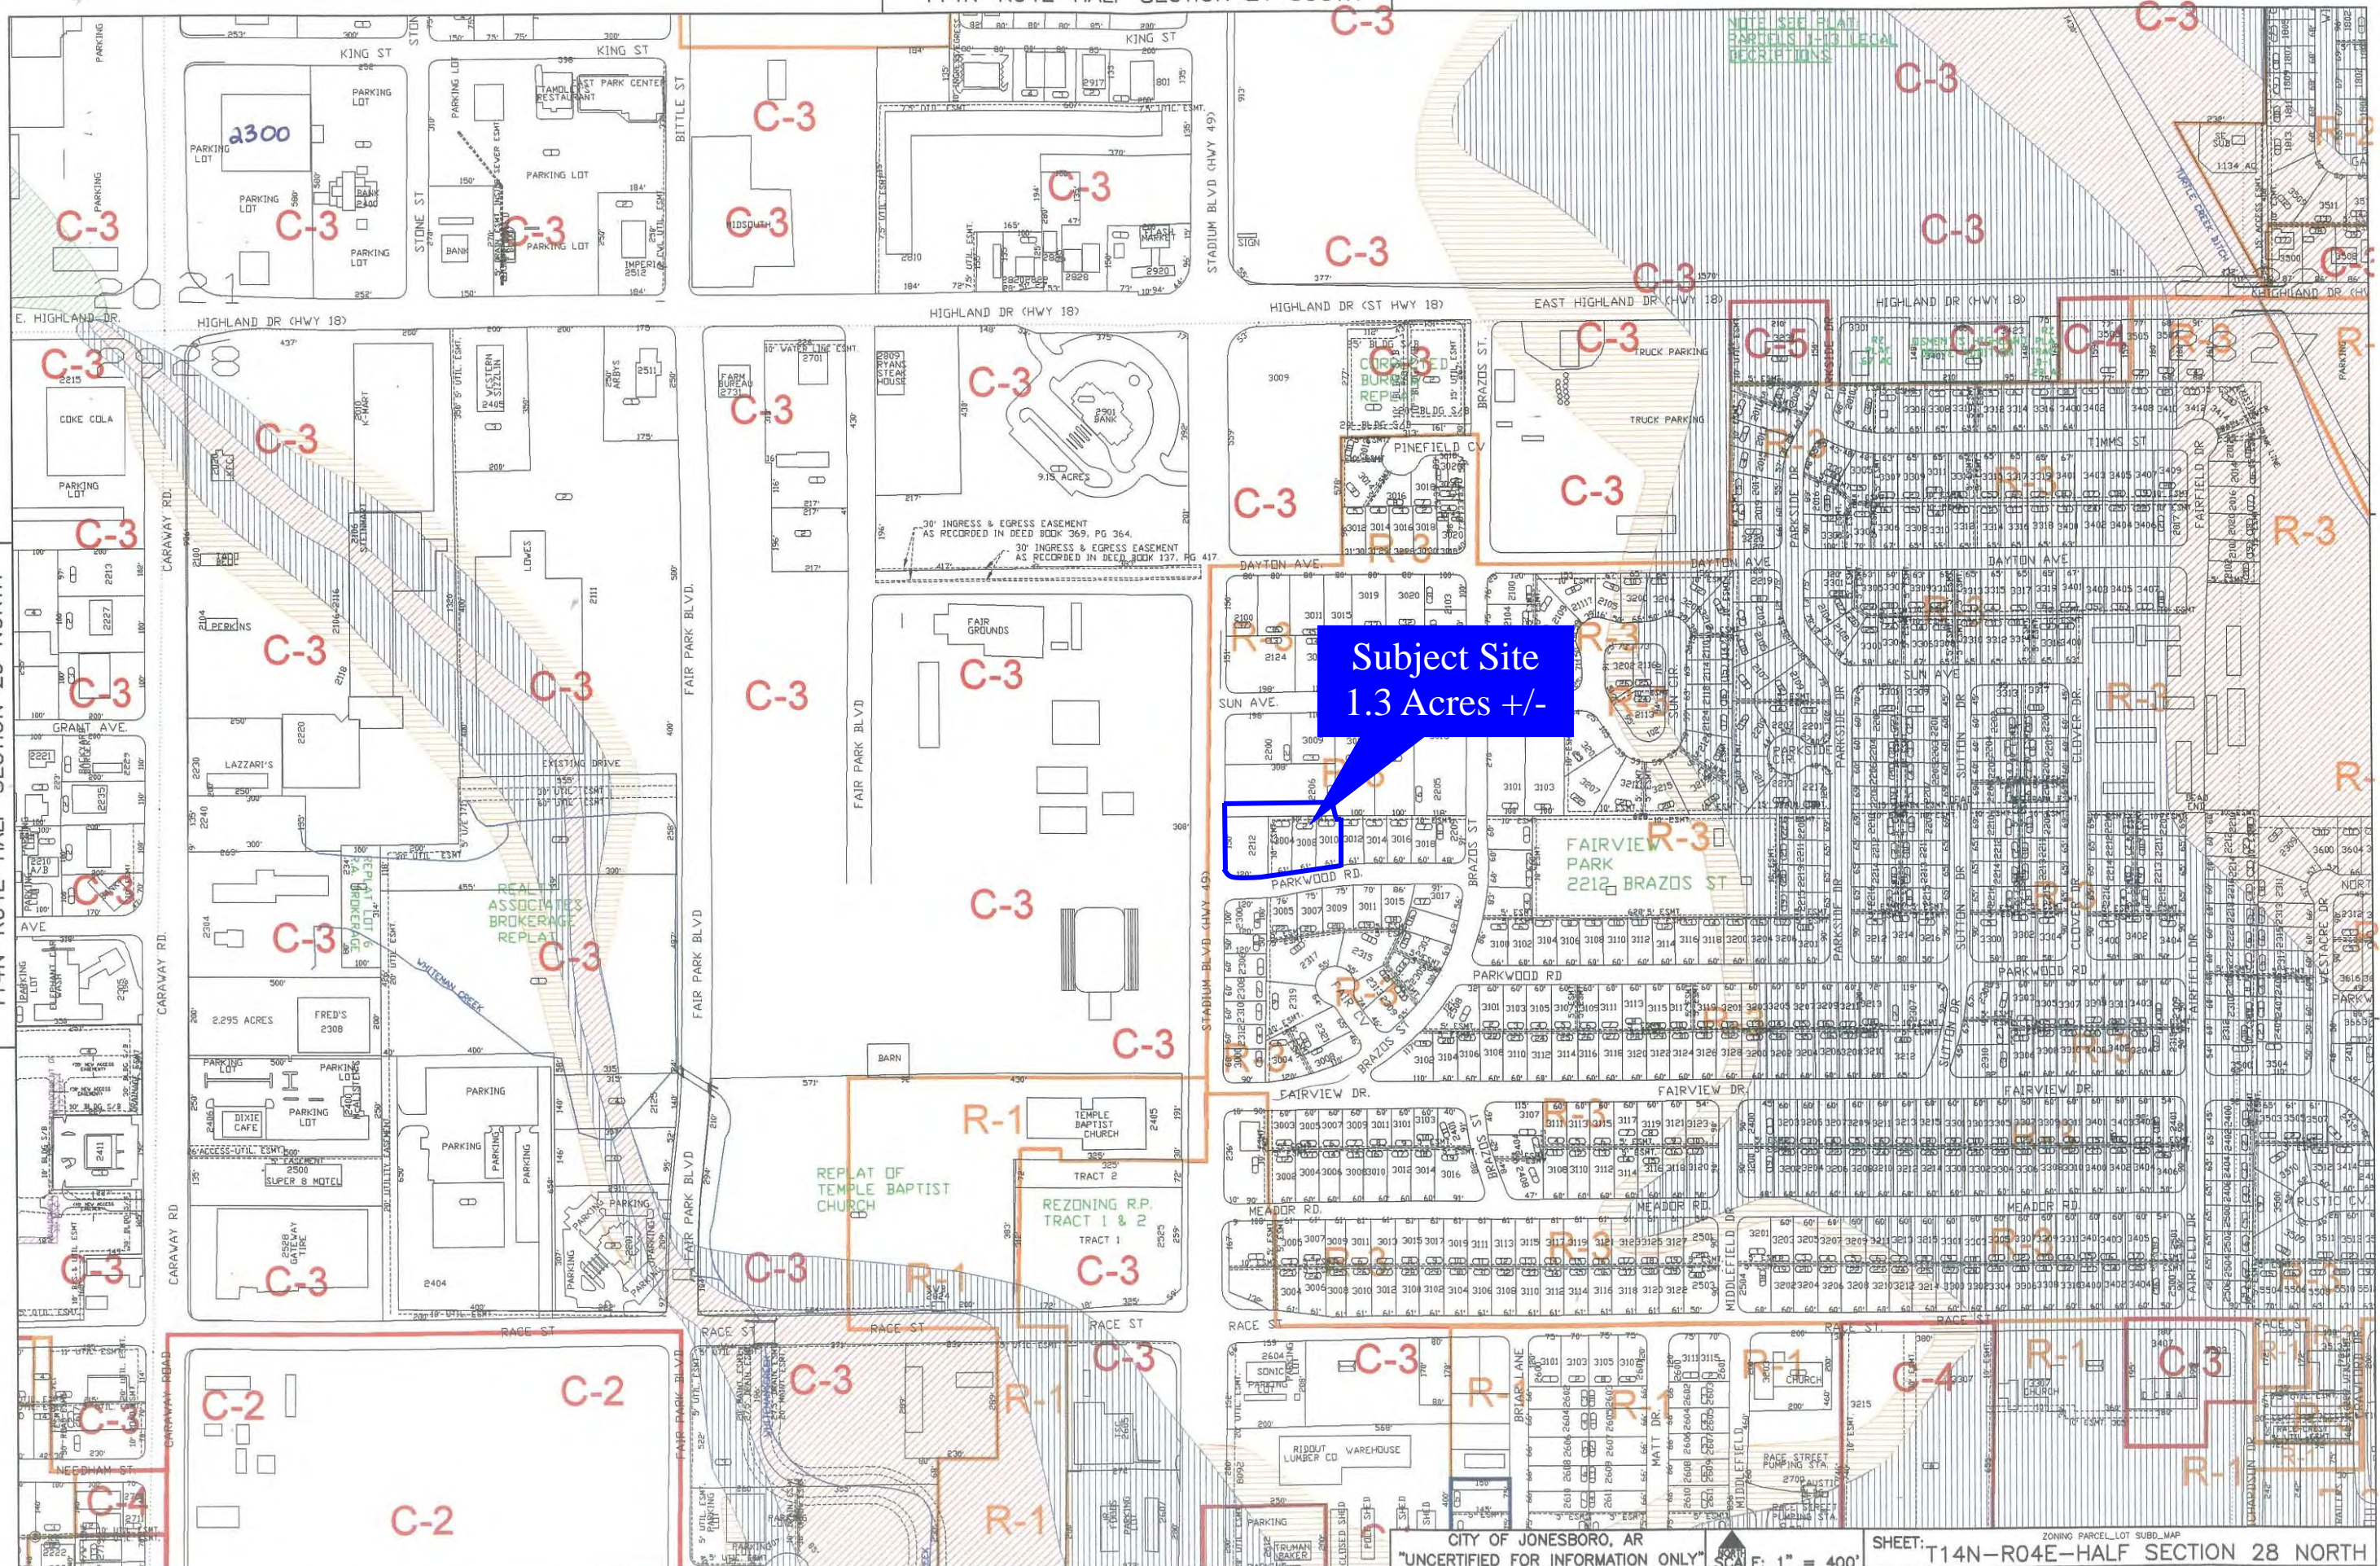

PROPOSED LAYOUT FOR:

JONESBORO CYCLE + ATV

JONESBORO, ARKANSAS

FLOOR PLAN

Subject Site  
1.3 Acres +/-

22042

JONESBORO  
CYCLE & ATV

# STADIUM BLVD.