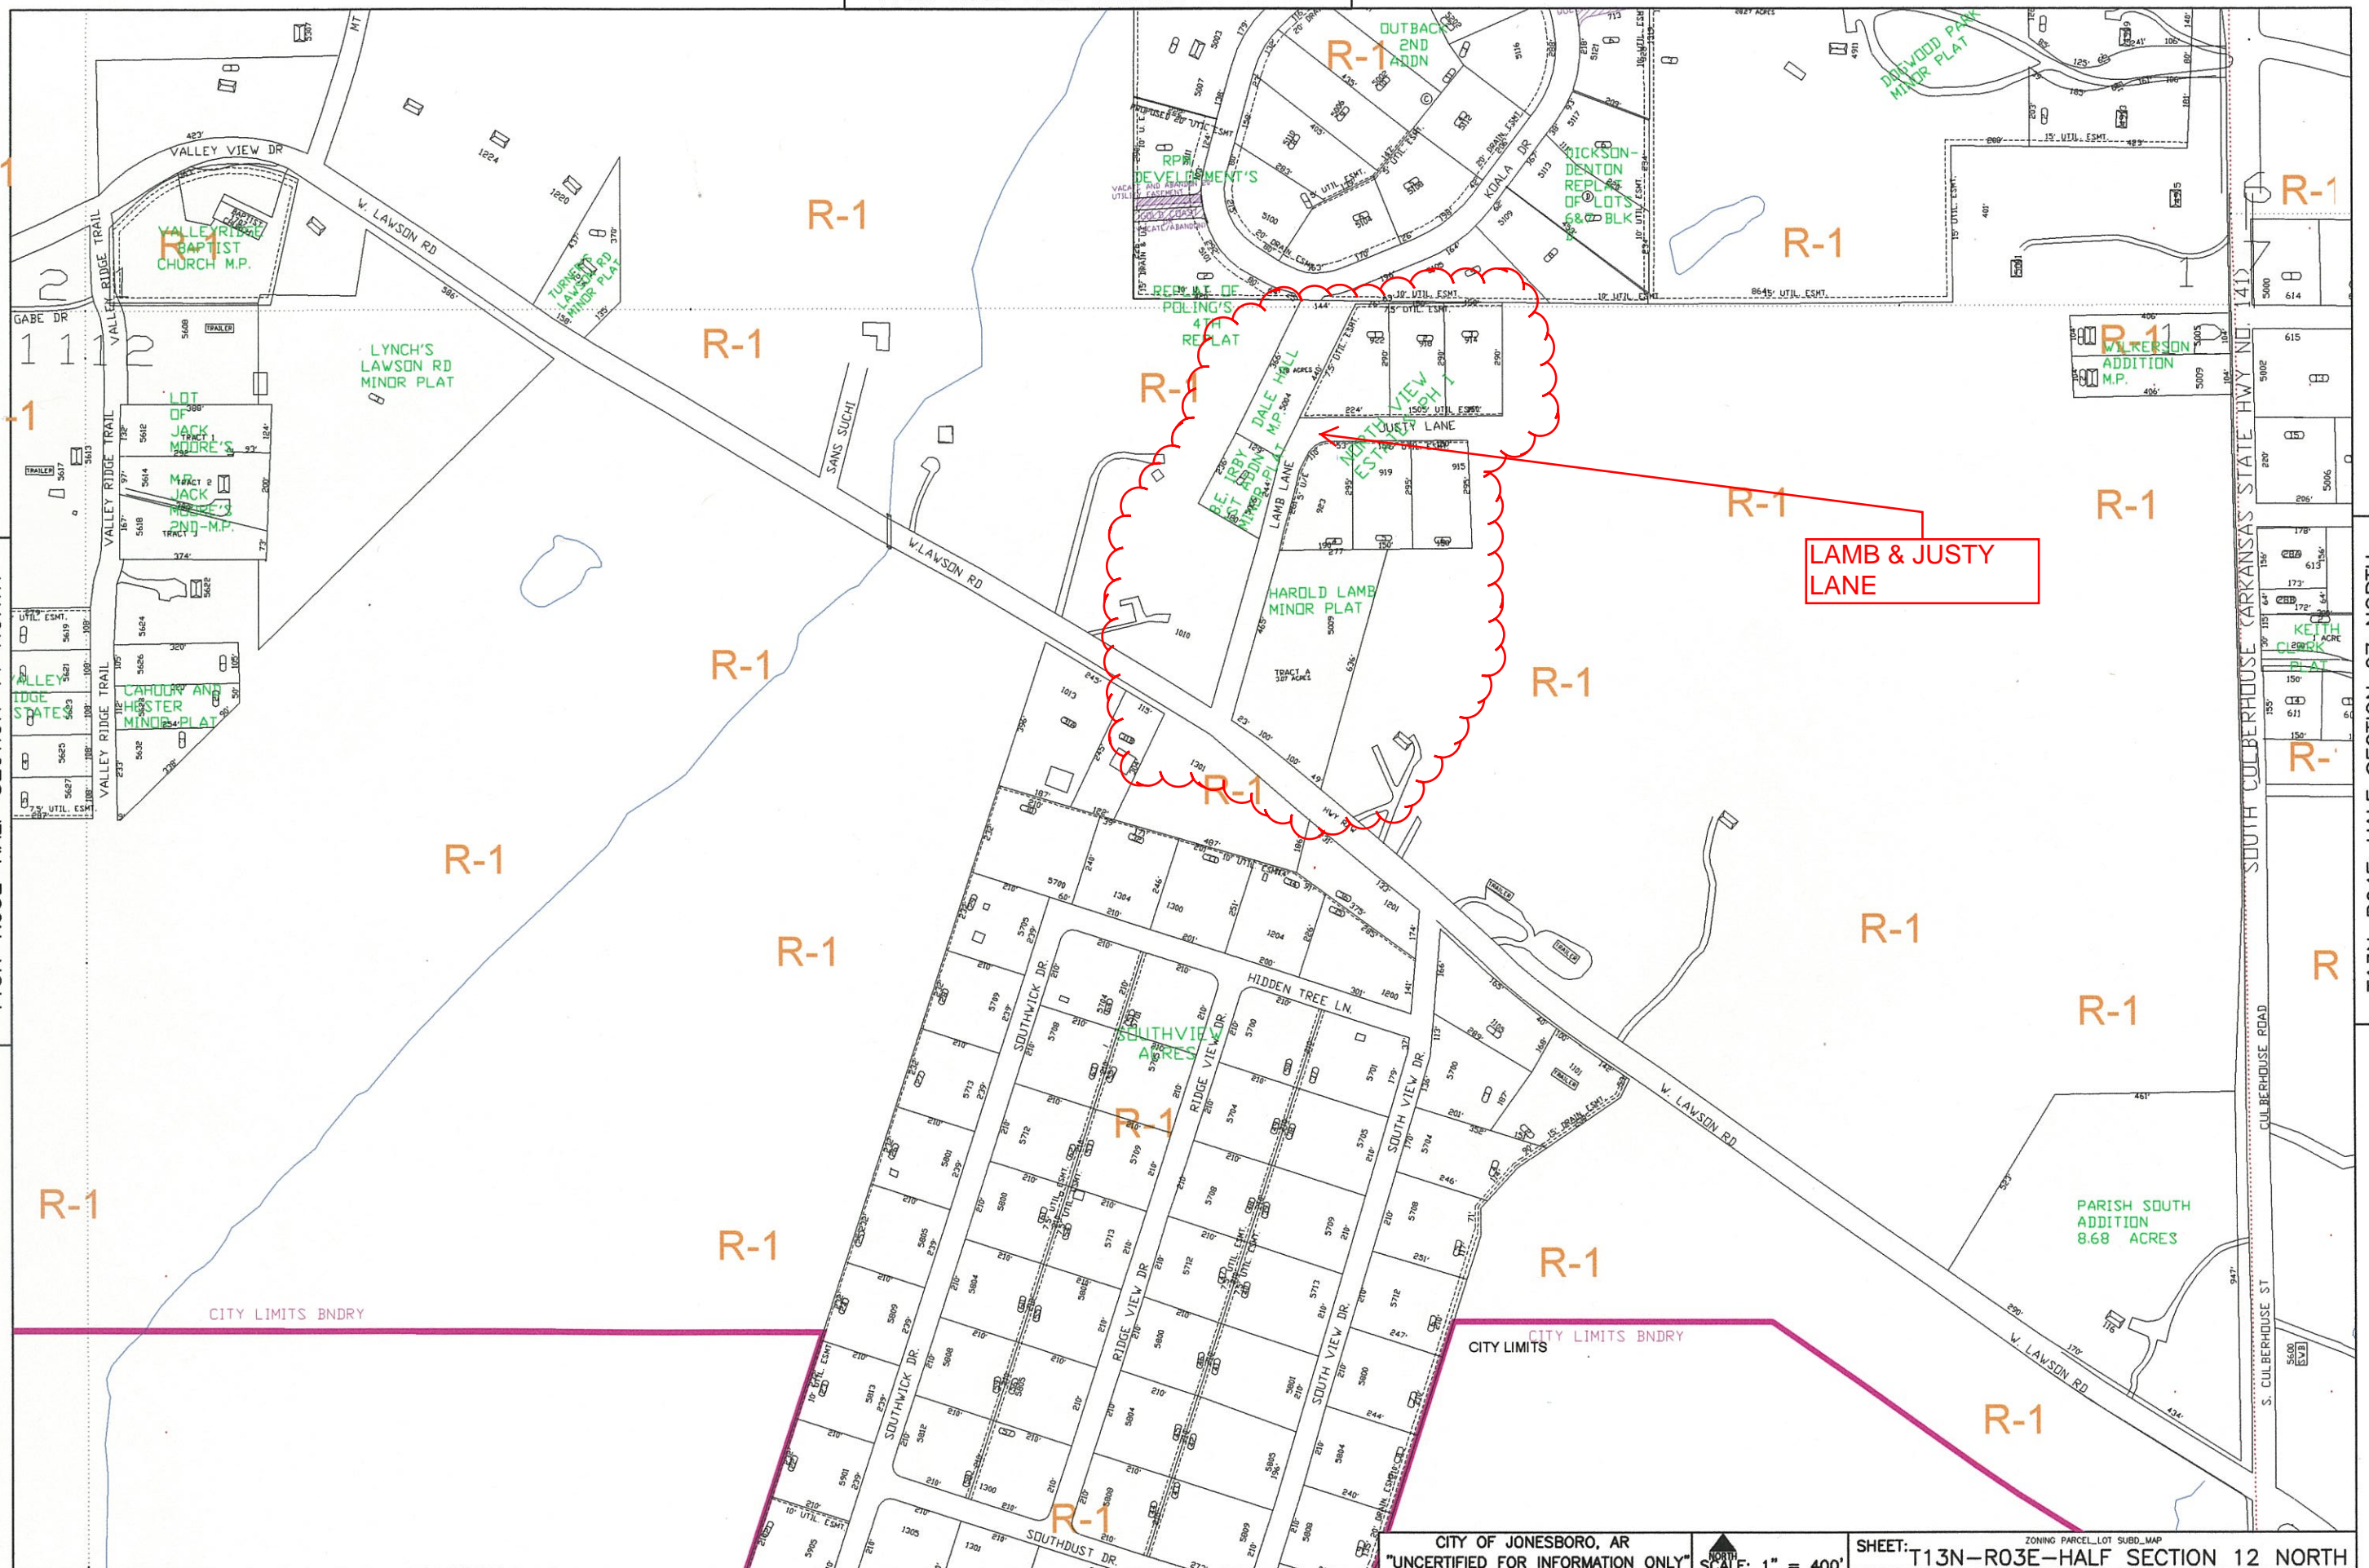

JONESBORO

- Parcels
- Streets
- City Limits

SCALE 1 : 4,572

T13N-R03E-HALF SECTION 01 SOUTH

T13N-R03E-HALF SECTION 11 NORTH

T13N-R04E-HALF SECTION 07 NORTH

T13N-R03E-HALF SECTION 12 SOUTH

CITY OF JONESBORO, AR
 "UNCERTIFIED FOR INFORMATION ONLY" SCALE: 1" = 400'
 SHEET: T13N-R03E-HALF SECTION 12 NORTH