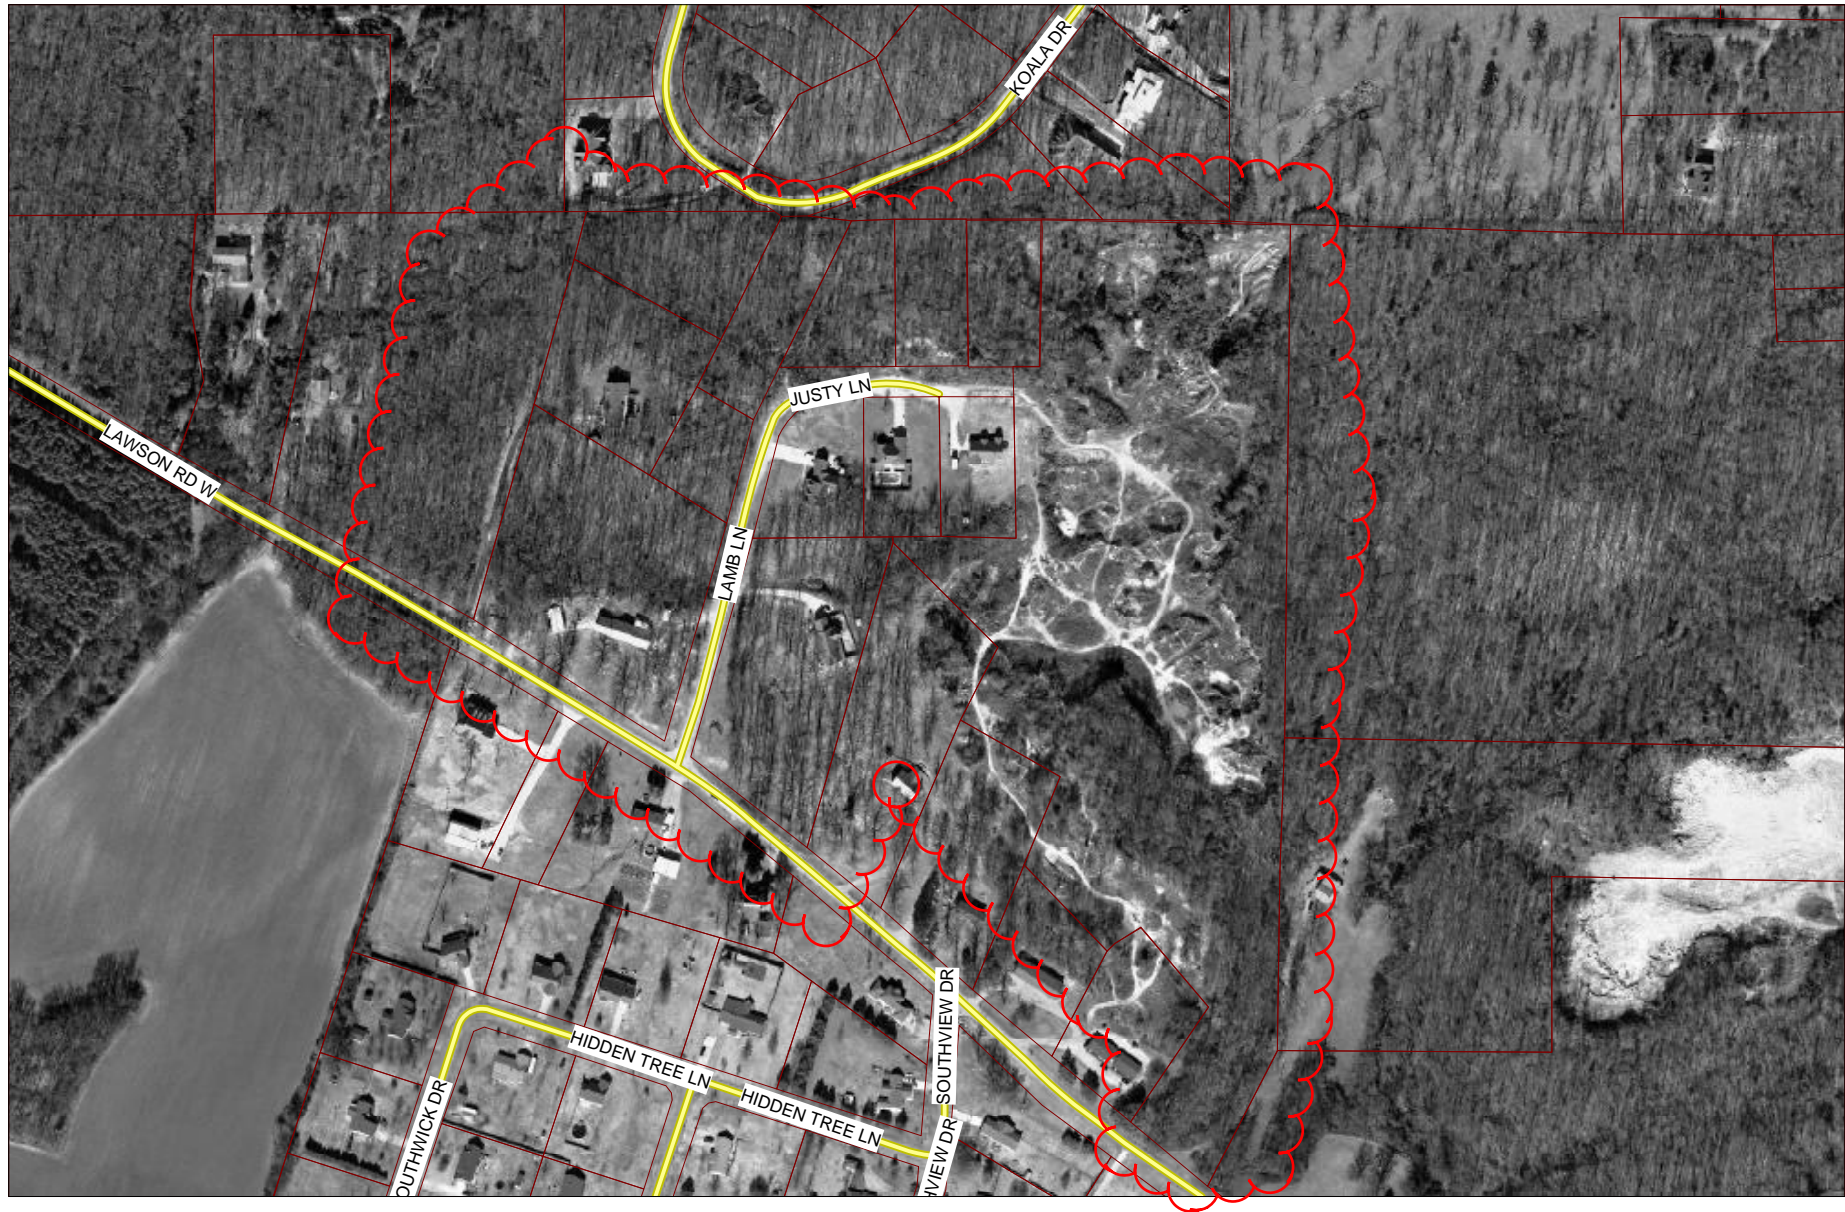

JONESBORO

- Parcels
- Streets
- City Limits

SCALE 1 : 4,572

T13N-R03E-HALF SECTION 01 SOUTH

T13N-R03E-HALF SECTION 11 NORTH

T13N-R04E-HALF SECTION 07 NORTH

T13N-R03E-HALF SECTION 12 SOUTH

CITY OF JONESBORO, AR
 "UNCERTIFIED FOR INFORMATION ONLY" SCALE: 1" = 400'
 SHEET: T13N-R03E-HALF SECTION 12 NORTH