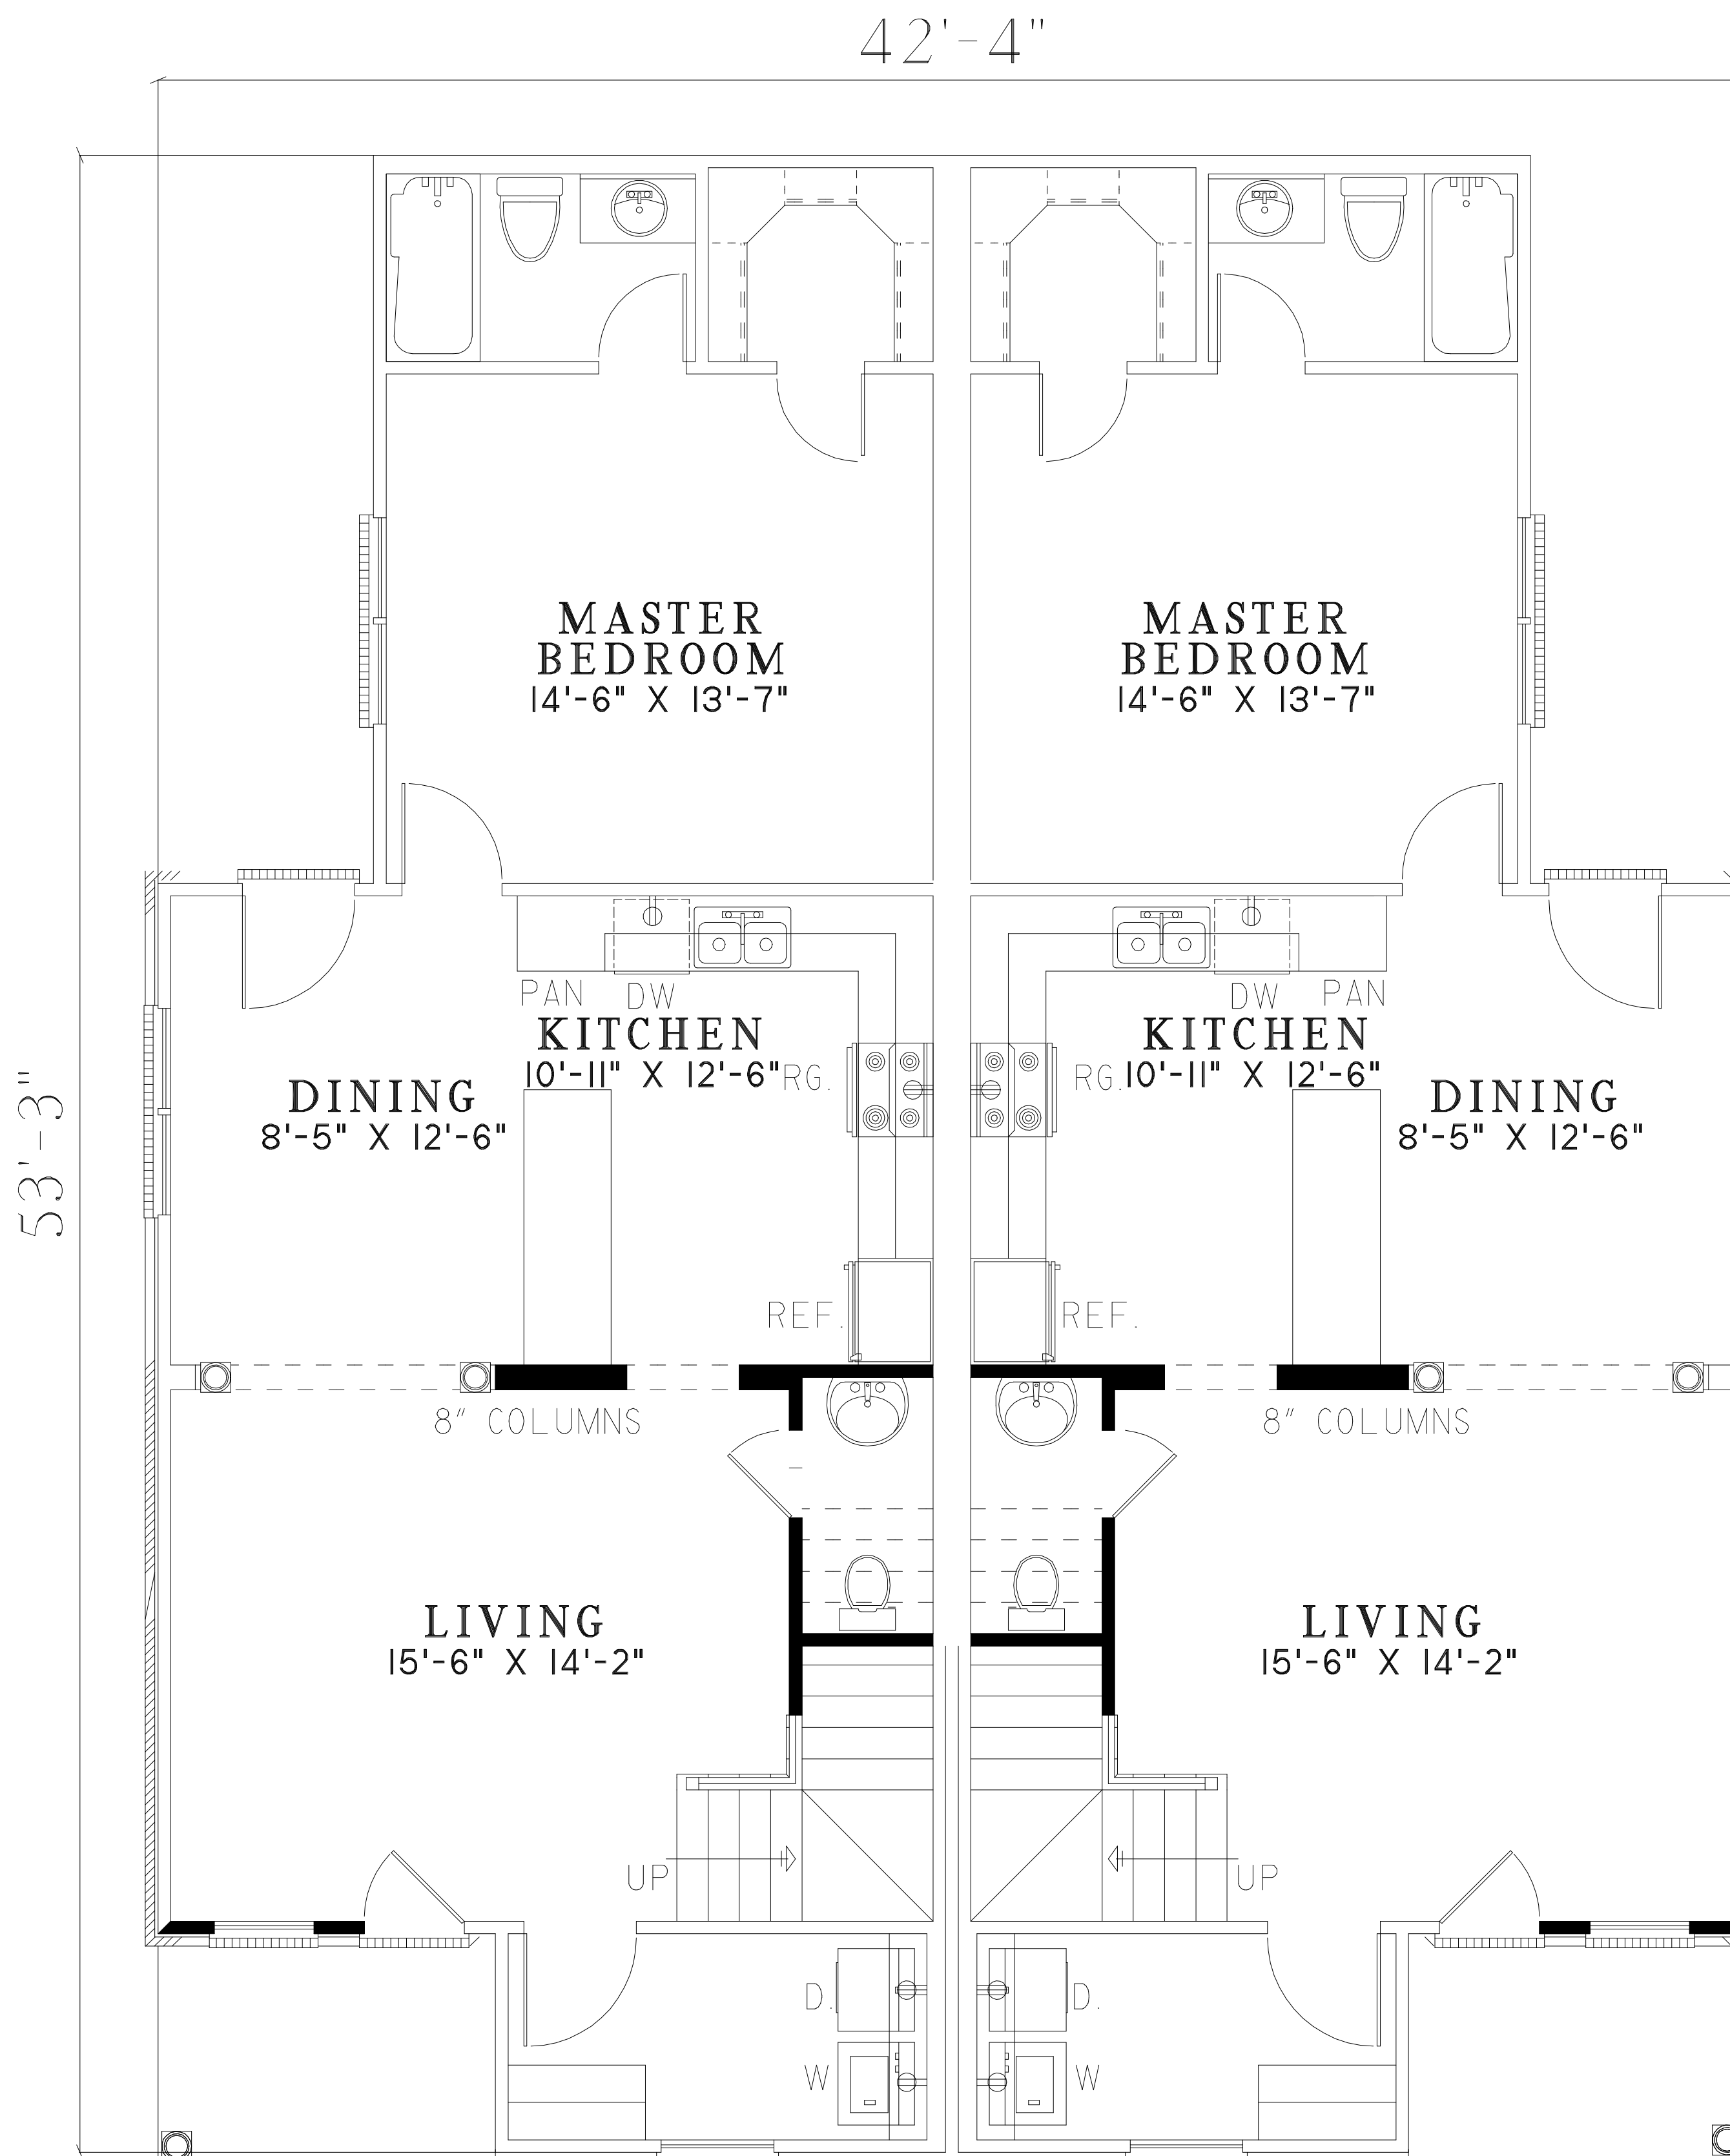

## Upper Floor

## Main Floor

1500 SQ.FT.

EA. UNIT

**Nelson Design Group** LLC  
RESIDENTIAL PLANNERS - DESIGNERS