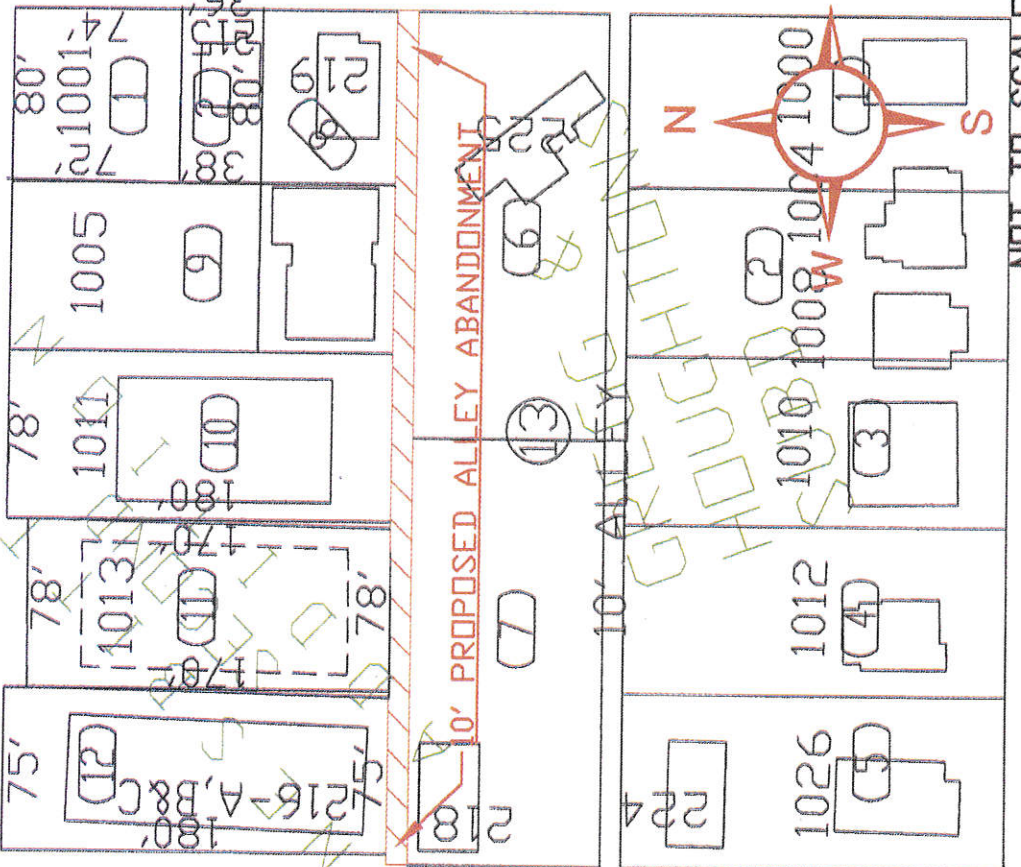

KE AVE

BURKE AVE

12'

NOT TO SCALE

STREET DEDICATION STRIP

10' PROPOSED ALLEY ABANDONMENT

10' ALLEY