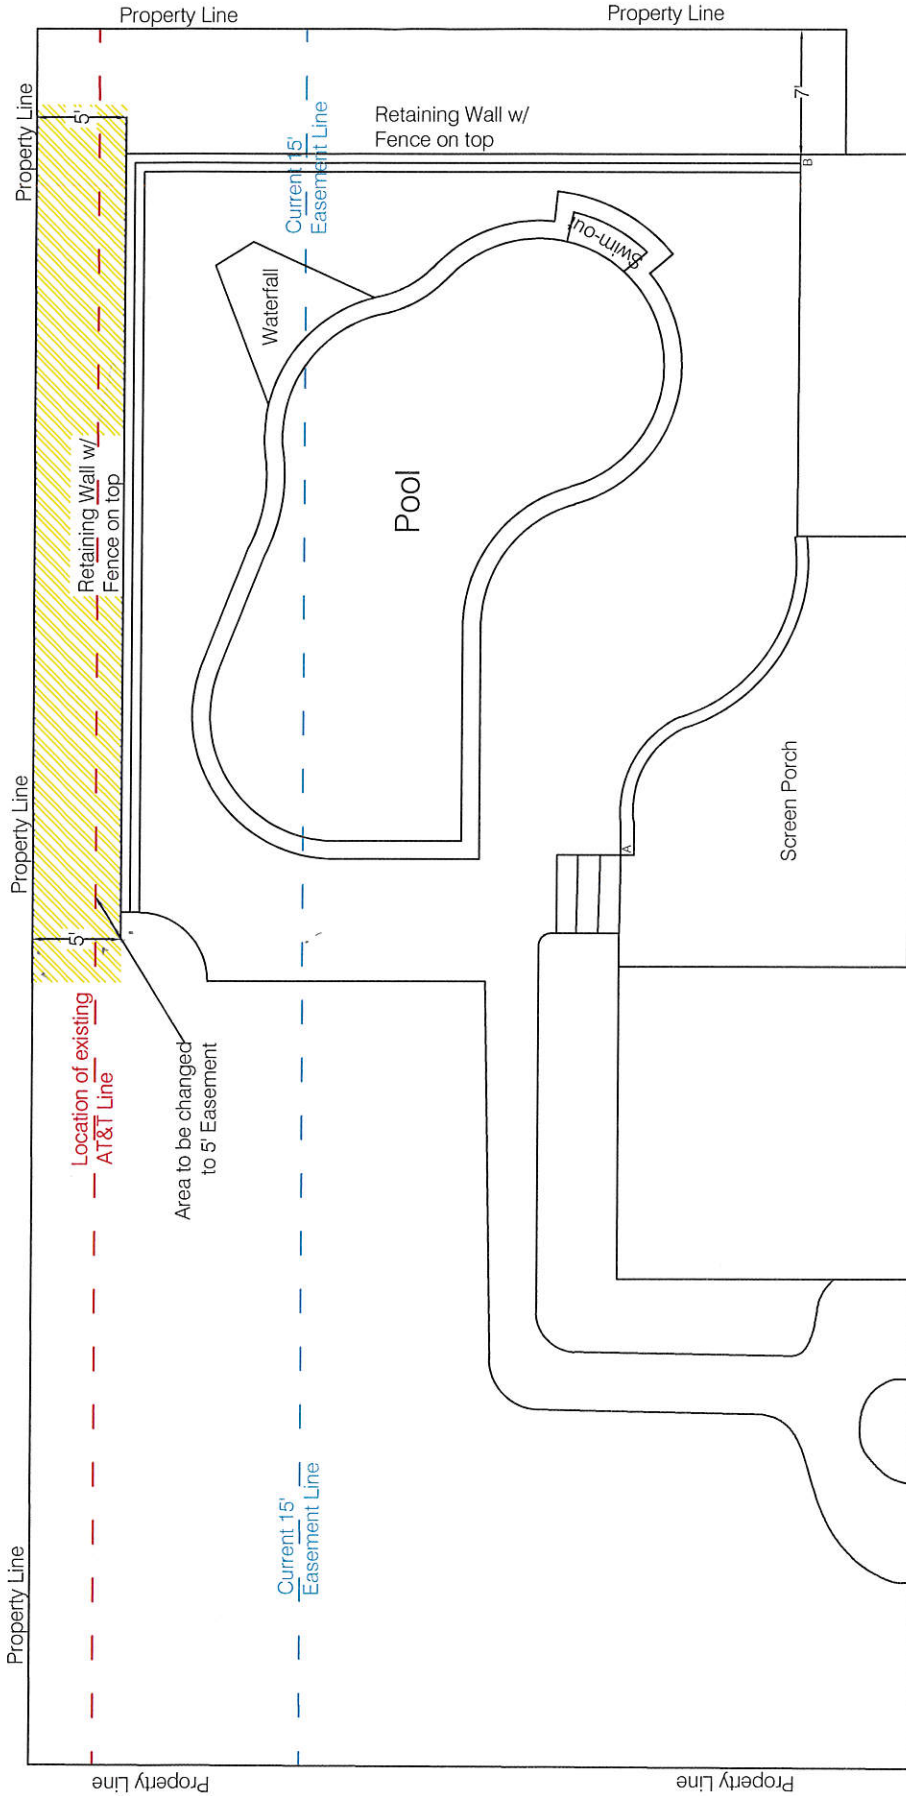

Charles & Melinda Porter

2217 Masters Dr
 Jonesboro, AR 72404

Lot 15
 Block R
 Ridgepointe Country Club
 Phase VI

MASTERS DR. (8" PVC) 3954080
 #2963539

Brewer's Pool & Landscaping Co. Inc.
 6620 Summer Ave
 Memphis, TN 38134
 (901)-377-3059

10.9'

9" 196
 8" 395
 PV

Charles & Melinda Porter

2217 Masters Dr
Jonesboro, AR 72404

Lot 15
Block R
Ridgepointe Country Club
Phase VI

Brewer's Pool & Landscaping Co. Inc.
6620 Summer Ave
Memphis, TN 38134
(901)-377-3059

Scale: $\frac{3}{32}$ " = 1'0"
Date: 8-11-2016