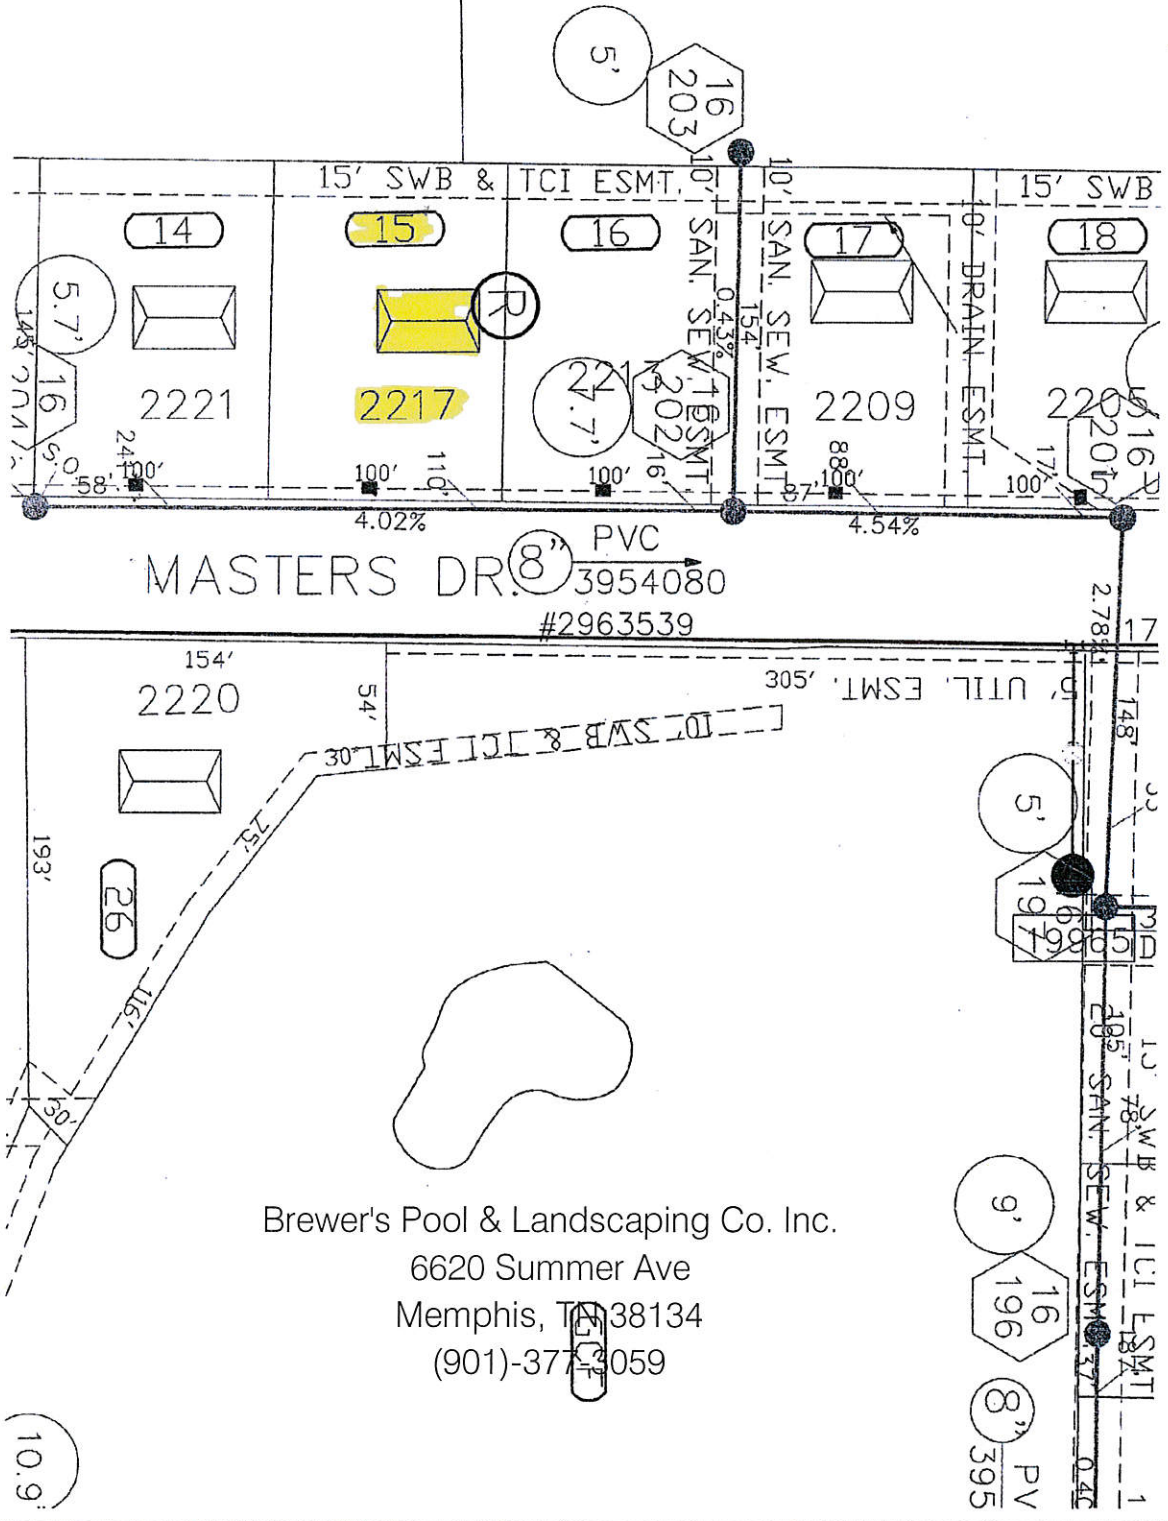

Charles & Melinda Porter

2217 Masters Dr
 Jonesboro, AR 72404

Lot 15
 Block R
 Ridgepointe Country Club
 Phase VI

MASTERS DR. (8" PVC) 3954080
 #2963539

Brewer's Pool & Landscaping Co. Inc.
 6620 Summer Ave
 Memphis, TN 38134
 (901)-377-3059

10.9'

9" 196
 8" 395
 PV

Charles & Melinda Porter

2217 Masters Dr
Jonesboro, AR 72404

Lot 15
Block R
Ridgepointe Country Club
Phase VI

Brewer's Pool & Landscaping Co. Inc.
6620 Summer Ave
Memphis, TN 38134
(901)-377-3059

Scale: $\frac{3}{32}$ " = 1'0"
Date: 8-11-2016