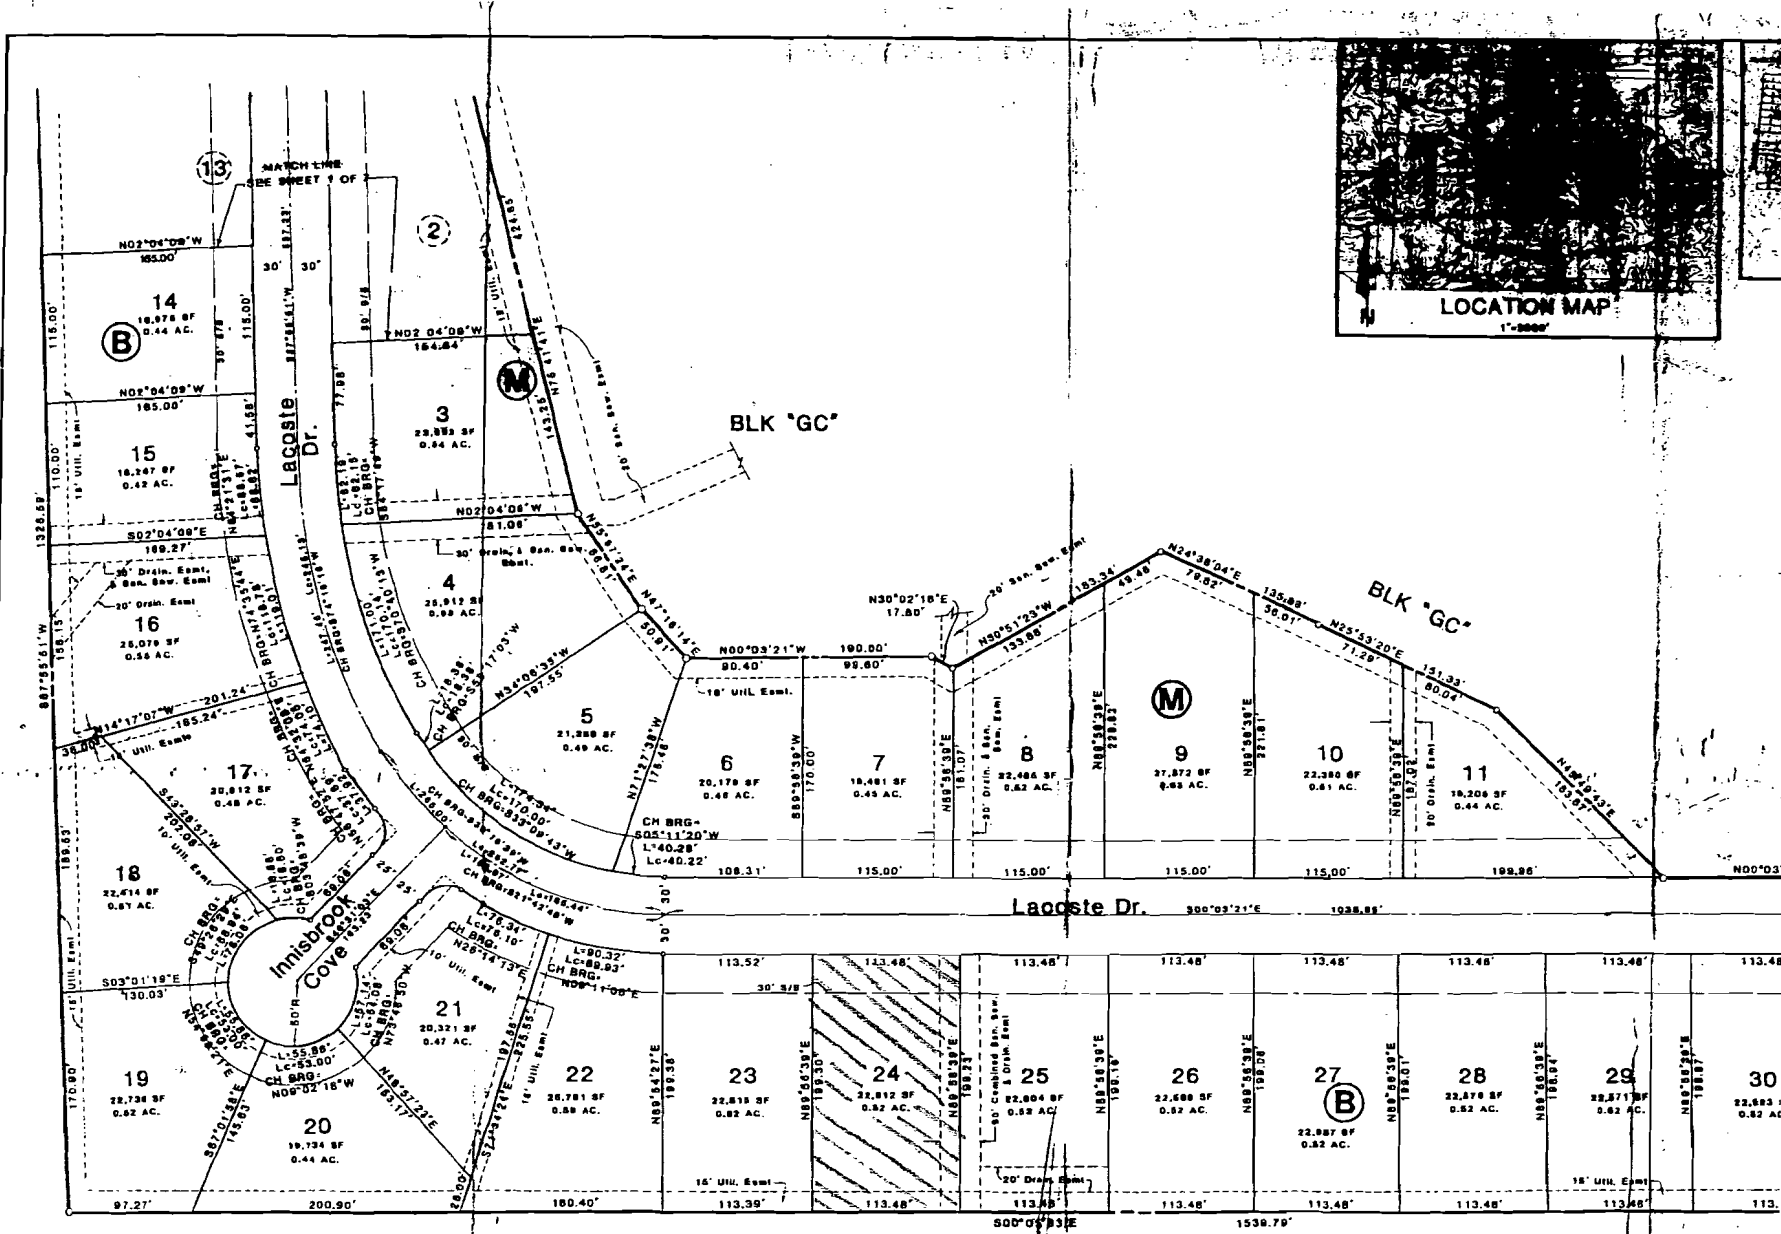

LOCATION MAP  
1"=2000'

# RidgePointe Country Club

## PHASE III REVISED

JONESBORO, ARKANSAS

REVISED:  
REVISED:  
REVISED:

THE SOUTH 5.00' OF THE NORTH 15.00' OF LOT 24, BLOCK B, RIDGE POINTE, PHASE III REVISED, OF JONESBORO, ARKANSAS, LYING WEST OF A 15.00' UTILITY EASEMENT ALONG THE EAST LINE OF AFORESAID LOT 24.