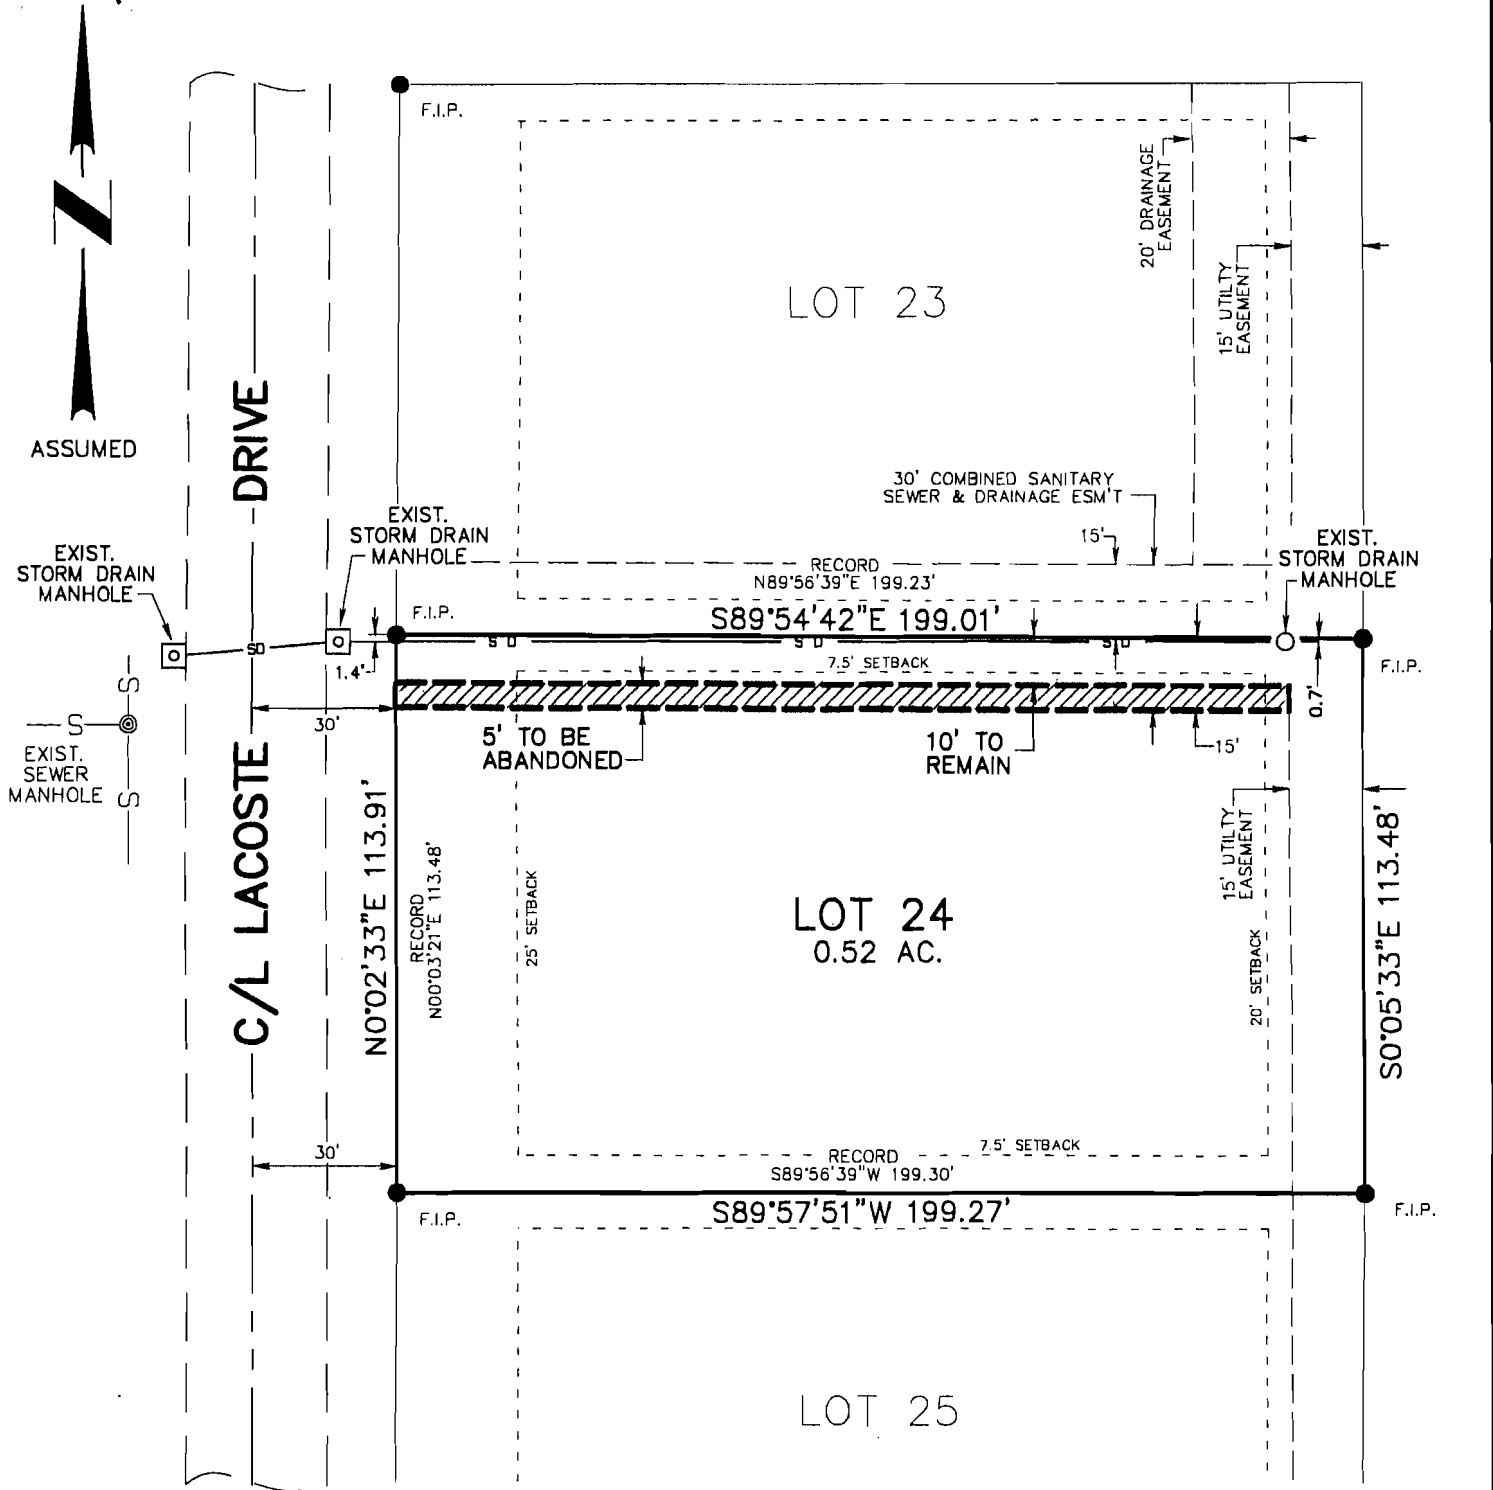

LOCATION MAP  
1"=2000'

## PHASE III REVISED

JONESBORO, ARKANSAS

REVISED:  
REVISED:  
REVISED:

THE SOUTH 5.00' OF THE NORTH 15.00' OF LOT 24, BLOCK B, RIDGE POINTE, PHASE III REVISED, OF JONESBORO, ARKANSAS, LYING WEST OF A 15.00' UTILITY EASEMENT ALONG THE EAST LINE OF AFORESAID LOT 24.