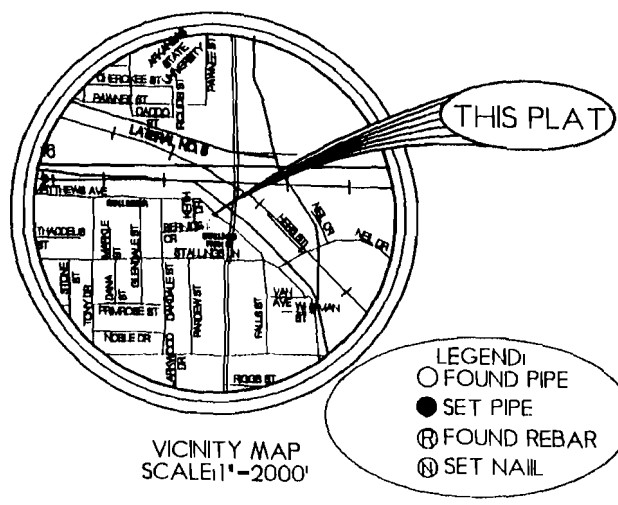

DISCOVERY ISLAND III 2ND REPLAT OF

LOT 1 OF DISCOVERY ISLAND III REPLAT AND LOTS 2, 3 AND 21 OF BLOCK "B" OF STALLINGS 5TH ADDITION TO THE CITY OF JONESBORO, ARKANSAS.

- LEGEND:
- FOUND PIPE
 - SET PIPE
 - ⊗ FOUND REBAR
 - ⊙ SET NAIL

	TROY L. SHEETS SURVEYING "WE SURVEY THE EARTH" 205 WARNER * P.O. BOX 1672 JONESBORO, ARKANSAS 72403 PH 501/935-2630 FAX 501/935-1263	
	CLIENT: DISCOVERY ISLAND DATE: 11-18-96 REV. DATE: 12-10-96	DRAWN BY: CWD SCALE: 1" = 40' 96179