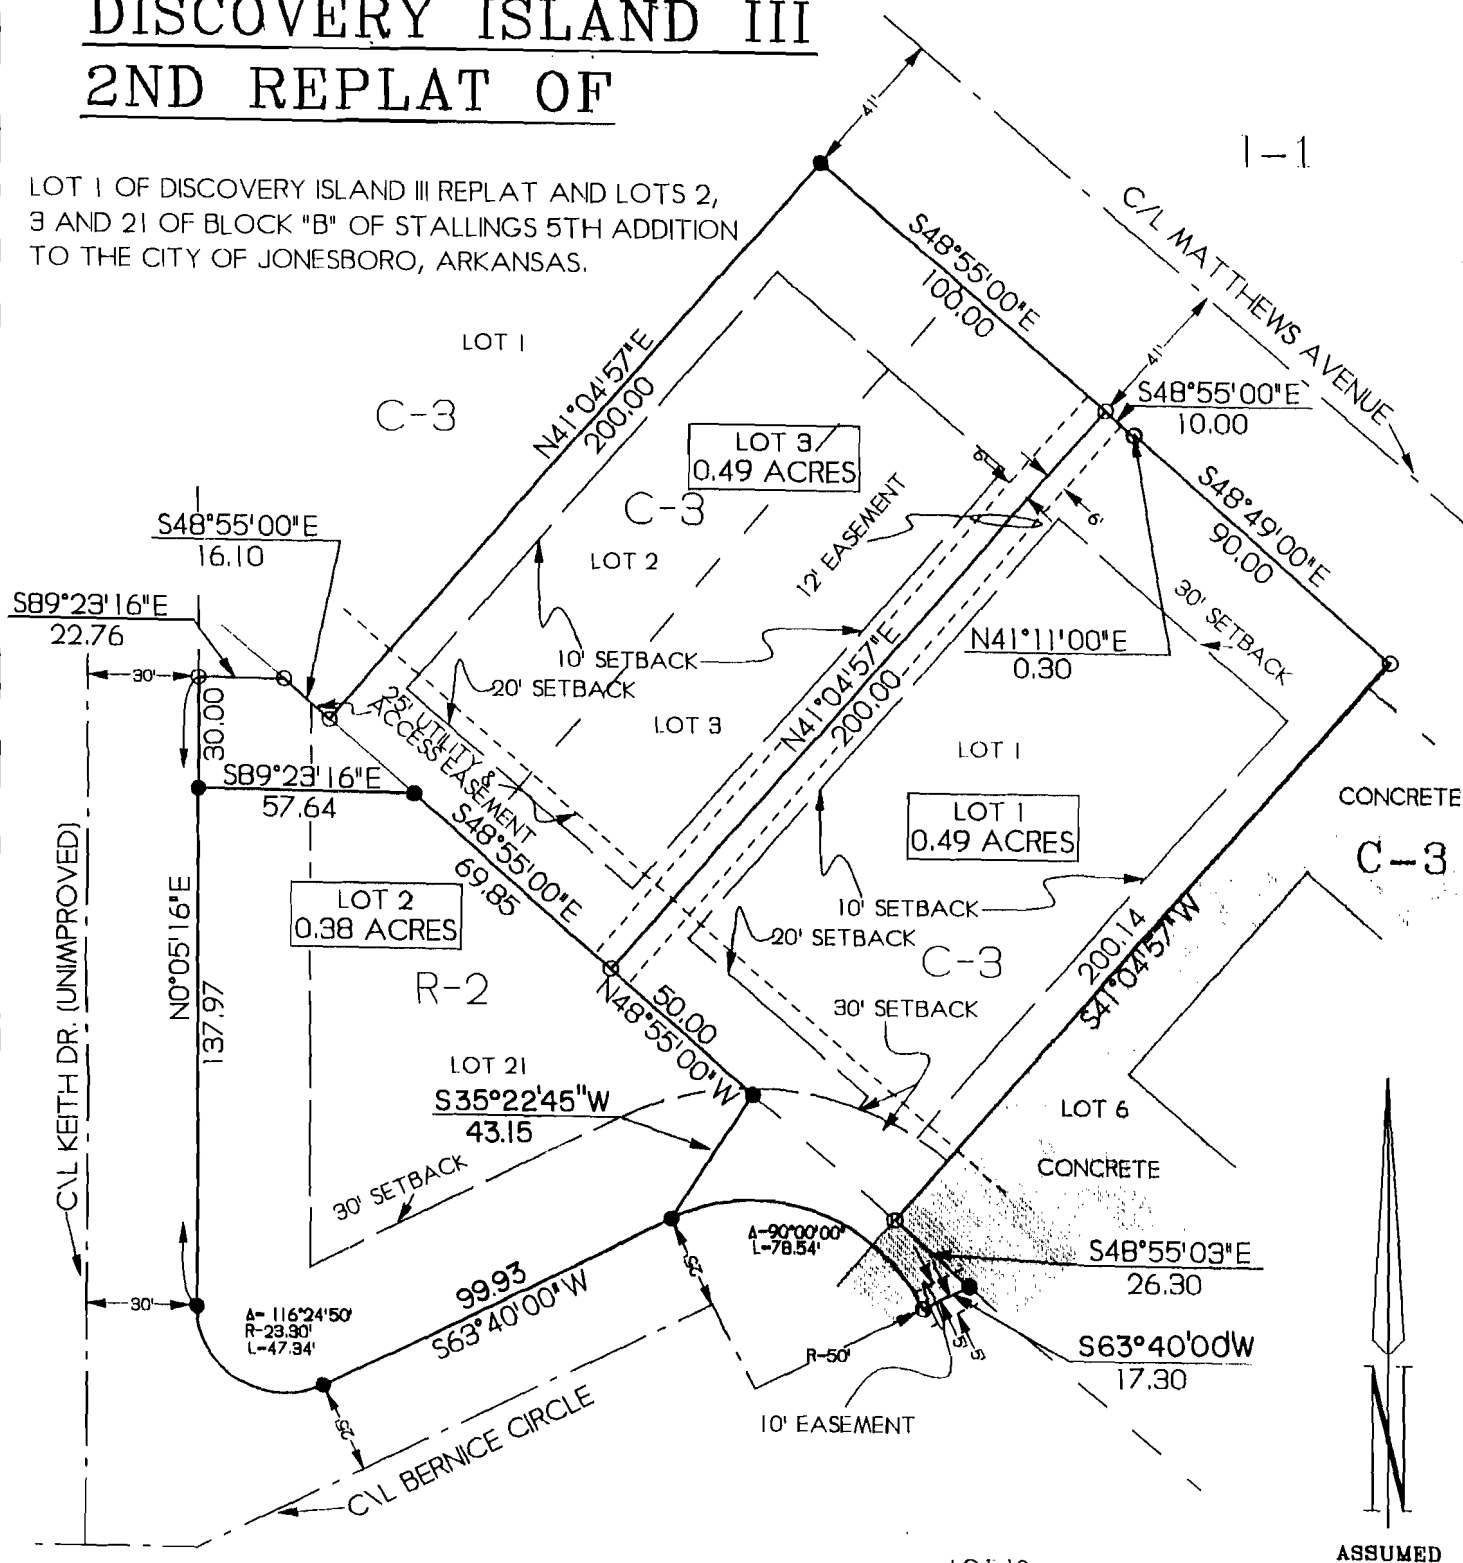

DISCOVERY ISLAND III 2ND REPLAT OF

LOT 1 OF DISCOVERY ISLAND III REPLAT AND LOTS 2, 3 AND 21 OF BLOCK "B" OF STALLINGS 5TH ADDITION TO THE CITY OF JONESBORO, ARKANSAS.

- LEGEND:
- FOUND PIPE
 - SET PIPE
 - ⊗ FOUND REBAR
 - ⊙ SET NAIL

	TROY L. SHEETS SURVEYING "WE SURVEY THE EARTH" 205 WARNER * P.O. BOX 1672 JONESBORO, ARKANSAS 72403 PH 501/935-2630 FAX 501/935-1263	
	CLIENT: DISCOVERY ISLAND DATE: 11-18-96 REV. DATE: 12-10-96	DRAWN BY: CWD SCALE: 1" = 40' 96179