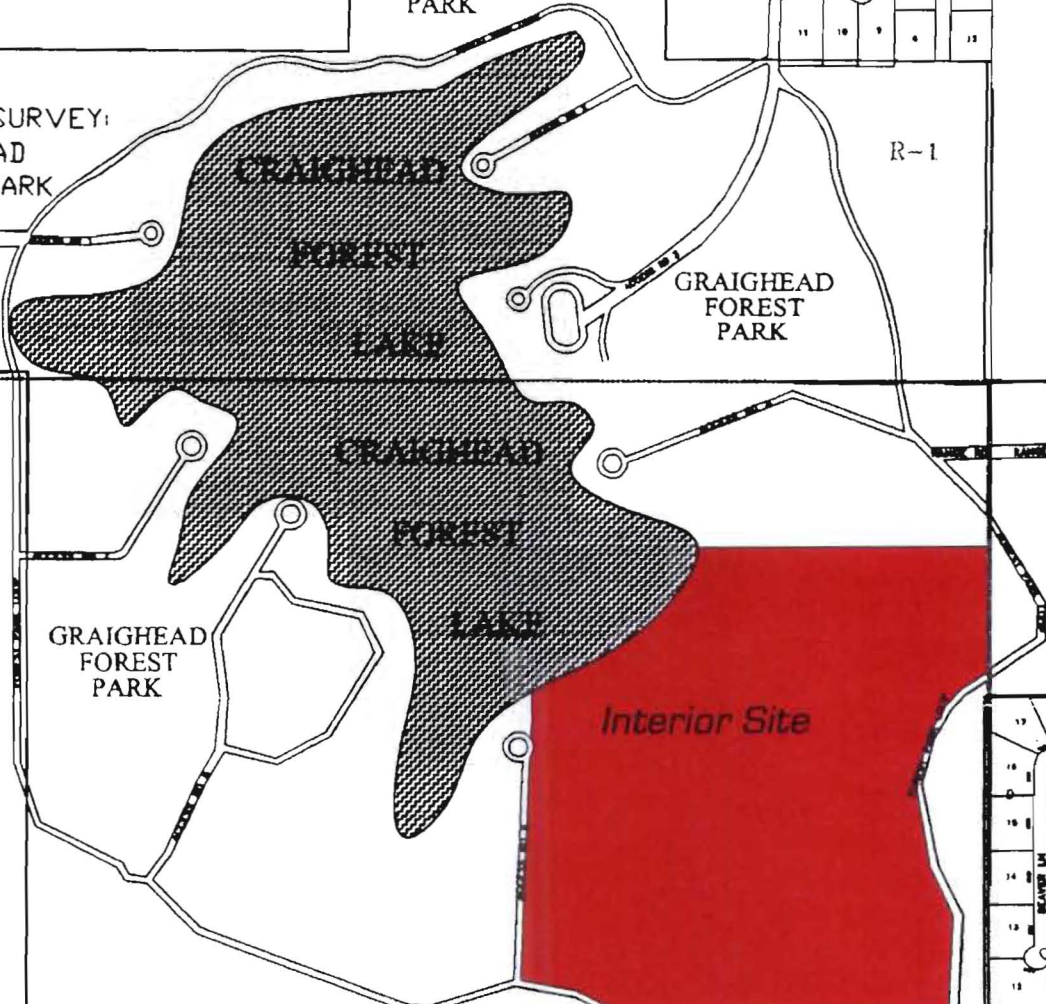

612 ACRES
MORE OR LESS

R-1

GRAIGHEAD
FOREST
PARK

POWELL
CEMETERY

BOUNDRY/SURVEY:
CRAIGHEAD
FOREST PARK

R-1

GRAIGHEAD
FOREST
PARK

GRAIGHEAD
FOREST
PARK

CRAIGHEAD
FOREST
LAKE

Interior Site

R-1

R-1

Southern Site

City Limits of Jonesboro

R-1

*Explore possibility of
acquiring flat Delta land.*

*Explore
possibility
of acquiring
this 6 acres.*