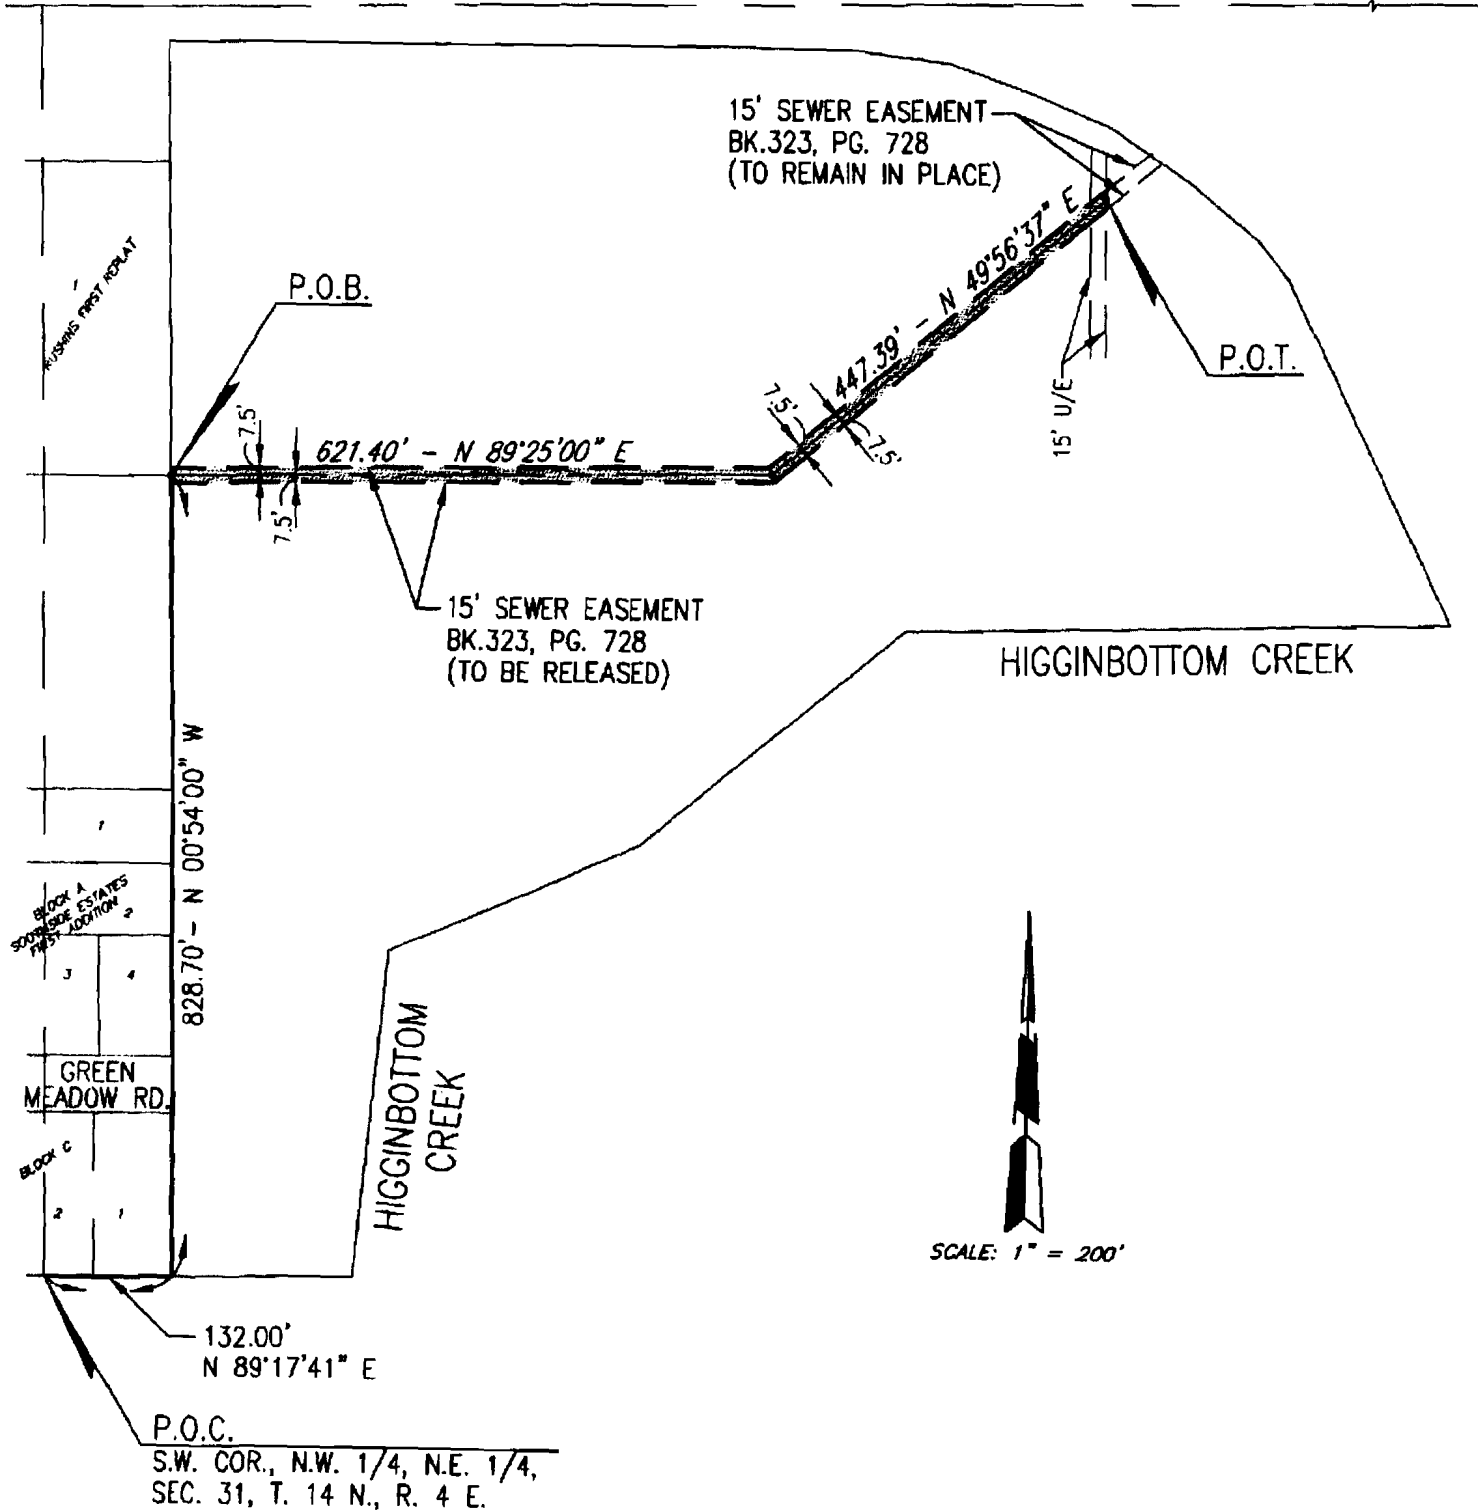

EXHIBIT "A" (2 of 2)

LEGAL DESCRIPTION  
THE HOME DEPOT  
JONESBORO, ARKANSAS  
RELEASE OF 15' SEWER EASEMENT  
(BK. 323, PG. 728)

PARKER ROAD

MARCH 12, 2003