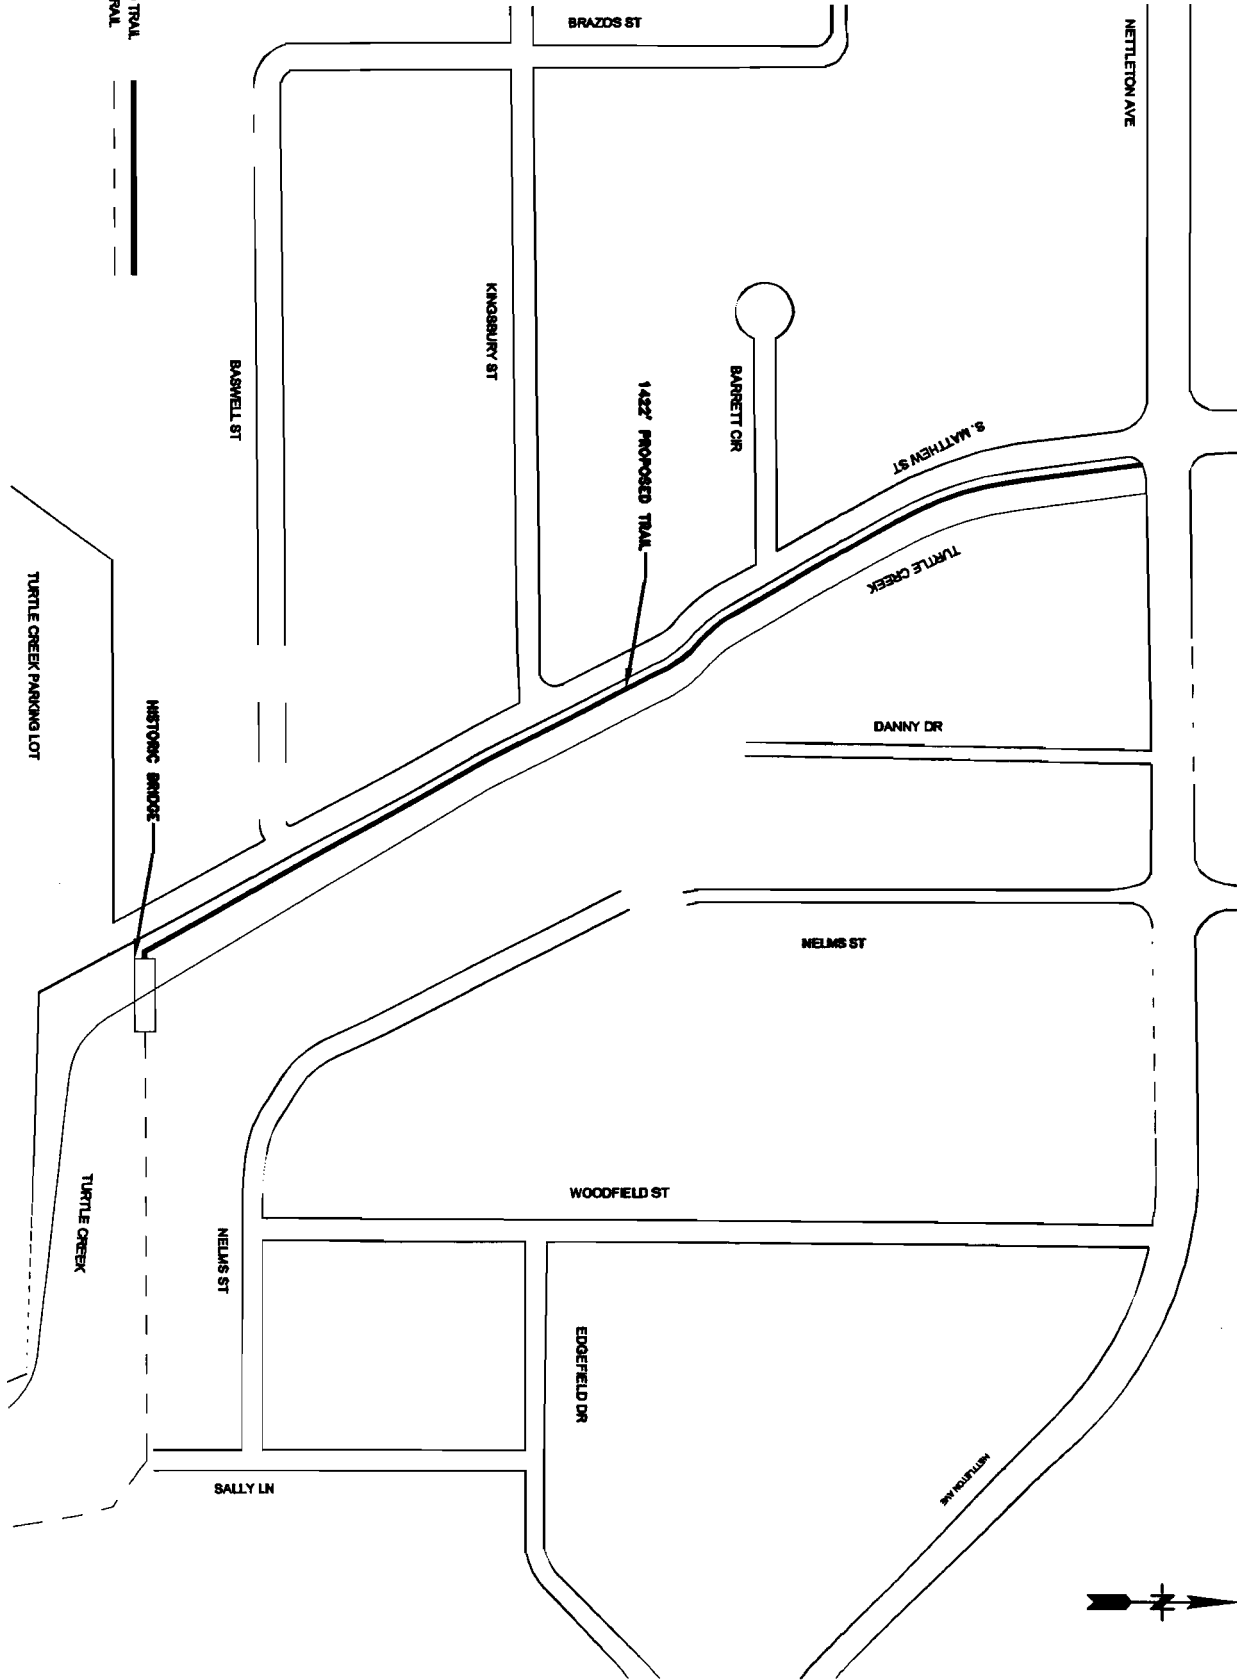

LEGEND:
 PROPOSED TRAIL
 EXISTING TRAIL

2114 EAST MATHEWS
 JONESBORO, ARKANSAS 72401
 (870) 972-8816
 FAX (870) 982-0432

TEXARKANA • JONESBORO • HOT SPRINGS

TURTLE CREEK GREENWAY PHASE I SECTION V

Scale
 N.T.S.