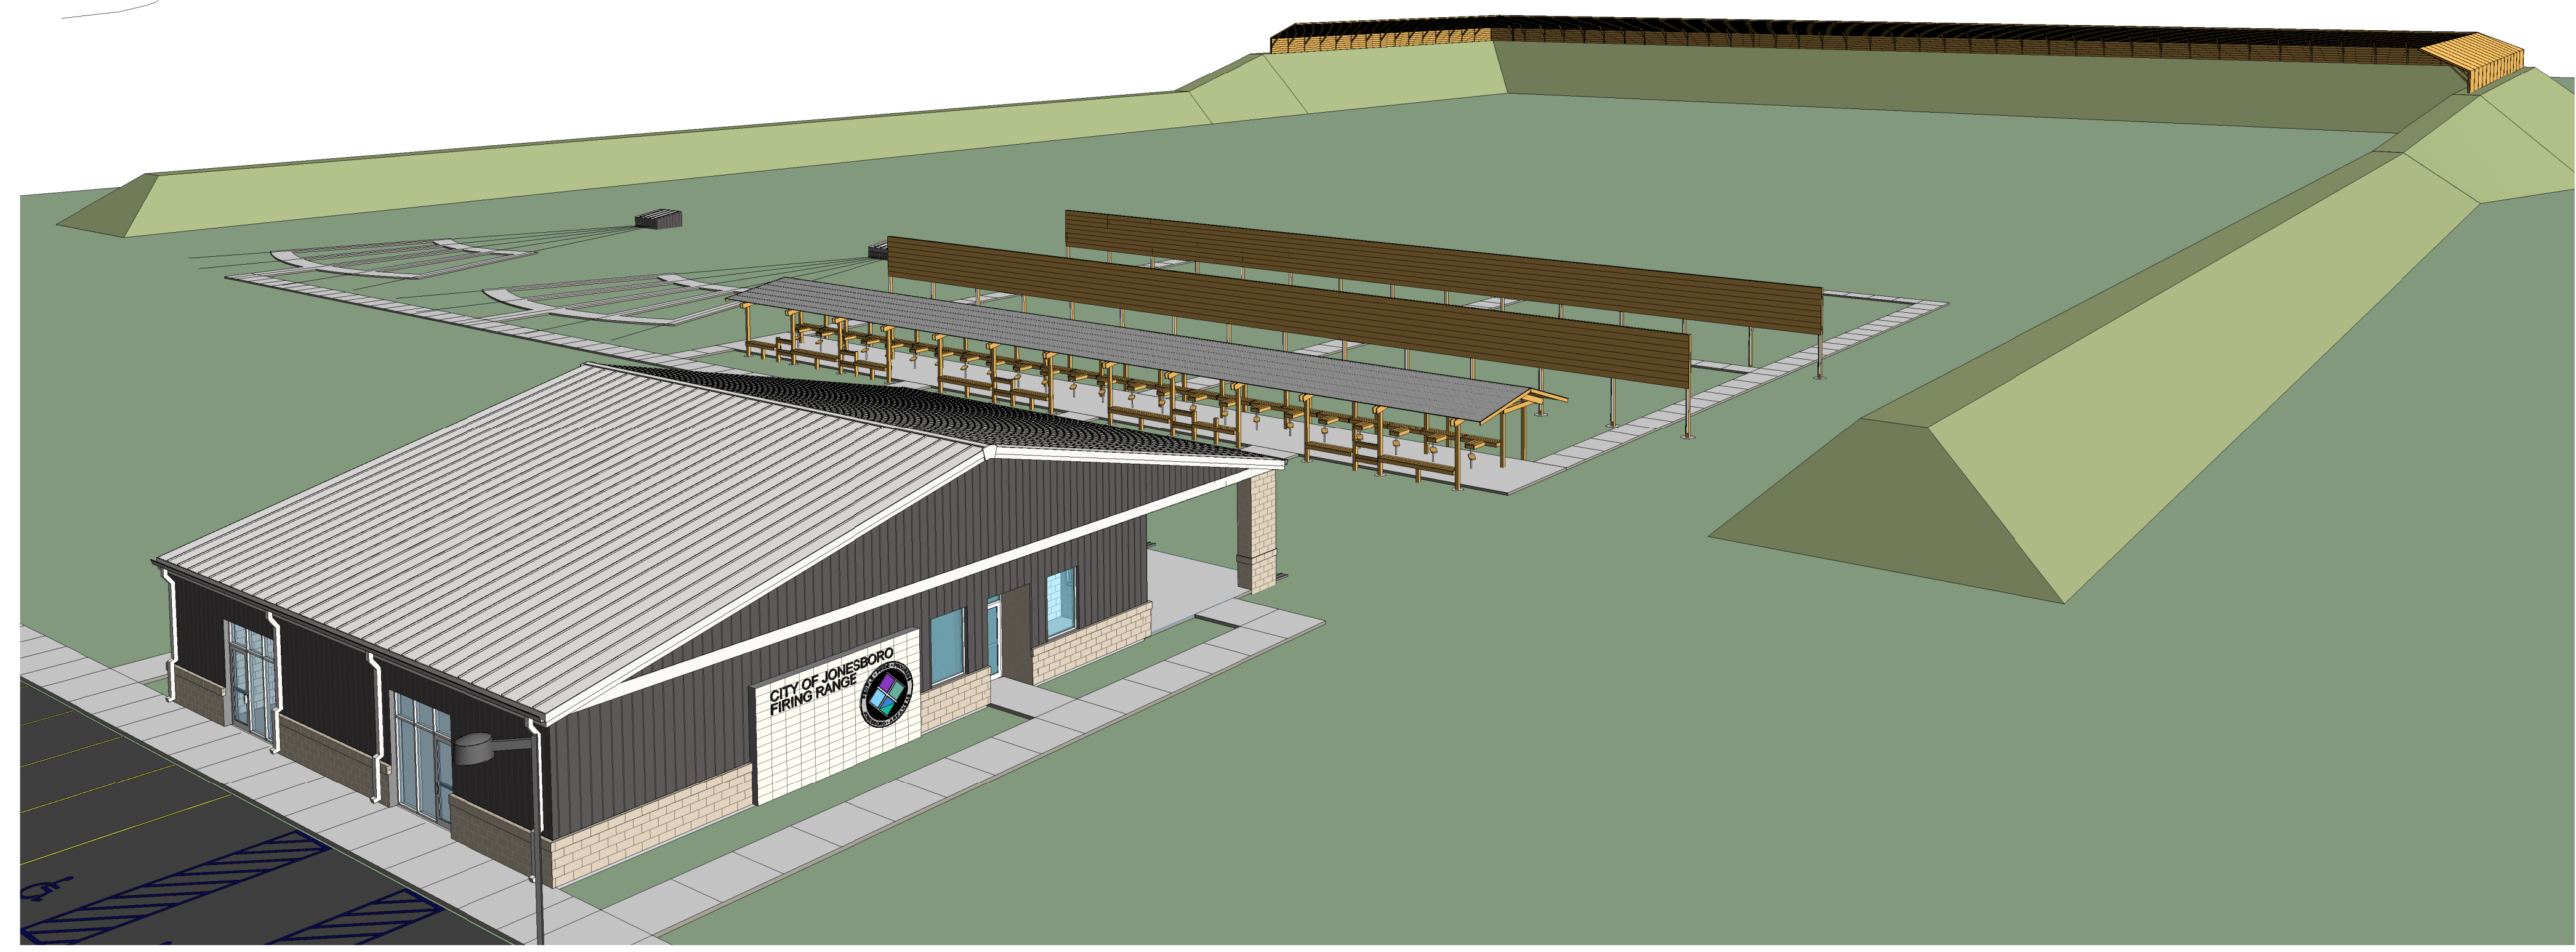

overall site plan
 SCALE: 1" = 80'-0"

view from northwest

Proposed Firing Range Facility
City of Jonesboro
 Jonesboro, Arkansas