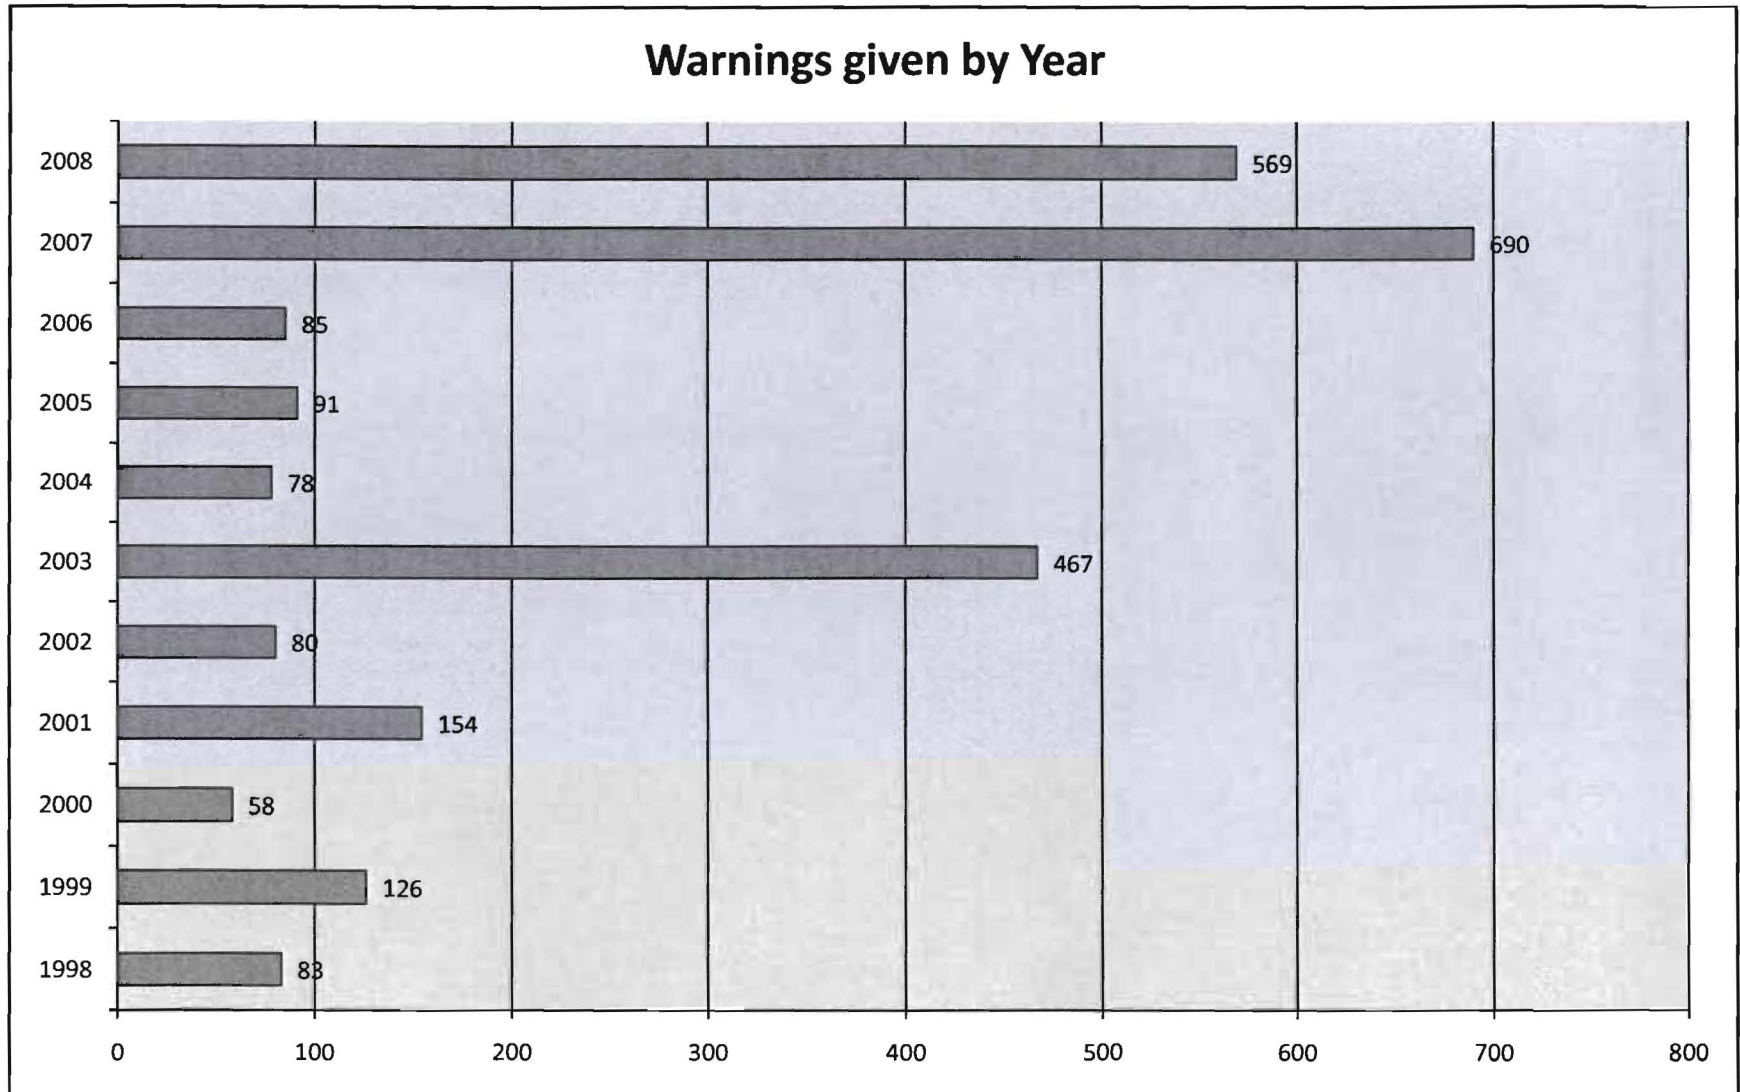

Animal Control Statistics

1998-2008

Dogs Picked up by year

Animal Control Statistics

1998-2008

Adopted by Year

Animal Control Statistics

1998-2008

Sent to Rescue by Year

Animal Control Statistics

1998-2008

10-7s picked up by Year

Animal Control Statistics

1998-2008

Dog Bites by Year

Animal Control Statistics

1998-2008

Trap Calls by Year

Animal Control Statistics

1998-2008

Animal Control Statistics

1998-2008

Animal Control Statistics

1998-2008

Activities/Complaints by Year

Animal Control Statistics

1998-2008

Euthanized by Year

Animal Control Statistics

January-June 2009