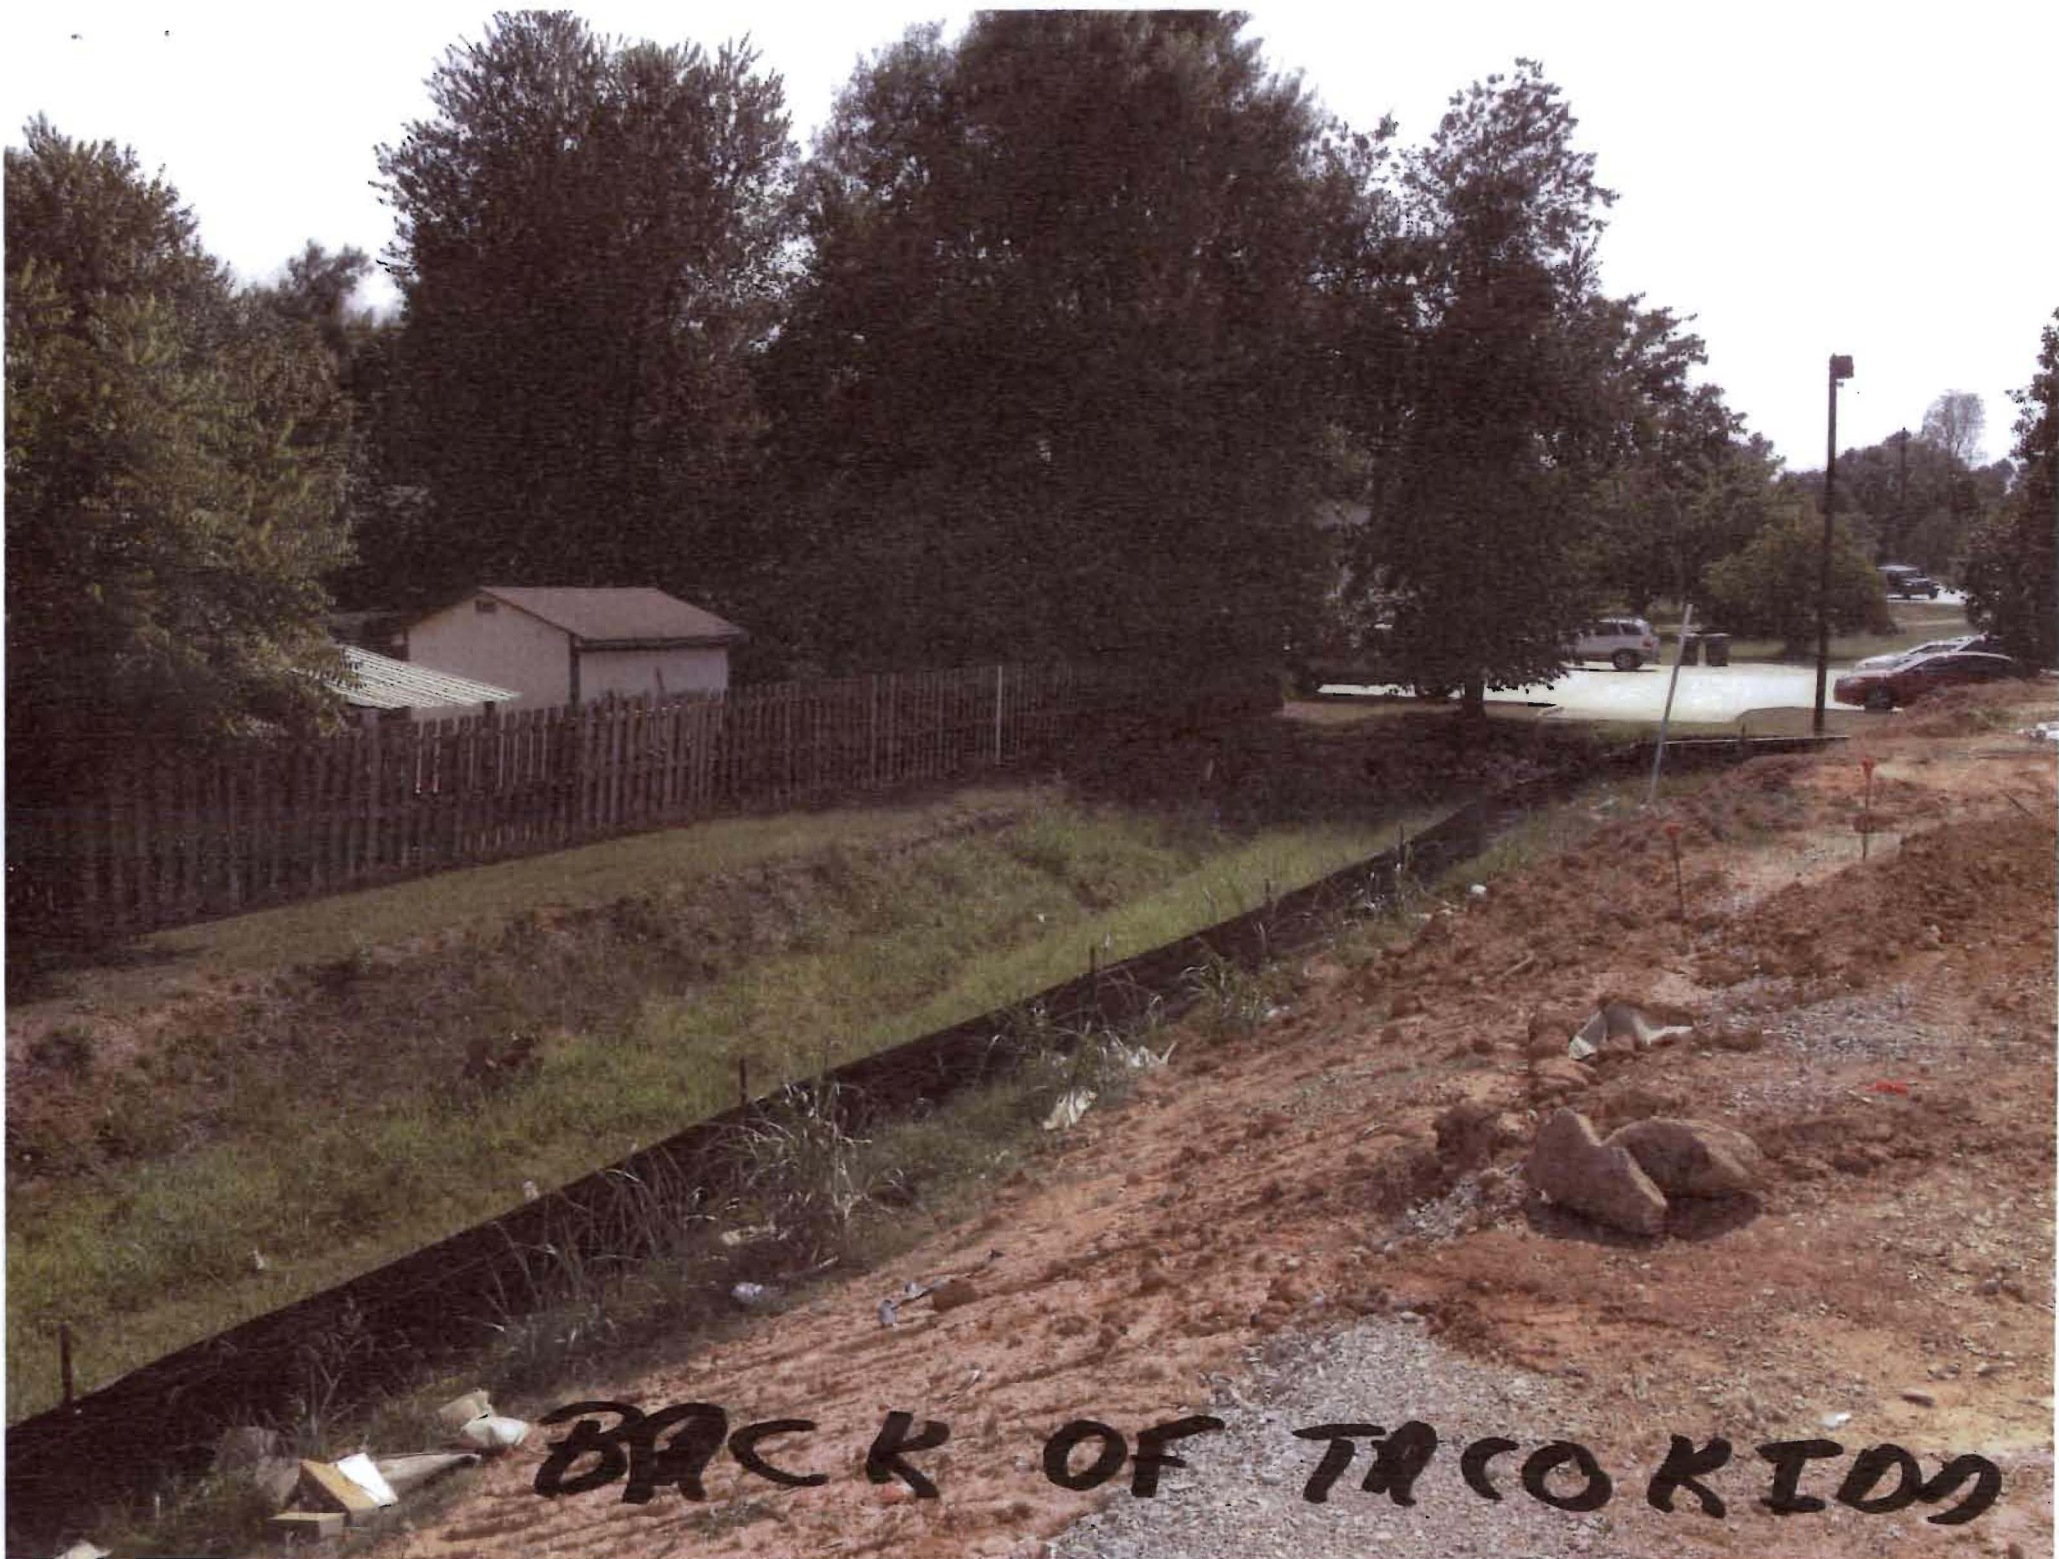

FRONT OF TACO KIDD

FRONT OF TACO KIDD

TACO KIDD & EYE CARE

BACK OF
TACO KIDD

BACK OF TACO RIDD

BACK OF TACO KIDS

DITCH BEHIND T. R.

A photograph of a construction site. In the foreground, a dark, sloping embankment or foundation is visible. A sign is planted in the ground, reading "BACK OF C-3 AGAINST SUBDIVISION" in large, bold, black letters. The sign is supported by a single vertical post. The background shows a large, cleared area of land with a pile of grey material (possibly gravel or sand) in the center. A line of trees is visible in the distance under a cloudy sky.

**BACK OF C-3 AGAINST
SUBDIVISION**

BACK OF C-3

BACK OF C-3 AGAINST
SUBDIVISION - SOUTH
VIEW