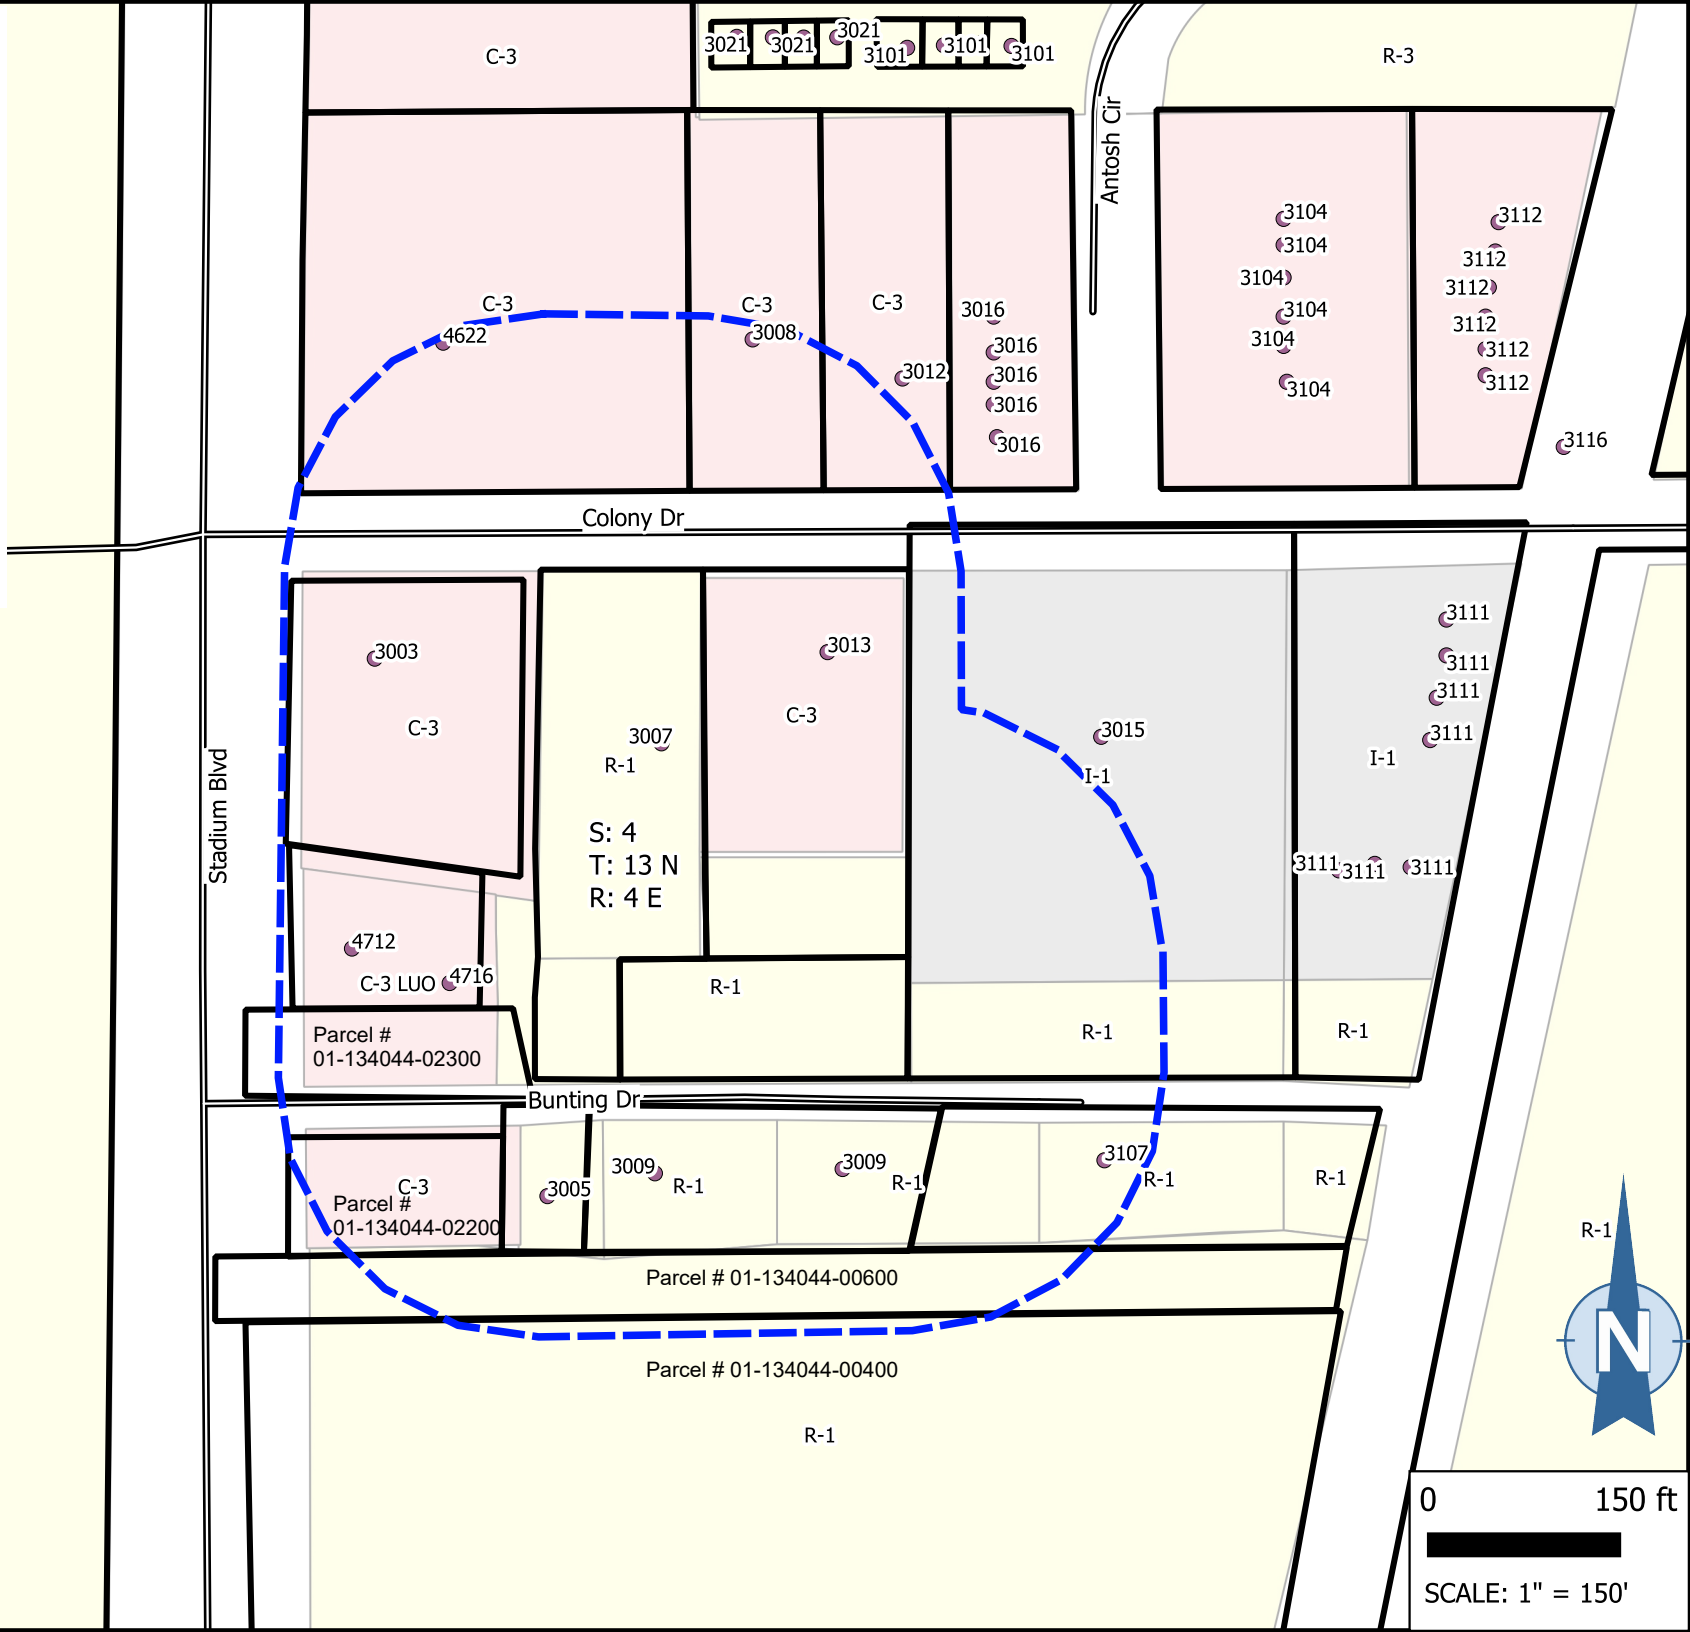

LEGEND

-  Rezoning Boundary
-  200' Notification Limits
-  Road Centerline
-  Parcel Outline
-  Address

- Zoning
-  C-3
 -  C-3 LUO
 -  I-1
 -  R-1

0 150 ft

SCALE: 1" = 150'