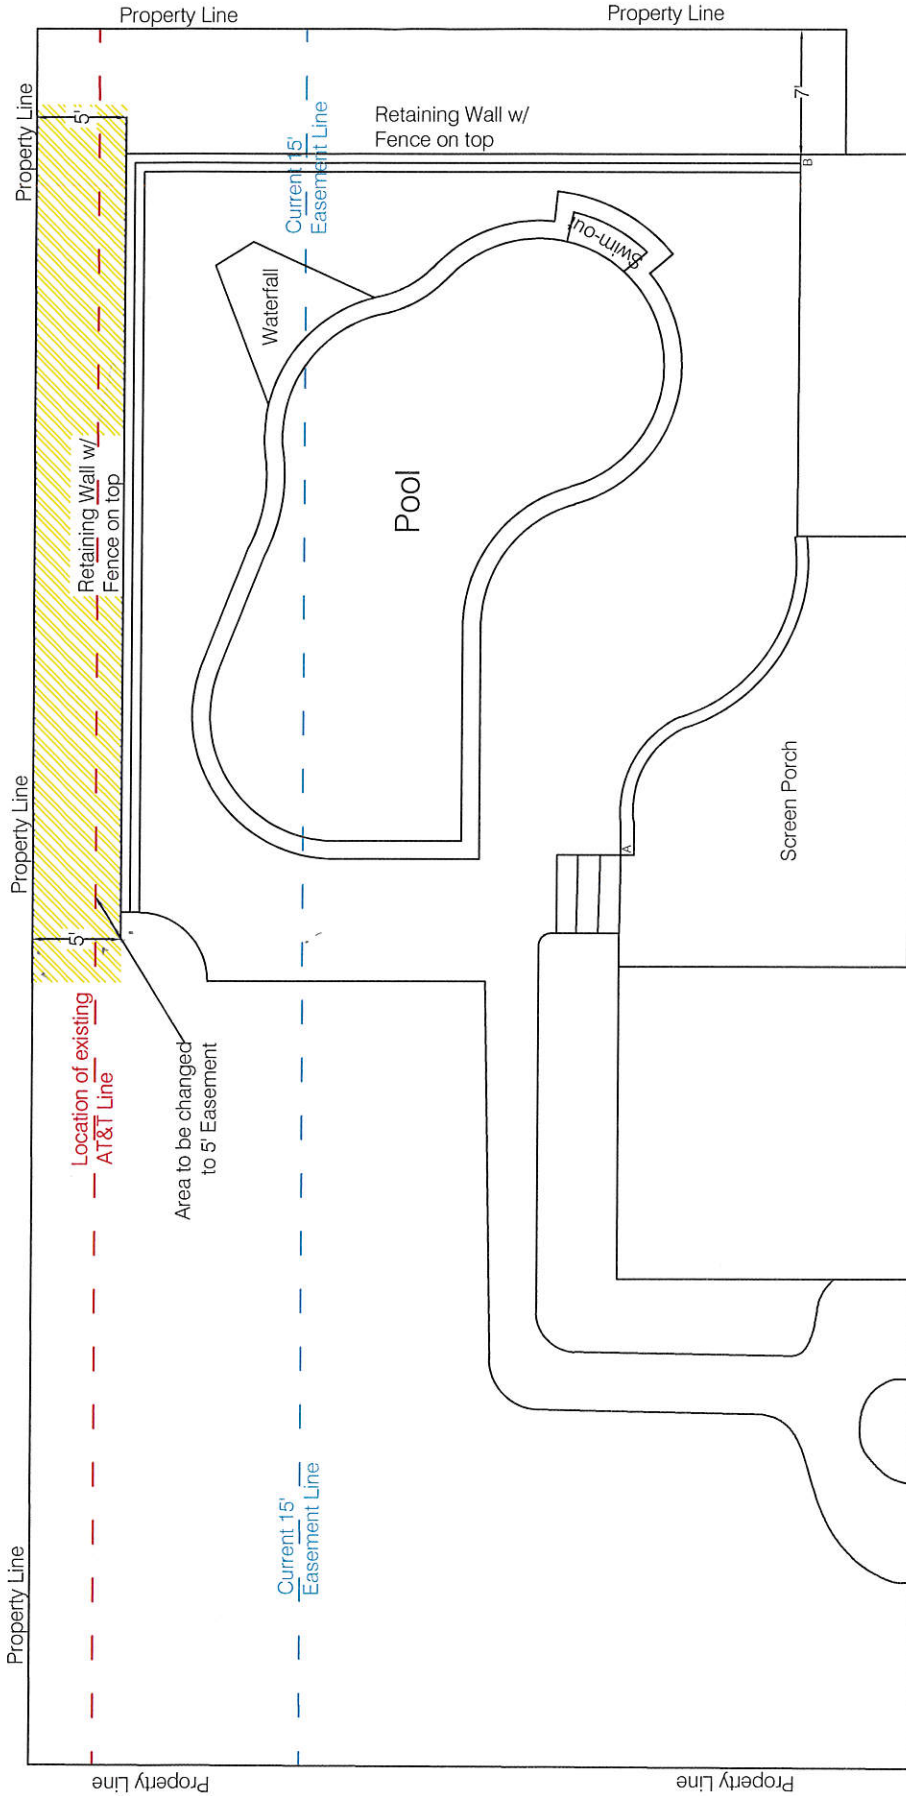

Charles & Melinda Porter

2217 Masters Dr
Jonesboro, AR 72404

Lot 15
Block R
Ridgepointe Country Club
Phase VI

Brewer's Pool & Landscaping Co. Inc.
6620 Summer Ave
Memphis, TN 38134
(901)-377-3059

Charles & Melinda Porter

2217 Masters Dr
Jonesboro, AR 72404
Lot 15
Block R
Ridgepointe Country Club
Phase VI

Brewer's Pool & Landscaping Co. Inc.
6620 Summer Ave
Memphis, TN 38134
(901)-377-3059

Scale: 3/32" = 1'0"
Date: 8-11-2016