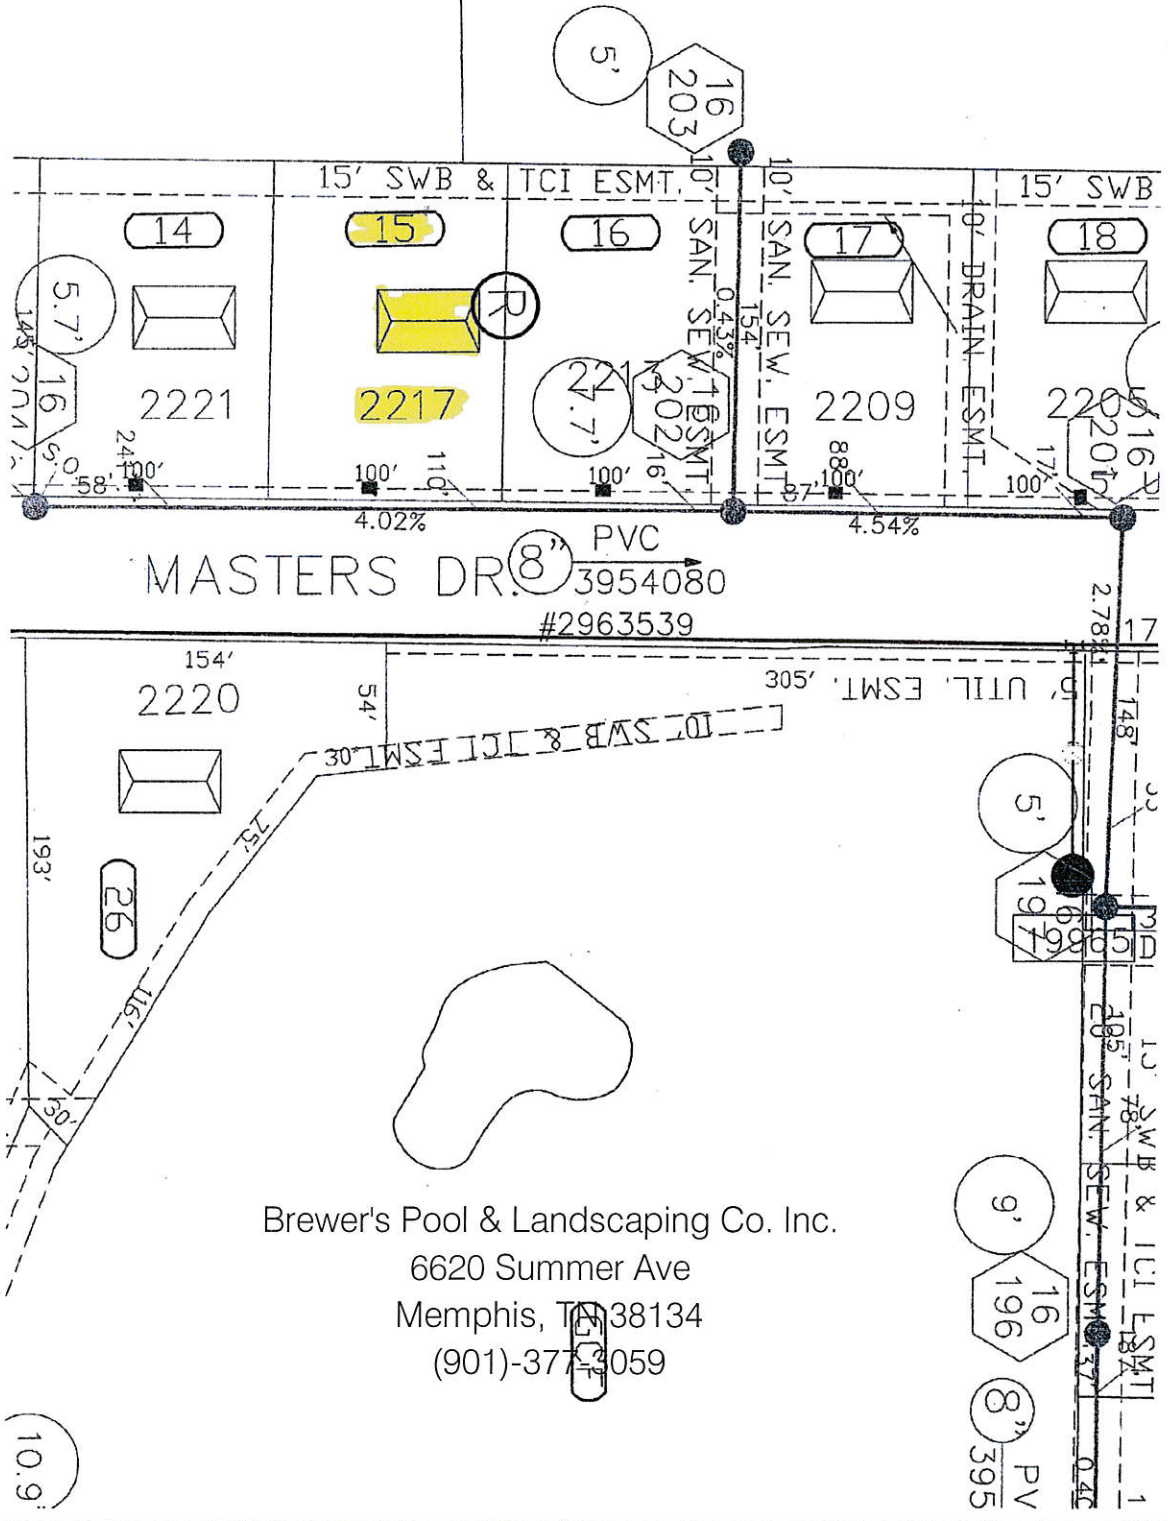

Charles & Melinda Porter

2217 Masters Dr
Jonesboro, AR 72404

Lot 15
Block R
Ridgepointe Country Club
Phase VI

Brewer's Pool & Landscaping Co. Inc.
6620 Summer Ave
Memphis, TN 38134
(901)-377-3059

Charles & Melinda Porter

2217 Masters Dr
Jonesboro, AR 72404
Lot 15
Block R
Ridgepointe Country Club
Phase VI

Brewer's Pool & Landscaping Co. Inc.
6620 Summer Ave
Memphis, TN 38134
(901)-377-3059

Scale: 3/32" = 1'0"
Date: 8-11-2016