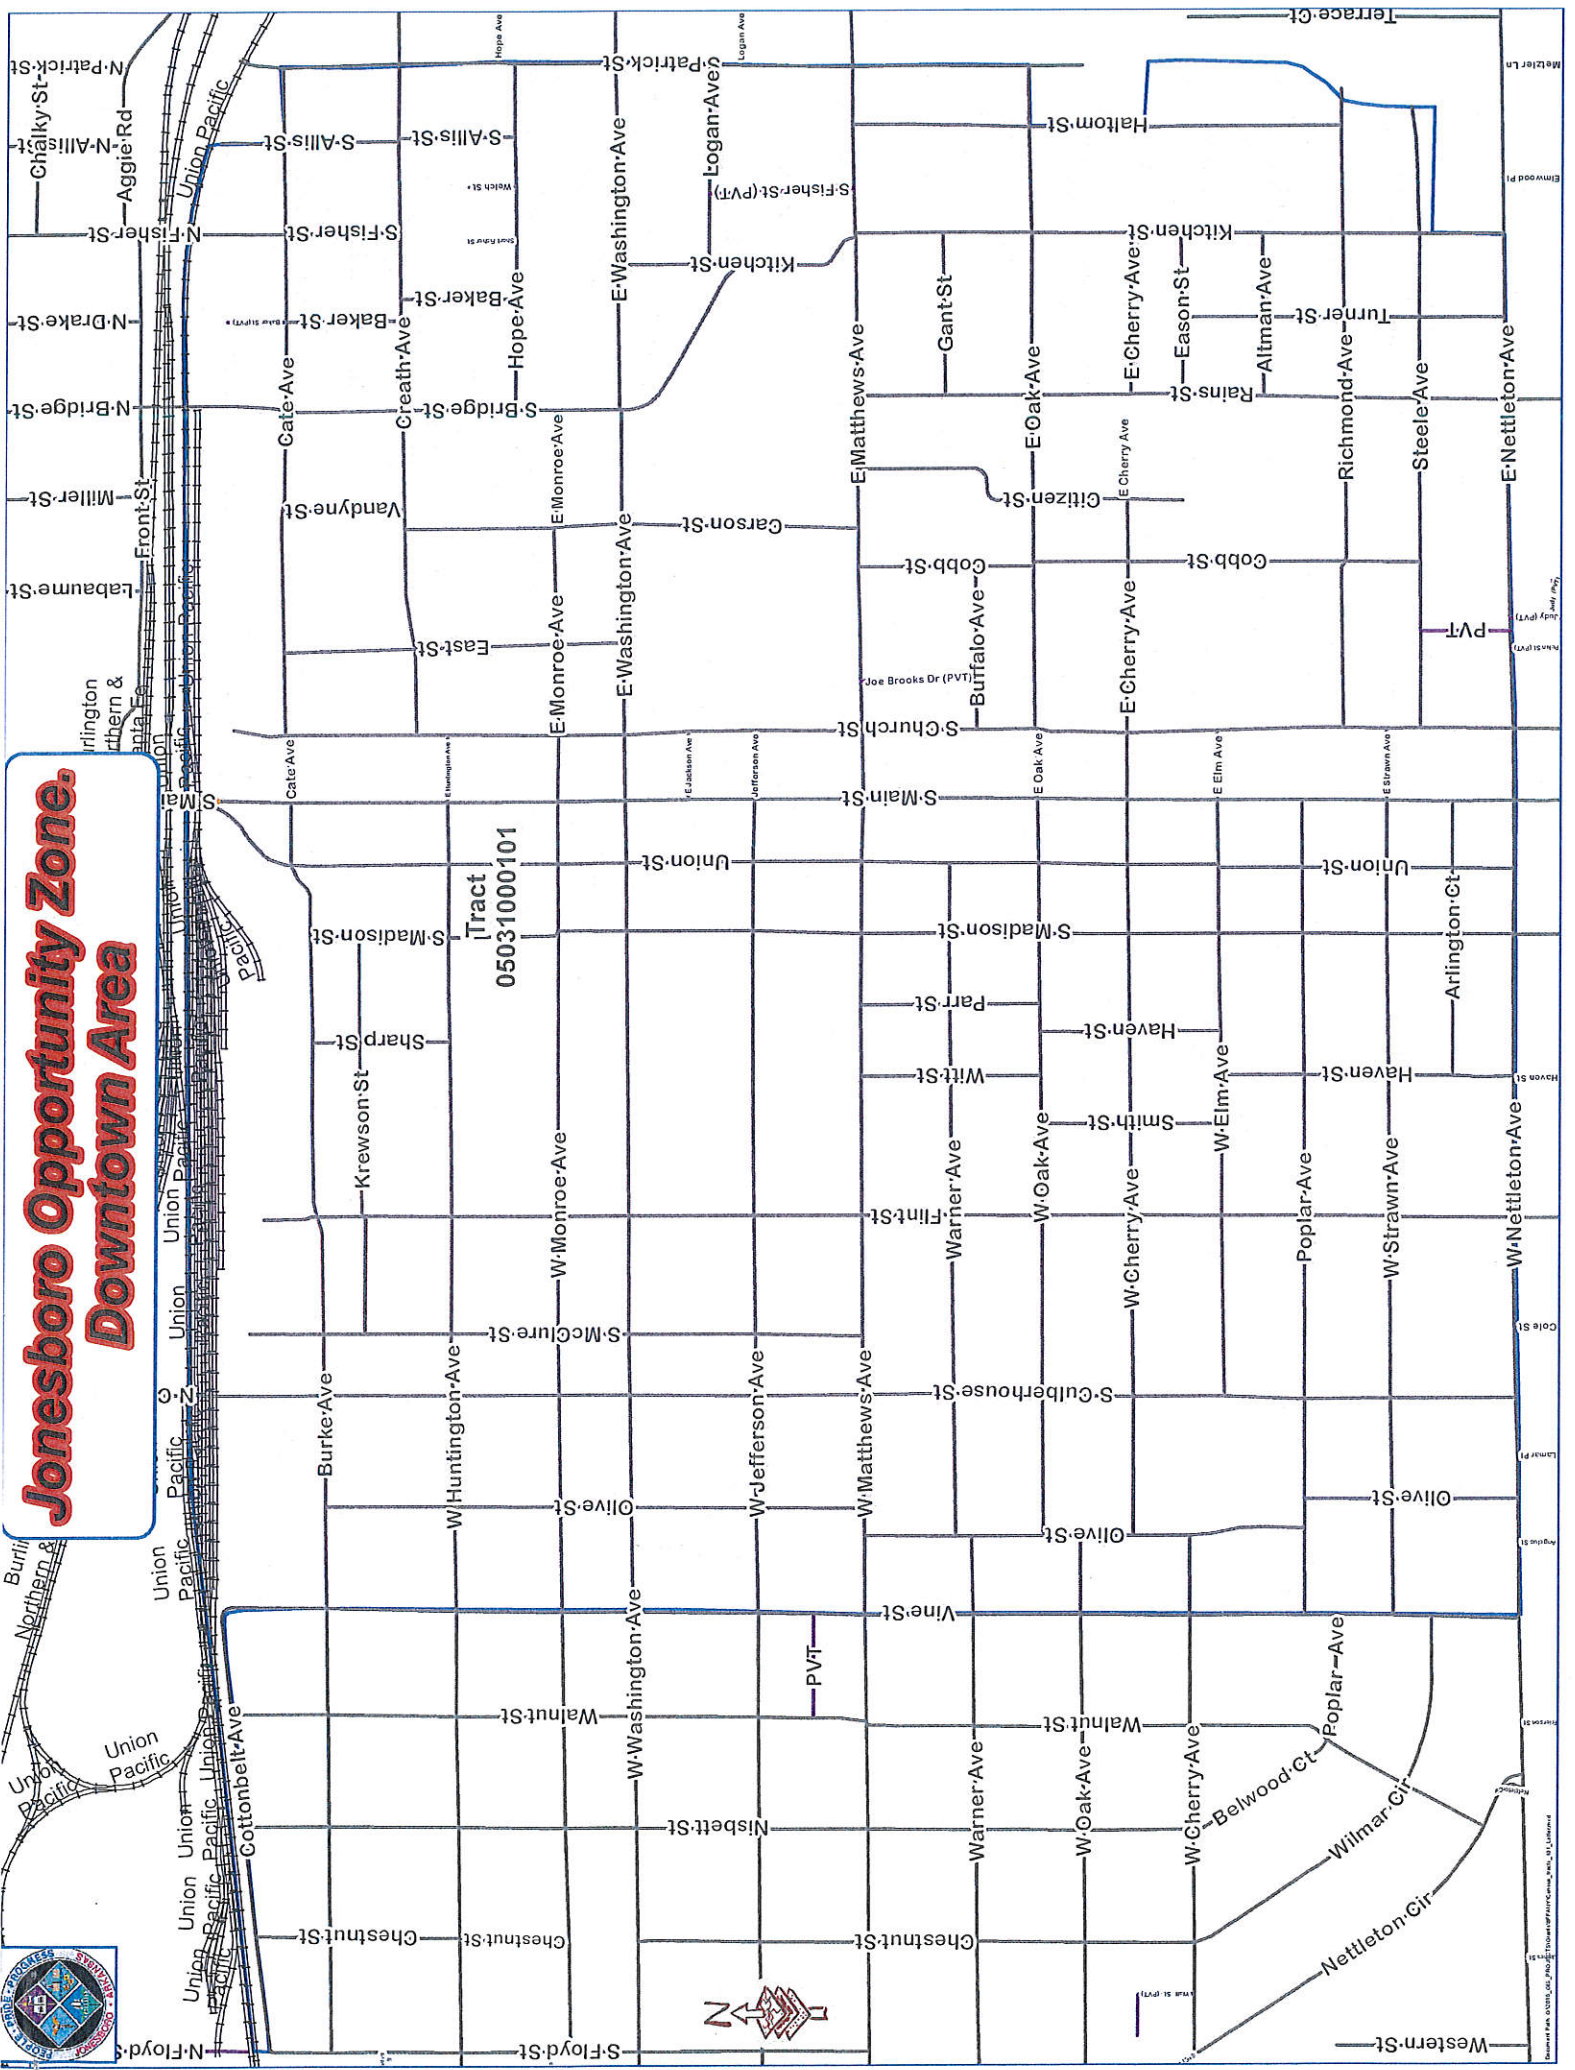

Jonesboro Opportunity Zone Downtown Area

Jonesboro Opportunity Zone Arkansas State University Area

Source: Esri, DeLorme, Garmin, IGN, Intermap, iPC, NITD, Swire, GEBCO, USGS, AeroGRID, IGN, Esri, Mapbox

**Jonesboro Opportunity Zone:
Industrial Park Area**