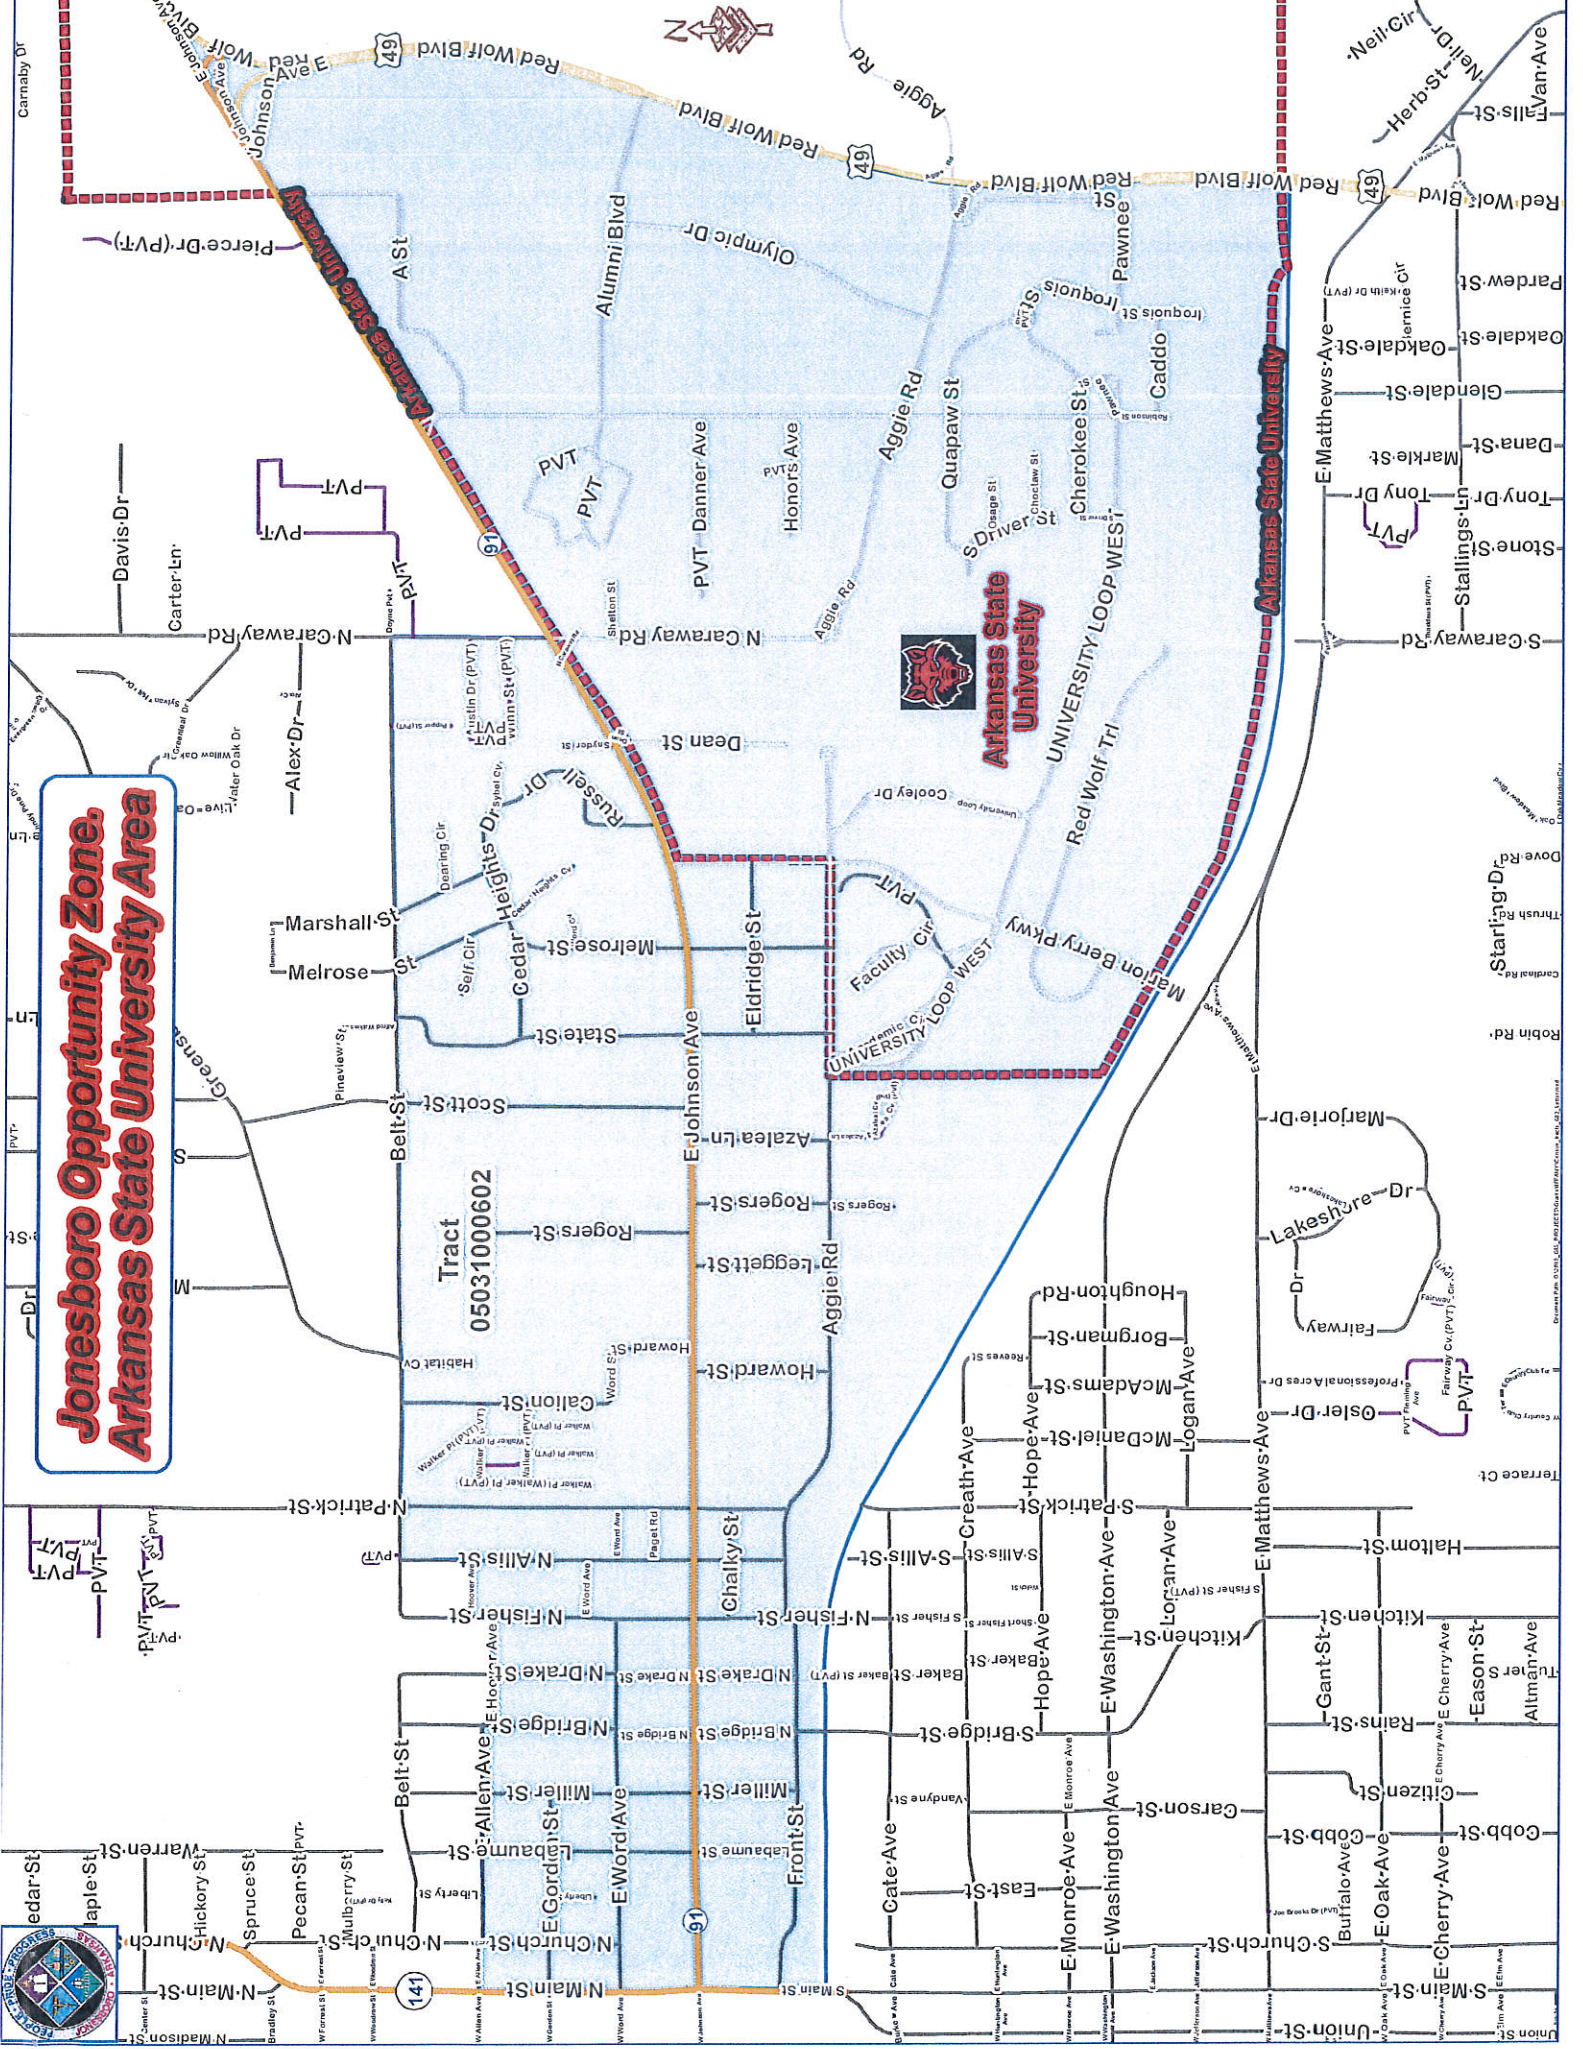

Jonesboro Opportunity Zone Arkansas State University Area