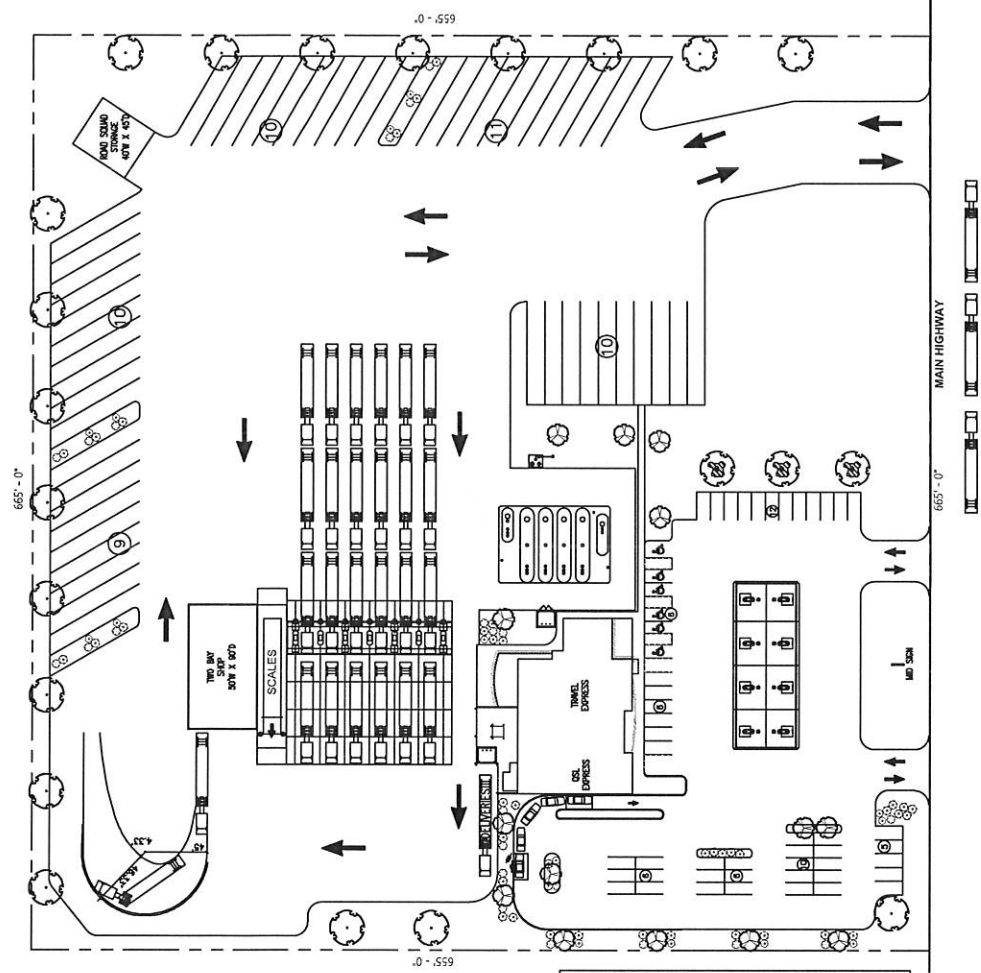

### Exterior:

- Distinctive design elements
- Defined entry
- Prominent signage placement
- Curved roof line a "nod" to current brand architecture
- Use of varied materials to add interest and define spaces
- Pop of green with awnings ties to green bar in logo
- Distinctive TA "sculpture" at entrance
- Architectural features that can easily be retrofitted to future remodels.
- Affordable yet striking design
- Warm and inviting to encourage truckers AND families to stop and to feel safe
- Defined seating/gathering areas on exterior & interior

TA EXPRESS  
 POTENTIAL SITE PLAN  
 TWO BAY SHOP OPTION  
 10 ACRE PARCEL SHOWN  
 APRIL 27, 2018

PLAZA - 9,091 SQ. FT.  
 TRAVEL STORE  
 CSR W/ DRIVE THRU  
 PARKING  
 51 AUTO  
 50 TRUCK  
 FUELING OFFER  
 6 DIESEL FUELING LANES  
 (DEF PROVIDED ALL LANES)  
 8 GASOLINE MPD DISPENSERS  
 CAT SCALE  
 ROAD SQUAD STORAGE  
 40W X 45D (ECUV. OF TWO  
 HALF BAYS)  
 TWO BAY SHOP  
 50W X 90D