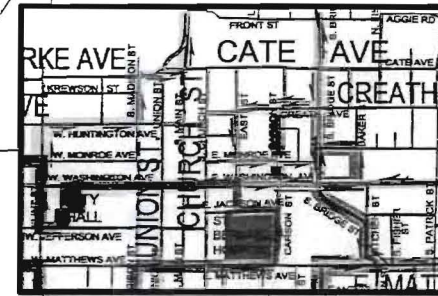

JETS-BUS-SYSTEM-CITY OF JONESBORO
DRIVER-BUS-ROUTES

LEGEND	
VEHICLE-ROUTES	COLOR
GREEN	[Green swatch]
ORANGE	[Orange swatch]
PURPLE	[Purple swatch]
BROWN	[Brown swatch]
BLUE	[Blue swatch]
YELLOW	[Yellow swatch]
OUTBOUND-GOLD-A.M.	[Gold swatch]
INBOUND-GOLD-P.M.	[Gold swatch]
SYMBOL-DIRECTION ARROW OF VEHICLE'S ROUTE	[Arrow symbol]

INSET:
DOWNTOWN
JONESBORO

JETS

JONESBORO ECONOMIC TRANSPORTATION SYSTEM

NOT TO SCALE