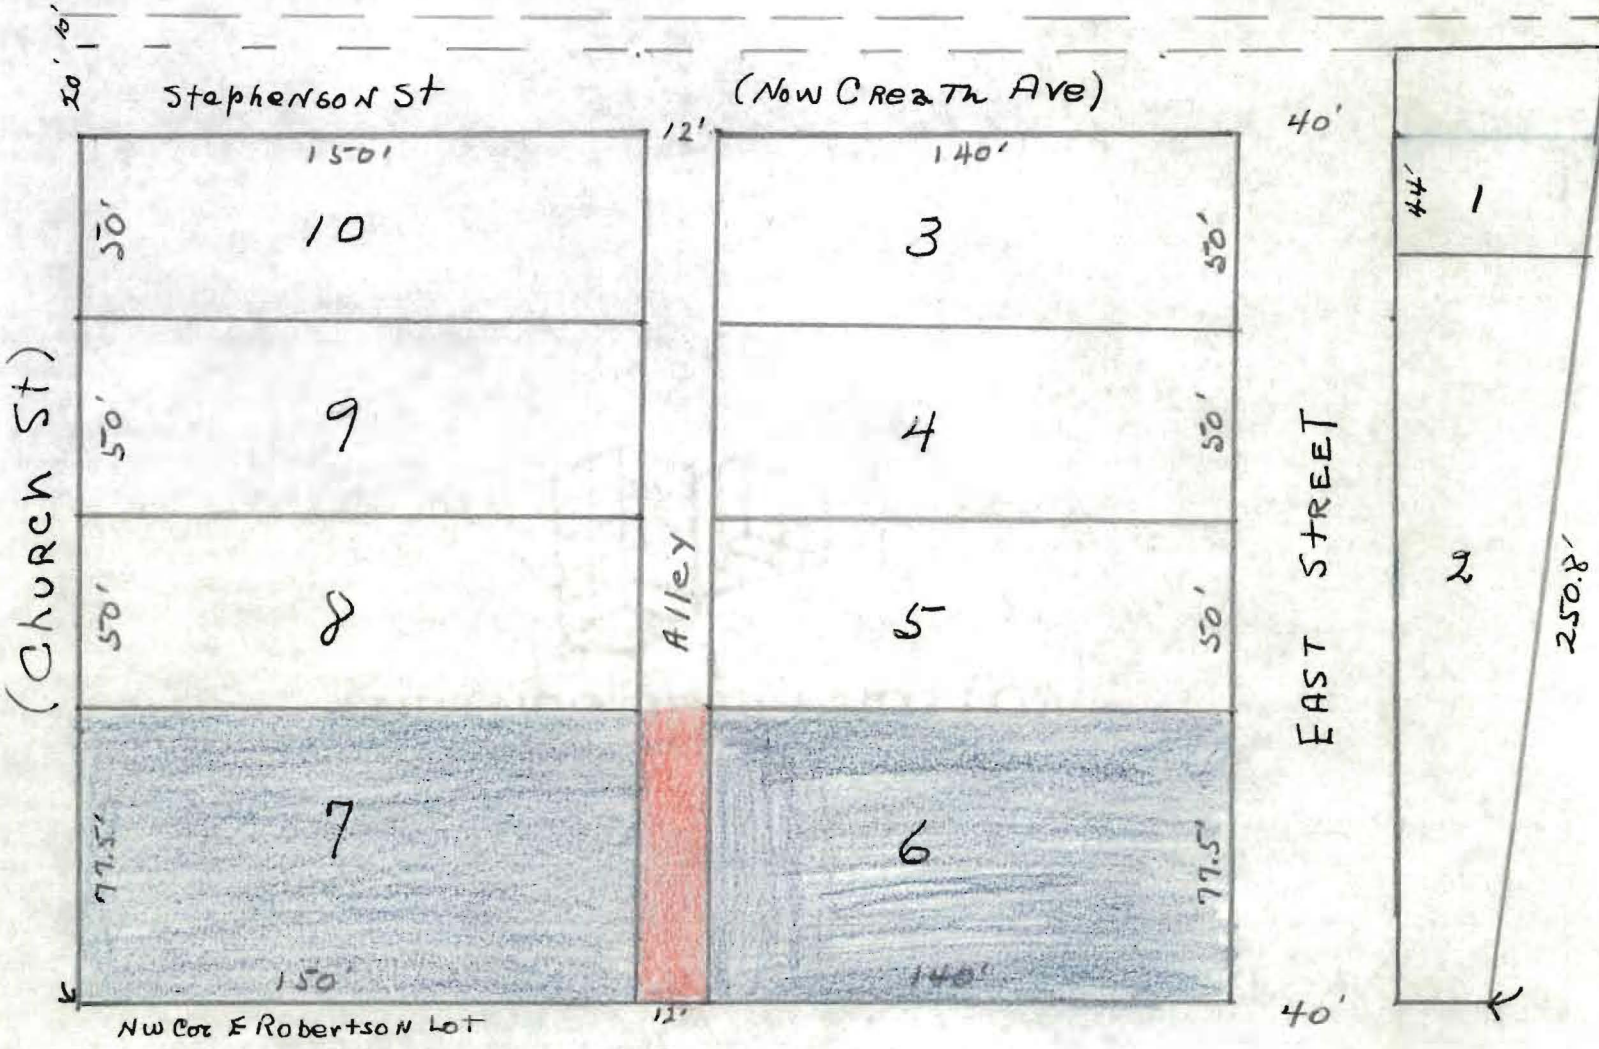

PLAT (1885)

STEPHENSON'S CHURCH STREET ADDITION TO  
JONESBORO, ARKANSAS

CHANCERY RECORD 1, PAGE 286

JONESBORO CHANCERY RECORD

**FILED**  
SEP 15 1958  
PHYLLIS STRINGER  
CITY & COURT CLERK