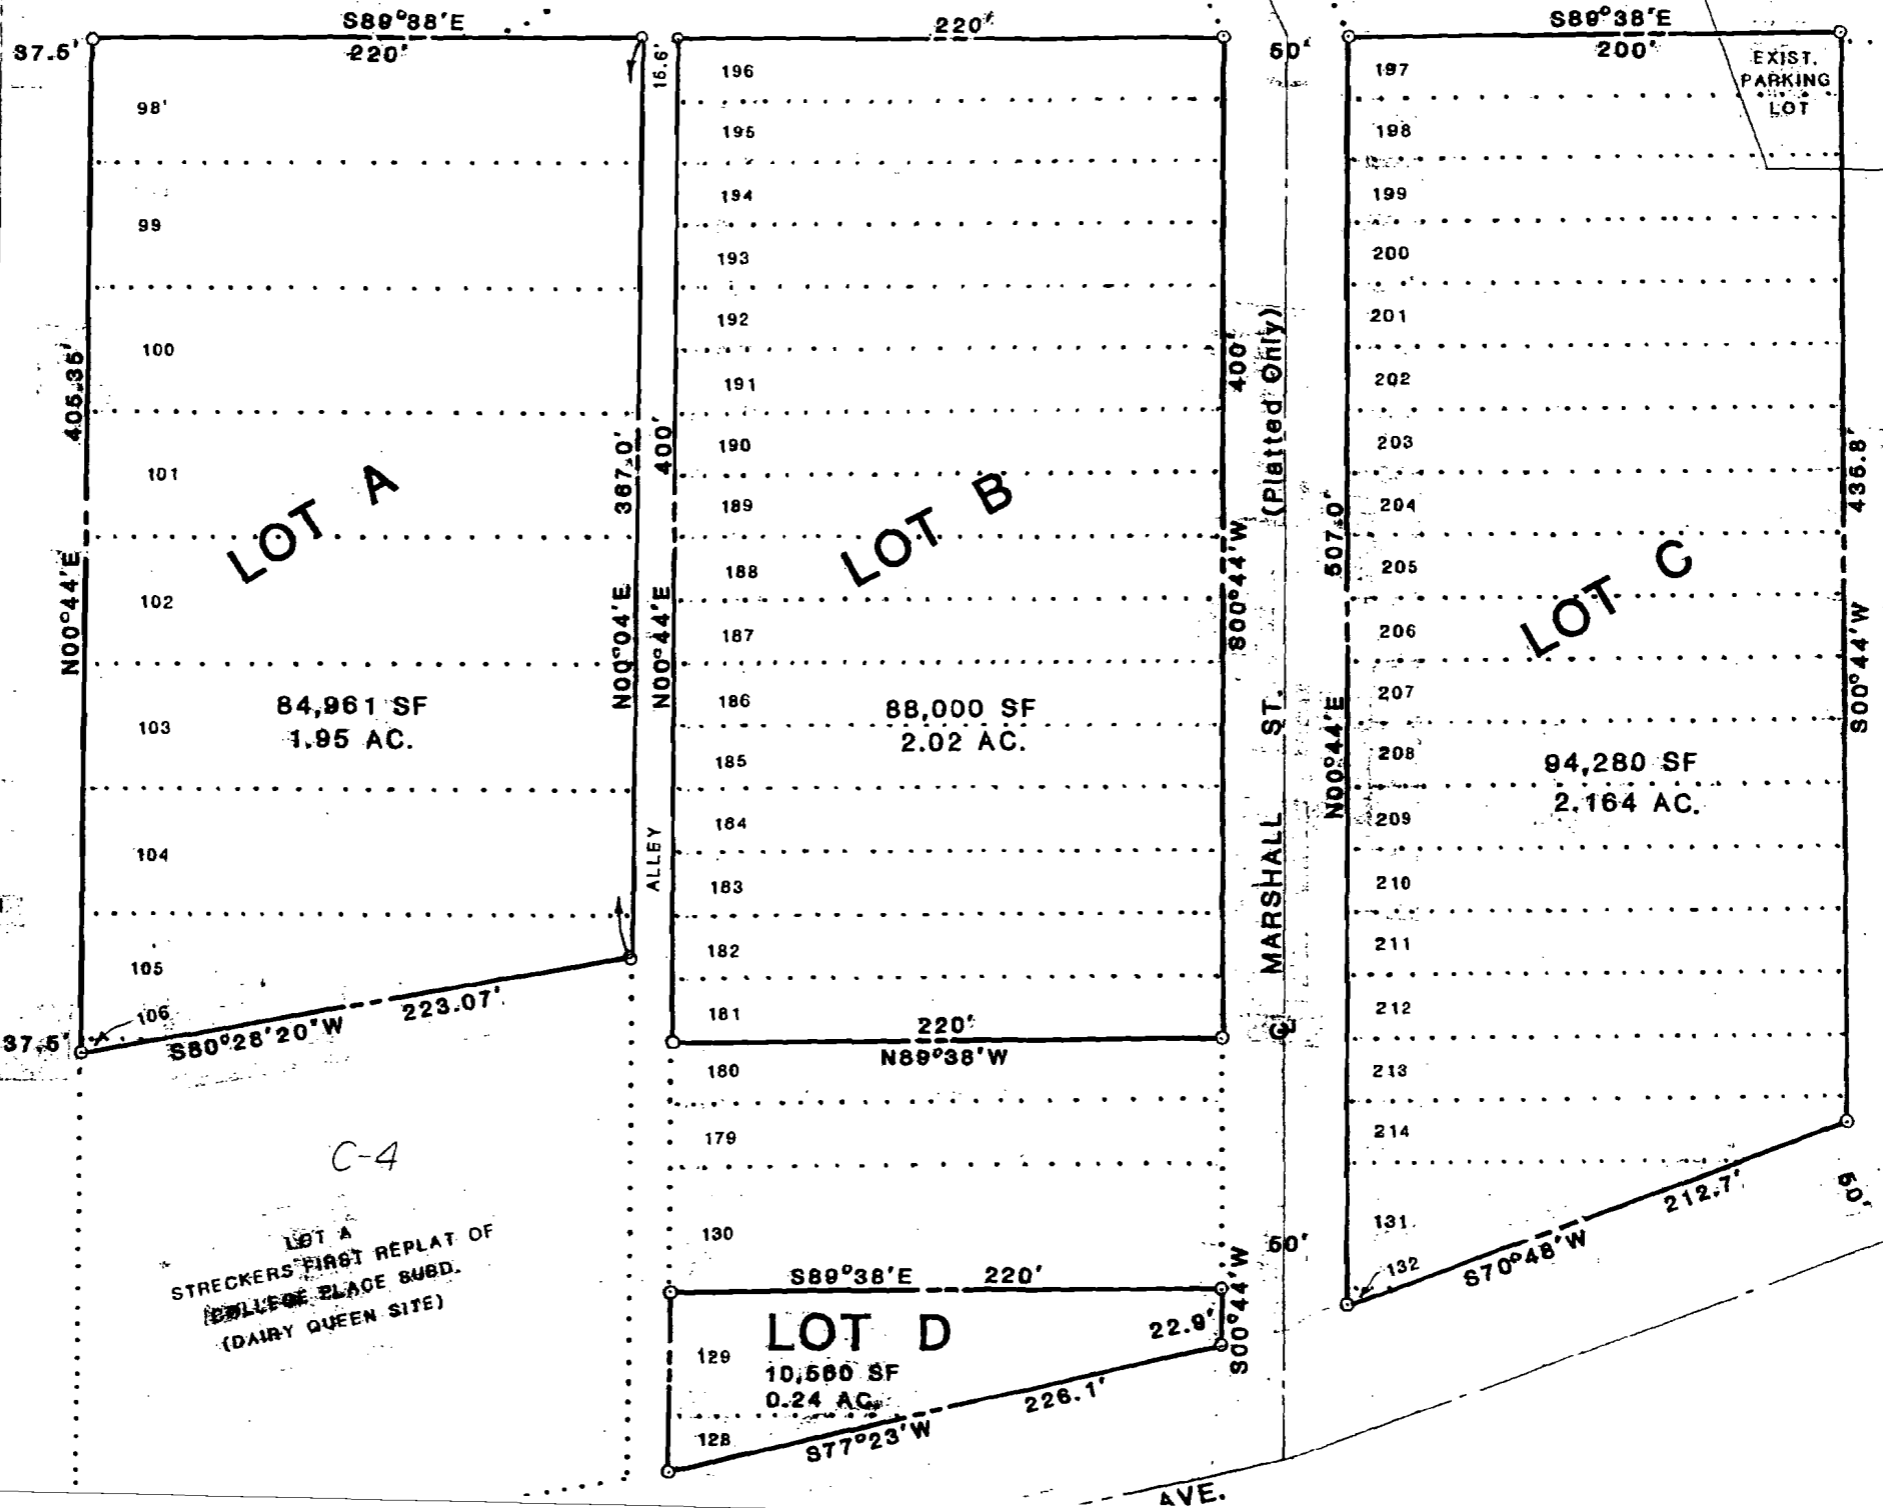

WORD COVE

TERRACE APTS REPLAT

MELROSE ST.

MARSHALL ST. (Platted Only)

RUSSELL DR.

LOT A

LOT B

LOT C

LOT D

LOT A STRECKERS FIRST REPLAT OF COLLEGE PLACE SUBD. (DAIRY QUEEN SITE)

EXIST. PARKING LOT

C-3

C-4

R-3

AVE.